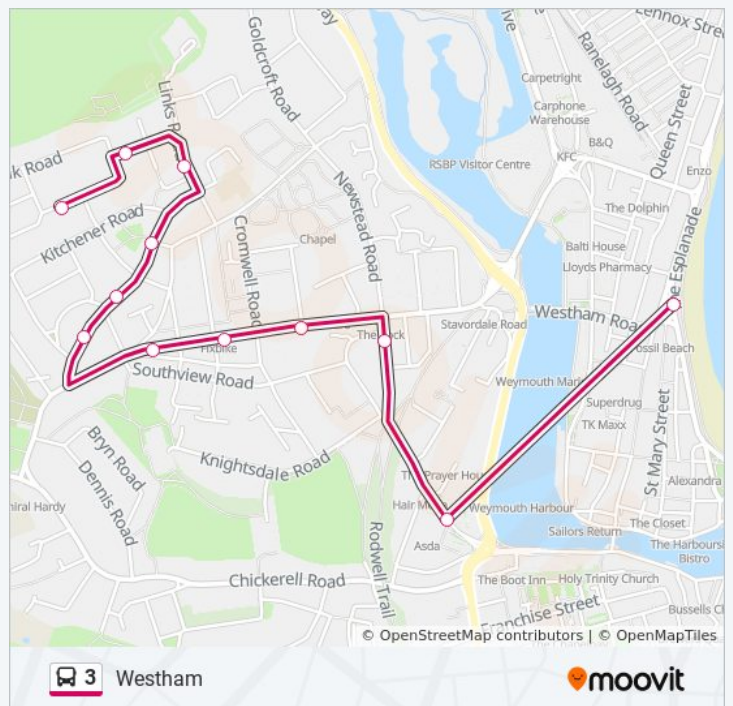

Direction: Southill

20 stops

[VIEW LINE SCHEDULE](#)

- Kings Statue, Weymouth
- King Street (Railway Station), Weymouth
- Magistrates Court, Weymouth
- Asda, Rodwell
- The Rock, Westham
- Holly Road, Westham
- The Adelaide, Westham
- Kitchener Road, Westham
- Corporation Road, Westham
- Short Road, Westham
- Links Road, Westham
- Devon Road, Westham
- Sussex Road, Westham
- Norfolk Road, Westham
- Bedford Road, Westham
- Hereford Road, Westham
- Westhaven Hospital, Charlestown
- Police Station, Southill
- Police Hq, Southill
- Mayfield Close, Southill

Trip Duration: 24 min

Line Summary:

 [3 bus Line Map](#)

Direction: Weymouth
29 stops

[VIEW LINE SCHEDULE](#)

- Kings Statue, Weymouth
- King Street (Railway Station), Weymouth
- Magistrates Court, Weymouth
- Asda, Rodwell
- The Rock, Westham
- Holly Road, Westham
- The Adelaide, Westham
- Kitchener Road, Westham
- Corporation Road, Westham
- Short Road, Westham
- Links Road, Westham
- Devon Road, Westham
- Sussex Road, Westham
- Norfolk Road, Westham
- Bedford Road, Westham
- Hereford Road, Westham
- Westhaven Hospital, Charlestown
- Police Station, Southill
- Police Hq, Southill
- Mayfield Close, Southill
- Radipole Roundabout, Southill
- Thornhill Crescent, Westham
- Goldcroft Avenue, Westham
- Methodist Church, Westham
- The Rock, Westham
- Asda, Rodwell
- Magistrates Court, Weymouth
- Bus Garage, Weymouth
- Kings Statue, Weymouth

3 bus Time Schedule

Weymouth Route Timetable:

Sunday	Not Operational
Monday	09:28 - 16:52
Tuesday	09:28 - 16:52
Wednesday	09:28 - 16:52
Thursday	09:28 - 16:52
Friday	09:28 - 16:52
Saturday	Not Operational

3 bus Info

Direction: Weymouth

Stops: 29

Trip Duration: 43 min

Line Summary:

3 bus time schedules and route maps are available in an offline PDF at moovitapp.com. Use the [Moovit App](#) to see live bus times, train schedule or subway schedule, and step-by-step directions for all public transit in South West.