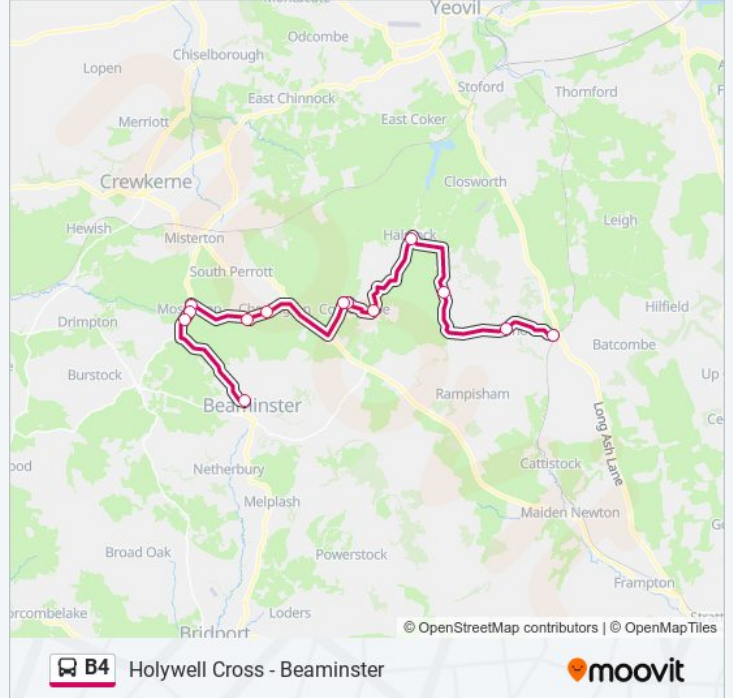

### Direction: Beaminster

13 stops

[VIEW LINE SCHEDULE](#)

- Bridge Cottages, Holywell
- School Corner, Evershot
- Stake Farm Cottages, East Chelborough
- The Triangle, Halstock
- Fox Inn Turn, Corscombe
- Butchers Cottage, Corscombe
- High Street, Corscombe
- Chedington
- Rakespit Plantation, Chedington
- Admiral Hood, Mosterton
- Post Office, Mosterton
- Mosterton Cross, Mosterton
- Beaminster School, Beaminster

### B4 bus Time Schedule

Beaminster Route Timetable:

Sunday	Not Operational
Monday	07:29
Tuesday	07:29
Wednesday	07:29
Thursday	07:29
Friday	07:29
Saturday	Not Operational

### B4 bus Info

**Direction:** Beaminster

**Stops:** 13

**Trip Duration:** 64 min

**Line Summary:**

## Direction: Holywell

13 stops

[VIEW LINE SCHEDULE](#)

Beaminster School, Beaminster

Mosterton Cross, Mosterton

Village Hall, Mosterton

Admiral Hood, Mosterton

Rakespit Plantation, Chedington