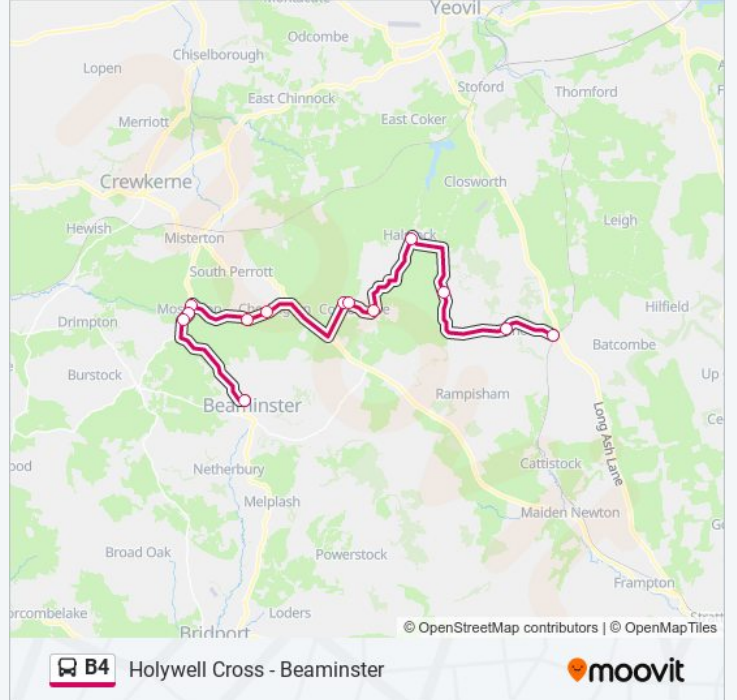

### B4 bus Info

**Direction:** Beaminster

**Stops:** 13

**Trip Duration:** 64 min

**Line Summary:**

## Direction: Holywell

13 stops

[VIEW LINE SCHEDULE](#)

Beaminster School, Beaminster

Mosterton Cross, Mosterton

Village Hall, Mosterton

Admiral Hood, Mosterton

Rakespit Plantation, Chedington

## B4 bus Time Schedule

Holywell Route Timetable:

Sunday	Not Operational
Monday	15:30
Tuesday	15:30
Wednesday	15:30
Thursday	15:30
Friday	15:30
Saturday	Not Operational

## B4 bus Info

**Direction:** Holywell

**Stops:** 13

**Trip Duration:** 61 min

**Line Summary:**

B4 bus time schedules and route maps are available in an offline PDF at [moovitapp.com](https://moovitapp.com). Use the [Moovit App](#) to see live bus times, train schedule or subway schedule, and step-by-step directions for all public transit in South West.