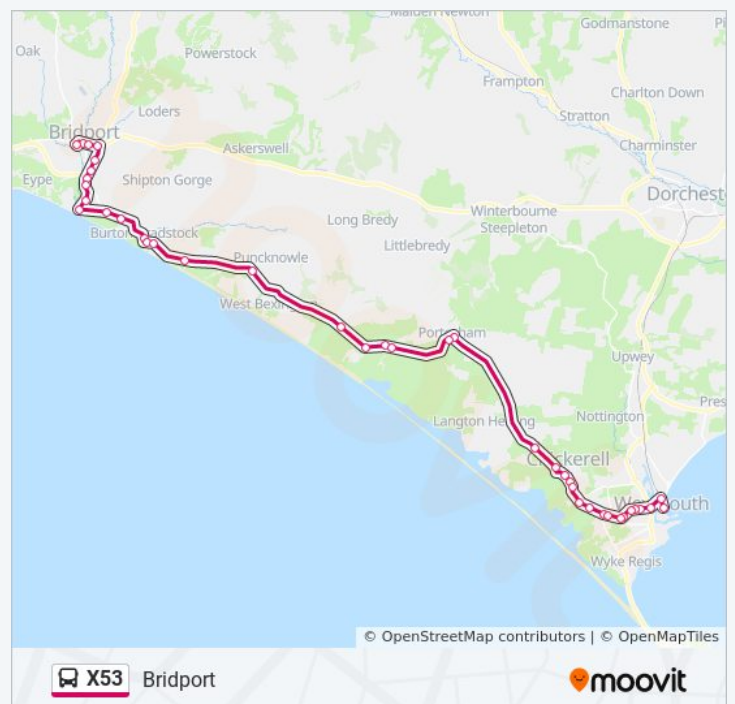

X53 bus Time Schedule

Bridport Route Timetable:

Sunday	18:15
Monday	18:18
Tuesday	18:18
Wednesday	18:18
Thursday	18:18
Friday	18:18
Saturday	18:15

X53 bus Info

Direction: Bridport

Stops: 40

Trip Duration: 60 min

Line Summary:

Cogden Beach, Burton Bradstock

Hive Beach, Burton Bradstock

The Garage, Burton Bradstock

Three Horseshoes, Burton Bradstock

Freshwater Caravan Park, West Bay

Marsh Barn Farm, West Bay

The George, West Bay