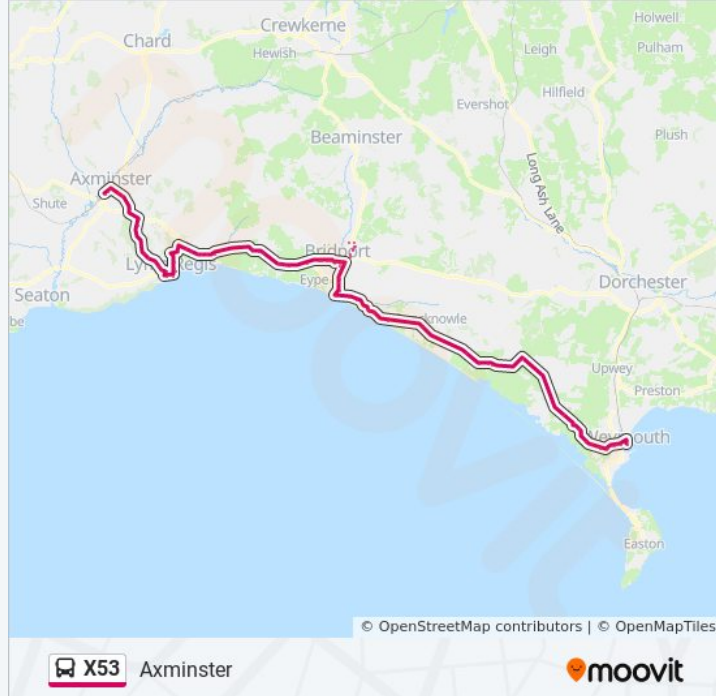

Town Centre, Bridport

Bus Station, Bridport

Park Road, West Allington

Bridport Medical Centre, West Allington

West Mead, West Allington

Symondsburry Business Park, West Allington

Sprakes Corner, Symondsburry

London Inn, Bridport

Broadmead, Chideock

The George Inn, Chideock

Chideock Bridge, Chideock

Village Hall, Chideock

Star Lane, Morcombelake

The Bakery, Morcombelake

Ship Knapp, Morcombelake