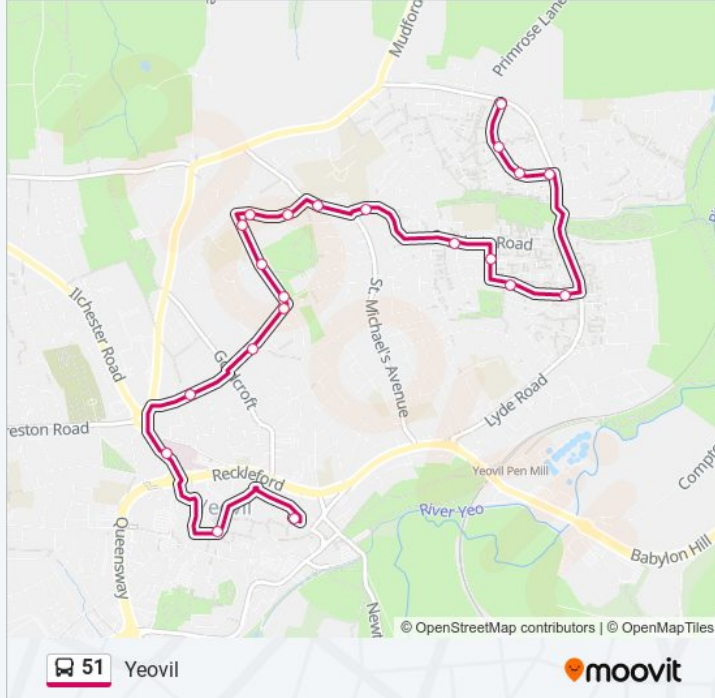

Melrose Road, Hollands

Roping Road, Yeovil

51 bus Time Schedule

Yeovil Route Timetable:

Sunday	Not Operational
Monday	18:26
Tuesday	18:26
Wednesday	18:26
Thursday	18:26
Friday	18:26
Saturday	17:56

51 bus Info

Direction: Yeovil

Stops: 21

Trip Duration: 26 min

Line Summary:

Yeovil Hospital, Yeovil

The Borough, Yeovil

Bus Station, Yeovil

Direction: Yeovil

37 stops

[VIEW LINE SCHEDULE](#)

Preston Road Asda, Preston Plucknett

Stourton Way, Preston Plucknett

Evesham Avenue, Preston Plucknett

Milton Close, Preston Plucknett

Primary School, Houndstone

The Forum, Houndstone