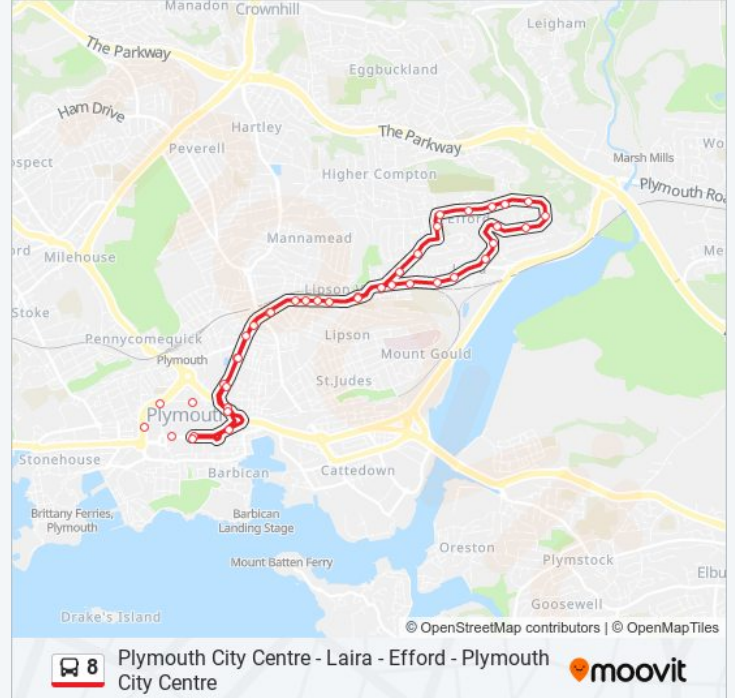

Royal Parade A15, Plymouth City Centre (A15)

Charles Street C3, Plymouth City Centre

University, Plymouth City Centre

Skardon Place, Plymouth

Plymouth Girls High 1, Plymouth

Alexandra Road, Mutley

Crozier Road, Mutley

Trip Duration: 40 min

Line Summary:

Blandford Road Community Centre, Efford

Highfield Close, Efford

Torrige Way, Efford

Efford Lane, Efford

Western Drive, Efford

Old Laira Road, Laira

Lipson Vale Park, Laira

Ashford Hill, Mutley

West Hill Road, Mutley

Marina Terrace, Mutley

Alton Place, Plymouth

Bedford Terrace, Plymouth

City Library & Museum, Plymouth City Centre

Mayflower Street M1, Plymouth City Centre

Western Approach Flats, Plymouth City Centre

Western Approach, Plymouth City Centre

Royal Parade A9, Plymouth City Centre

8 bus time schedules and route maps are available in an offline PDF at moovitapp.com. Use the [Moovit App](#) to see live bus times, train schedule or subway schedule, and step-by-step directions for all public transit in South West.