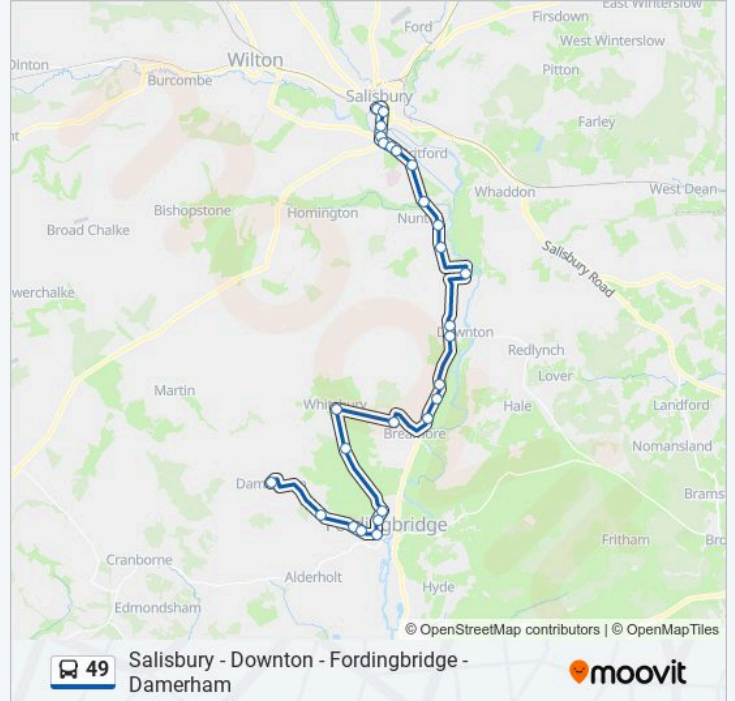

Sandleheath Crossroads, Sandleheath

High Street, Damerham

Direction: Salisbury

27 stops

[VIEW LINE SCHEDULE](#)

High Street, Damerham

Sandleheath Crossroads, Sandleheath

Jubilee Road, Ashford

Stops: 27

Trip Duration: 55 min

Line Summary:

Bodenham Bypass, Nunton

Bus Shelter, Britford

Milton Road, Salisbury

Rowbarrow, Salisbury

Bp Garage, Salisbury

New Bridge Road, Salisbury

St Osmunds School, Salisbury

Catherine Street, Salisbury

New Canal, Salisbury

49 bus time schedules and route maps are available in an offline PDF at moovitapp.com. Use the Moovit App to see live bus times, train schedule or subway schedule, and step-by-step directions for all public transit in South West.

© 2024 Moovit - All Rights Reserved