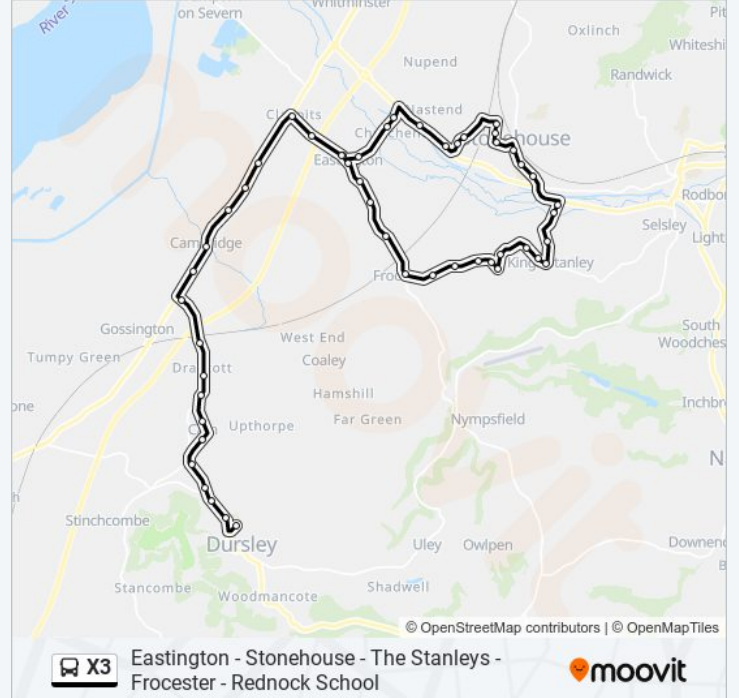

Wickster's Bridge, Cambridge

Elm Farm, Cambridge

Ryalls Lane, Cambridge

The Rose Cottage, Cambridge

Wisloe Road, Slimbridge

Coaley Junction, Draycott

Draycott Business Park, Draycott

Draycott Crescent, Draycott

Jubilee Tree, Lower Cam

Fairmead, Lower Cam

Cam Pitch, Tilsdown

Orchard Rise, Tilsdown

Police Station & Courts, Kingshill

Fire Station, Kingshill

Rednock School Grounds, Dursley

Direction: Eastington

52 stops

[VIEW LINE SCHEDULE](#)

X3 bus Time Schedule

Eastington Route Timetable:

Sunday

Not Operational

Rednock School Grounds, Dursley

Fire Station, Kingshill

Police Station & Courts, Kingshill

Orchard Rise, Tiltdown

Cam Pitch, Tiltdown

Fairmead, Lower Cam

Jubilee Tree, Lower Cam

Draycott Crescent, Draycott

Draycott Business Park, Draycott

Coaley Junction, Draycott