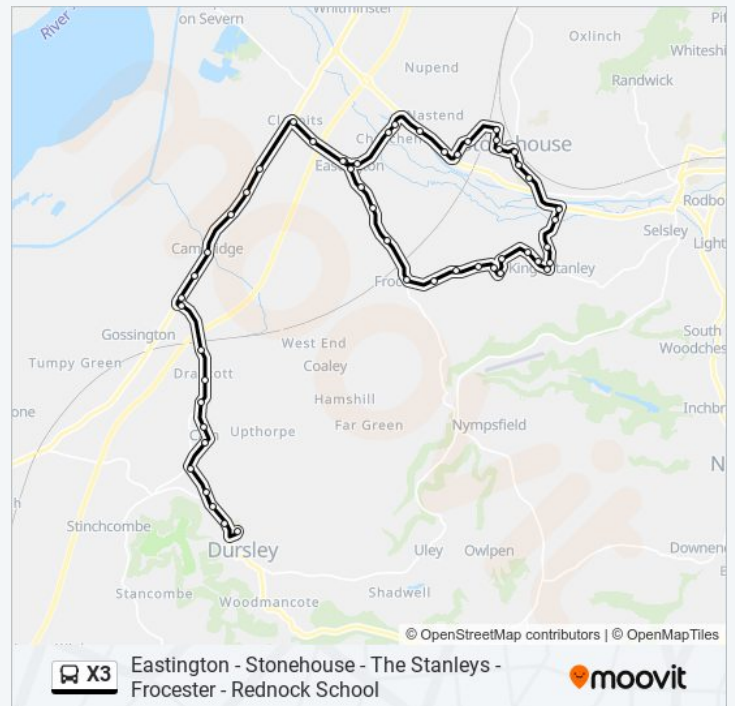

Monday	15:10
Tuesday	15:10
Wednesday	15:10
Thursday	15:10
Friday	15:10
Saturday	Not Operational

X3 bus Info

Direction: Eastington

Stops: 52

Trip Duration: 45 min

Line Summary:

High Street South, Kings Stanley

King's Head, Kings Stanley

Elmlea Road, Kings Stanley

Stanley Mills, Kings Stanley

Ebley Bypass, Kings Stanley

Wycliffe College, Stonehouse

Post Office, Stonehouse

Globe Inn, Stonehouse

The Elms, Stonehouse

Ryelands Road, Stonehouse

Oldends Lane, Stonehouse

Dairy Crest, Stonehouse

Skf Works, Stonehouse

Newtown, Stonehouse

Nastend Lane, Nastend

Pike Bridge, Eastington

Springhill House, Eastington