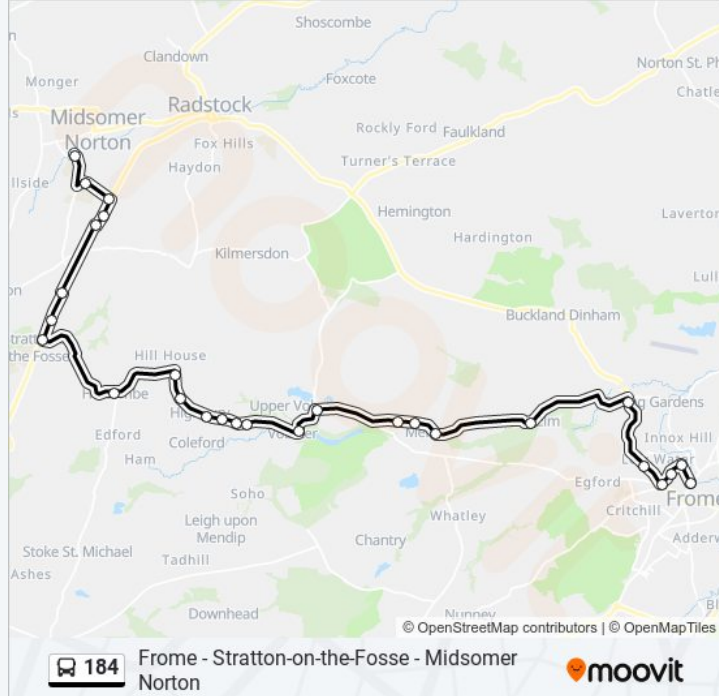

184 bus Info

Direction: Midsomer Norton

Stops: 27

Trip Duration: 43 min

Line Summary:

Vobster Inn, Vobster

The Crescent, Highbury

The Bus Shelter, Highbury

The Eagle Inn, Highbury

Highbury Cottages, Highbury

Farley Dell, Lipyeate

Coleford Road, Lipyeate

Bus Shelter, Holcombe

St Ambrose, Stratton on the Fosse

A367, Stratton on the Fosse

Killings Knap Farm, Stratton on the Fosse

Beauchamp Avenue, Westfield

Fossefield Road, Westfield

Charlton Park, Westfield

Norton Hill School, Westfield

Town Hall, Midsomer Norton

Direction: Old Mills

40 stops

[VIEW LINE SCHEDULE](#)