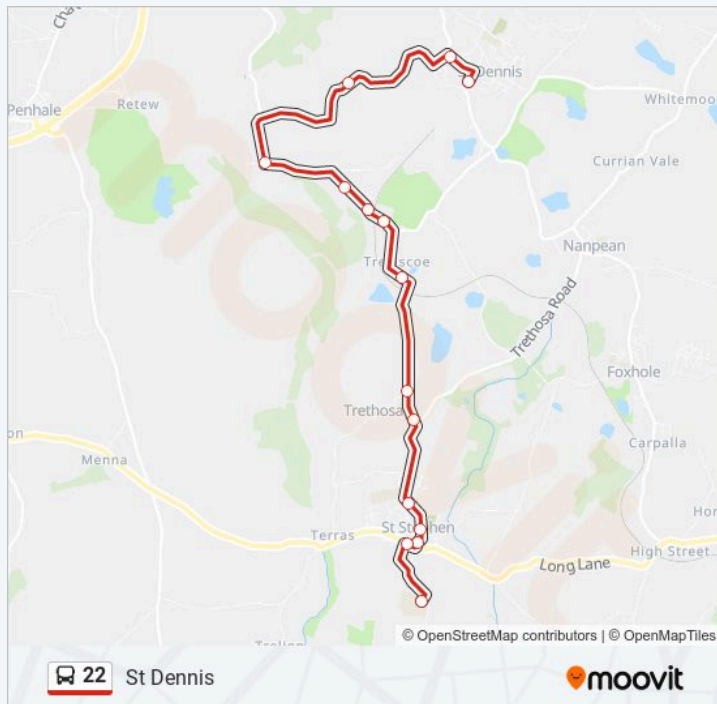

Surgery, St Dennis

22 bus Info

Direction: St Dennis

Stops: 15

Trip Duration: 18 min

Line Summary:

Direction: Truro

65 stops