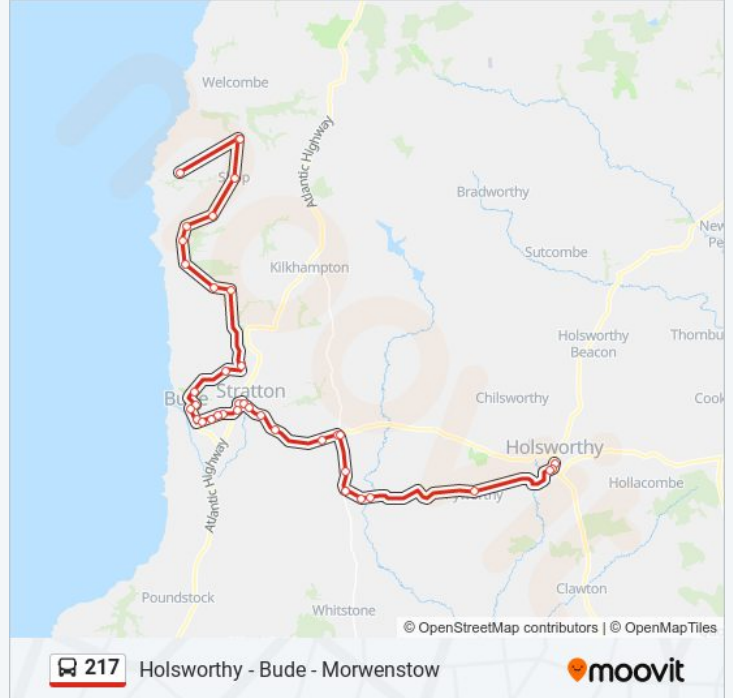

217 bus Info

Direction: Holsworthy

Stops: 38

Trip Duration: 34 min

Line Summary:

Splash Pool, Bude

Morrisons, Bude

Berkeley Close, Stratton

Library, Holsworthy

Direction: Morwenstow

33 stops

[VIEW LINE SCHEDULE](#)

Church, Holsworthy

Bodmin Street Church Opp, Holsworthy

Hats Theatre, Holsworthy

Woodland View, Holsworthy