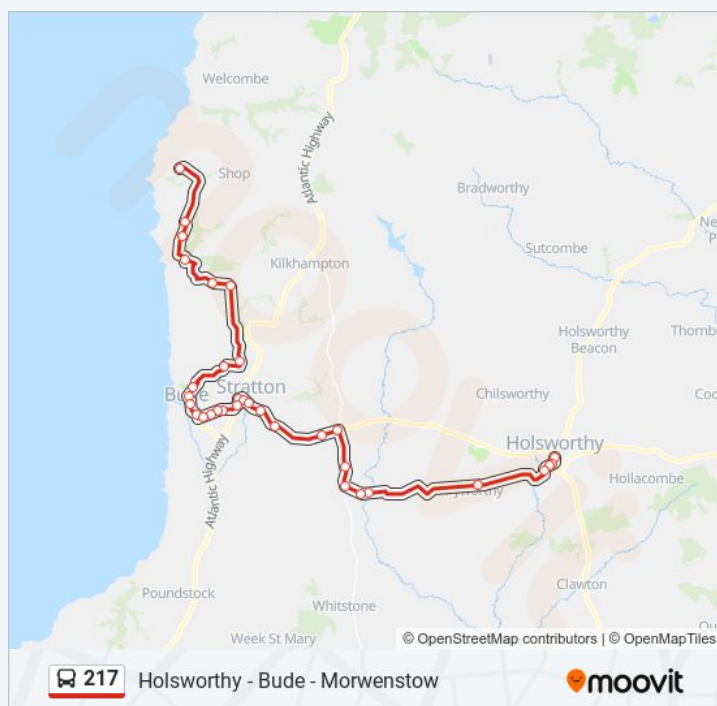

Red Post Junction, Red Post

Scorsham, Red Post

Garden Centre, Launcells

Stratton View Business Park, Stratton

Tree Inn, Stratton

Hospital, Stratton

Skitches Corner, Stratton

Berkeley Close, Stratton

Morrisons, Bude

Splashpool, Bude

Budehaven School, Bude

Hawthorn Avenue, Bude

Bencoolen Road, Bude

The Strand, Bude

Post Office, Flexbury

Camelot Hotel, Flexbury

Bus Shelter, Poughill

Wooda Farm Park, Bush

St Peters, Stibb

Beach Turn, Stibb

Coombe, Stibb

Cleave Camp, Cleave

Cleave Crescent, Cleave

Crosstown, Morwenstow

Trip Duration: 27 min

Line Summary:

217 bus time schedules and route maps are available in an offline PDF at moovitapp.com. Use the Moovit App to see live bus times, train schedule or subway schedule, and step-by-step directions for all public transit in South West.

© 2024 Moovit - All Rights Reserved