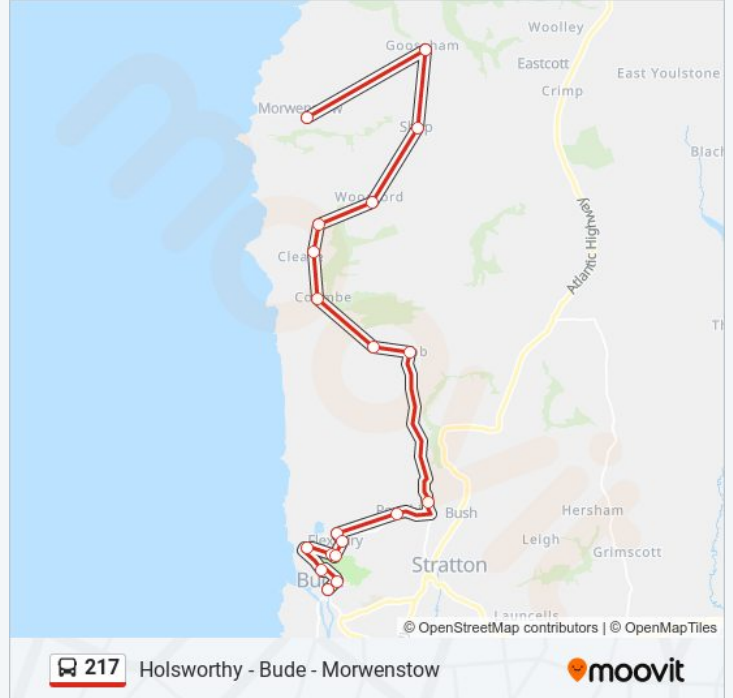

The 217 bus line (Holsworthy - Bude - Morwenstow) has 4 routes. For regular weekdays, their operation hours are: (1) Bude: 13:37 - 16:57(2) Bude: 10:35(3) Holsworthy: 09:12 - 11:55(4) Morwenstow: 08:45 - 16:30
Use the Moovit App to find the closest 217 bus station near you and find out when is the next 217 bus arriving.

217 bus Info

Direction: Bude

Stops: 20

Trip Duration: 43 min

Line Summary:

Direction: Bude

23 stops

[VIEW LINE SCHEDULE](#)

Line Summary:

Splashpool, Bude

Budehaven School, Bude

Hawthorn Avenue, Bude

Bencoolen Road, Bude

The Strand, Bude

Direction: Holsworthy

38 stops

217 bus Info

Direction: Holsworthy

Stops: 38

Trip Duration: 34 min

Line Summary:

Splash Pool, Bude

Morrisons, Bude

Berkeley Close, Stratton