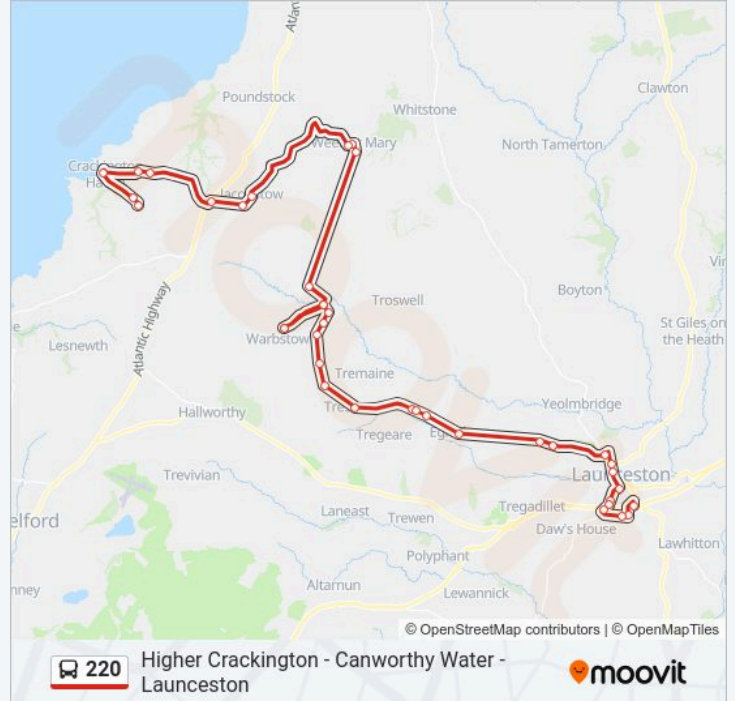

Use the Moovit App to find the closest 220 bus station near you and find out when is the next 220 bus arriving.

Direction: Higher Crackington

38 stops

[VIEW LINE SCHEDULE](#)

- Tesco, Launceston
- Hurdon Road, Scarne Industrial Estate
- Launceston Hospital, Scarne Industrial Estate
- Pennygillam, Launceston
- St Johns Road, Launceston
- Western Road, Launceston
- Westgate Street, Launceston
- Newport Industrial Estate Entrance, Newport
- Broad Park, Newport
- St Stephens Community Academy, St Stephens
- Atway Farm, Langore
- Cemetery, Truscott
- Bus Shelter, Egloskerry
- Trebeath, Egloskerry
- Tregeare Turn, Trebeath
- Treludick Turn, Tregeare
- Shelter, Tresmeer
- Splatt Farm, Splatt
- Trussell, Splatt
- Treglos Turning, Warbstow Cross
- Balmain, Canworthy Water

220 bus Info

Direction: Higher Crackington

Stops: 38

Trip Duration: 80 min

Line Summary:

Castle Milford, Canworthy Water

Chapel, Canworthy Water

Bus Shelter, Warbstow

Garage, Wainhouse Corner

Tremayna Chapel, Crackington Haven

St Gennys Turn, Coxford

Cabin Cafe, Crackington Haven

Haven Road, Middle Crackington

Post Office, Higher Crackington

Direction: Launceston

39 stops

220 bus Info

Direction: Launceston

Stops: 39

Trip Duration: 87 min

Line Summary:

Chapel, Canworthy Water

Bus Shelter, Warbstow

Bus Shelter, Warbstow