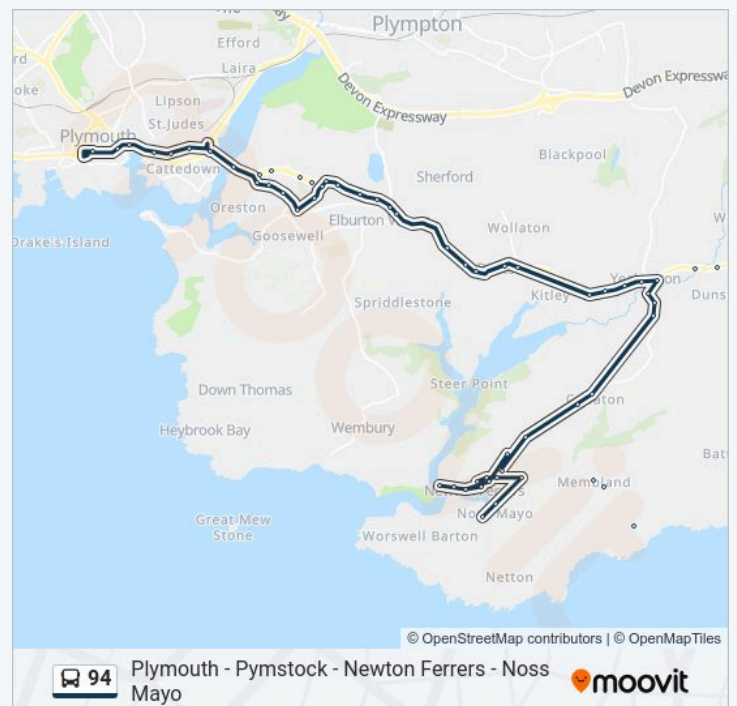

94 bus Time Schedule

Plymouth City Centre Route Timetable:

Sunday	Not Operational
Monday	07:40 - 13:47
Tuesday	07:40 - 13:47
Wednesday	07:40 - 13:47
Thursday	07:40 - 13:47
Friday	07:40 - 13:47
Saturday	07:40 - 13:47

94 bus Info

Direction: Plymouth City Centre

Stops: 51

Trip Duration: 57 min

Line Summary:

Combe Lane, Brixton
Rogers Garage, Combe
Elburton School, Elburton
Stanborough Cross, Elburton
Reservoir Road, Elburton
Roseveare Close, Elburton
Southernway, Billacombe
Stentaway Road, Billacombe
Broadland Lane, Billacombe
Campbell Road, Billacombe
Broadway East, Plymstock
Rocky Park Road, Pophlett
Blue Peter, Pophlett
Pophlett Roundabout, Pophlett
Morley Arms, Pophlett
Laira Bridge, Prince Rock
Elliott Road, Prince Rock
Astor Fields, Cattedown
St Johns Church, Cattedown
Charles Church, Plymouth City Centre
Viaduct, Plymouth City Centre
Royal Parade, Plymouth City Centre (A11)

Direction: Yealmpton

26 stops

[VIEW LINE SCHEDULE](#)

The Green, Newton Ferrers
Yealm Hotel, Newton Ferrers
Co-Op Stores, Newton Ferrers
Tennis Courts, Noss Mayo
St Peter's Church, Noss Mayo
Slip Way, Newton Ferrers
Court Road, Newton Ferrers