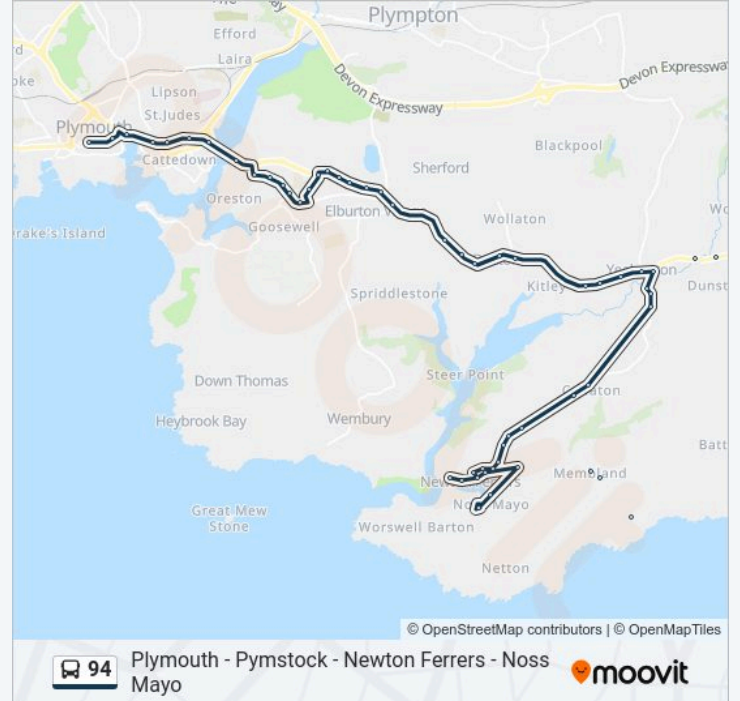

Court Road, Newton Ferrers

Toad Hall, Newton Ferrers

Court Road, Newton Ferrers

Wrights Lane, Newton Ferrers

Yealm Road, Newton Ferrers

Yacht Club, Newton Ferrers

Yacht Club, Newton Ferrers

Yealm Road, Newton Ferrers

Wrights Lane, Newton Ferrers

Co-Op Stores, Newton Ferrers

Slip Way, Newton Ferrers

St Peter's Church, Noss Mayo

Tennis Courts, Noss Mayo

Direction: Plymouth City Centre

51 stops

[VIEW LINE SCHEDULE](#)