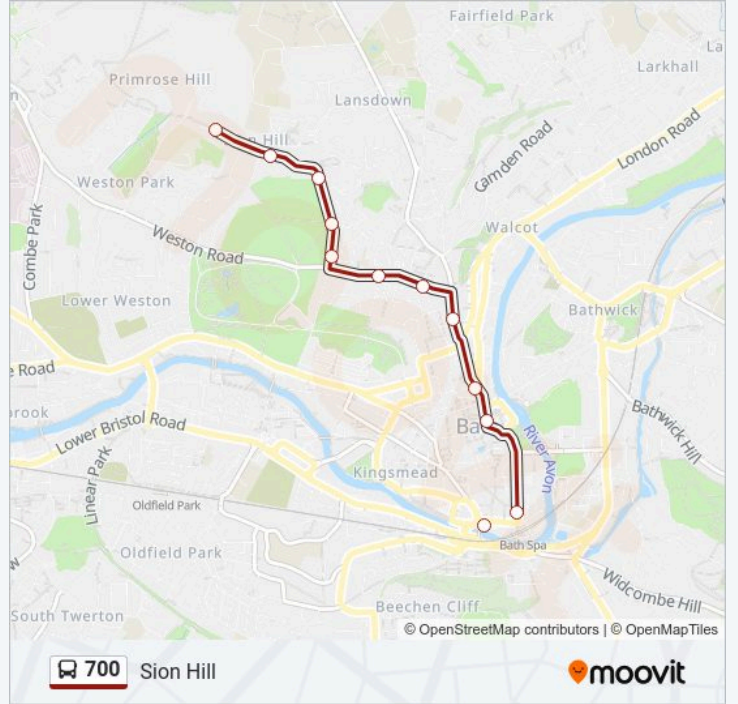

Direction: Bath City Centre

11 stops

[VIEW LINE SCHEDULE](#)

Summerhill Road, Sion Hill

Sion Road, Sion Hill

Cavendish Crescent, Sion Hill

Park Place, Lansdown

Marlborough Buildings, Lansdown

Northampton Street, Lansdown

Morford Street, Lansdown

Alfred Street, Bath City Centre

Milsom Street, Bath City Centre

Grand Parade, Bath City Centre

Manvers Street, Bath City Centre

700 bus Time Schedule

Bath City Centre Route Timetable:

Trip Duration: 16 min

Line Summary:

Direction: Sion Hill

12 stops

[VIEW LINE SCHEDULE](#)

- Bus Station, Bath City Centre
- Manvers Street, Bath City Centre
- Guildhall, Bath City Centre
- Broad Street, Bath City Centre
- Alfred Street, Bath City Centre
- Morford Street, Lansdown
- Northampton Street, Lansdown
- Marlborough Buildings, Lansdown
- Park Place, Lansdown
- Cavendish Crescent, Sion Hill
- Sion Road, Sion Hill
- Summerhill Road, Sion Hill

700 bus Info

Direction: Sion Hill

Stops: 12

Trip Duration: 14 min

Line Summary:

700 bus time schedules and route maps are available in an offline PDF at moovitapp.com. Use the Moovit App to see live bus times, train schedule or subway schedule, and step-by-step directions for all public transit in South West.