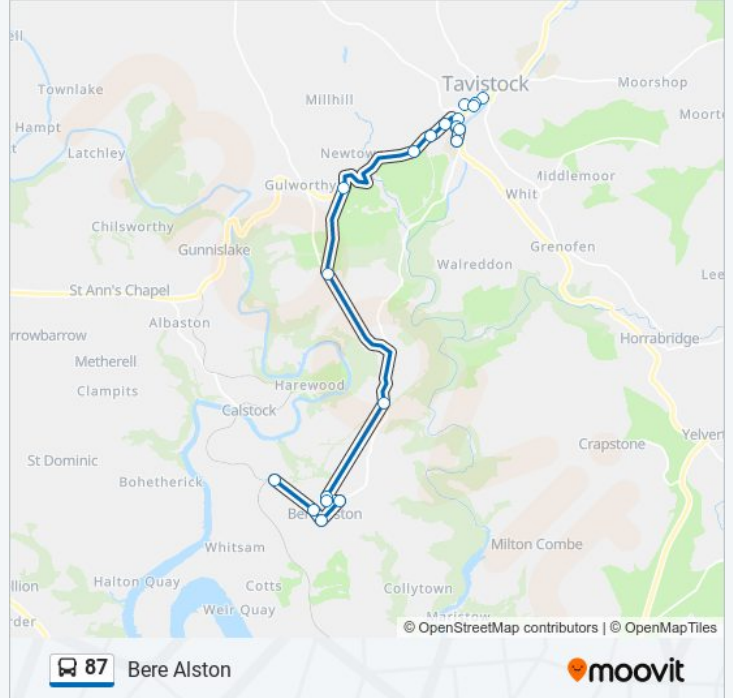

Use the Moovit App to find the closest 87 bus station near you and find out when is the next 87 bus arriving.

**Direction: Bere Alston**

18 stops

[VIEW LINE SCHEDULE](#)

- Bus Station, Tavistock
- Library, Tavistock
- Harewood House, Tavistock
- School, Tavistock
- Tavistock College, Tavistock
- School, Tavistock
- Catholic Church, Tavistock
- Monksmead, Tavistock
- Lumburn Field, Tavistock
- Harvest Home, Gulworthy
- Rock Cottage, Gulworthy
- Gawton Cross, Tuckermarsh
- Whitehall Drive, Bere Alston
- Whitehall Drive, Bere Alston
- The Grove, Bere Alston
- Marythorne Road, Bere Alston
- Edgcumbe Hotel, Bere Alston
- Bere Alston Station, Bere Alston

**87 bus Info**

**Direction:** Bere Alston

**Stops:** 18

**Trip Duration:** 26 min

**Line Summary:**

**Direction: Bere Ferrers**

21 stops

[VIEW LINE SCHEDULE](#)

**87 bus Info**

**Direction:** Bere Ferrers

**Stops:** 21

**Trip Duration:** 33 min

**Line Summary:**

High Cross, Bere Alston

Social Club, Bere Ferrers

Bere Ferrers Station, Bere Ferrers

### 87 bus Info

**Direction:** Tavistock

**Stops:** 29

**Trip Duration:** 43 min

**Line Summary:**

High Cross, Bere Alston

The Grove, Bere Alston

Pilgrim Drive, Bere Alston