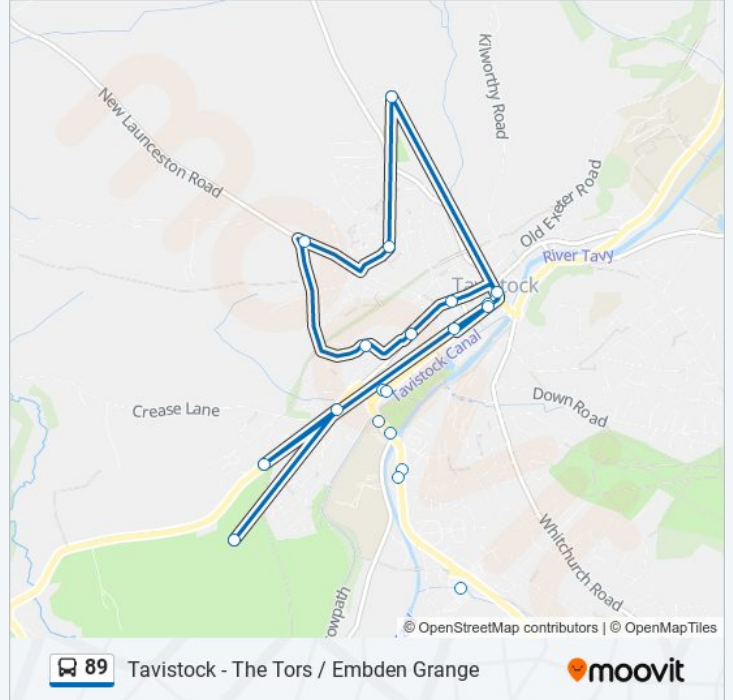

Tavistock - The Tors / Embden Grange

Get The App

The 89 bus line Tavistock - The Tors / Embden Grange has one route. For regular weekdays, their operation hours are:

(1) Tavistock: 06:45 - 18:25

Use the Moovit App to find the closest 89 bus station near you and find out when is the next 89 bus arriving.

Direction: Tavistock

24 stops

[VIEW LINE SCHEDULE](#)

- Staple Tor Road, Tavistock
- Catholic Church, Tavistock
- Uplands, Tavistock
- Grenville Drive, Tavistock
- Morrisons, Tavistock
- Grenville Drive, Tavistock
- School, Tavistock
- Harewood House, Tavistock
- Bus Station, Tavistock
- Bedford Hotel, Tavistock
- Russell Street, Tavistock
- West Street, Tavistock
- Hospital, Tavistock
- The Manor, Tavistock
- Courtlands Road, Tavistock
- Carpenter Way, Tavistock
- Bedford Square, Tavistock
- Bedford Hotel, Tavistock
- Bus Station, Tavistock
- Harewood House, Tavistock
- Morrisons, Tavistock
- School, Tavistock

89 bus Info

Direction: Tavistock

Stops: 24

Trip Duration: 47 min

Line Summary:

Catholic Church, Tavistock

Staple Tor Road, Tavistock

89 bus time schedules and route maps are available in an offline PDF at moovitapp.com. Use the Moovit App to see live bus times, train schedule or subway schedule, and step-by-step directions for all public transit in South West.

© 2024 Moovit - All Rights Reserved