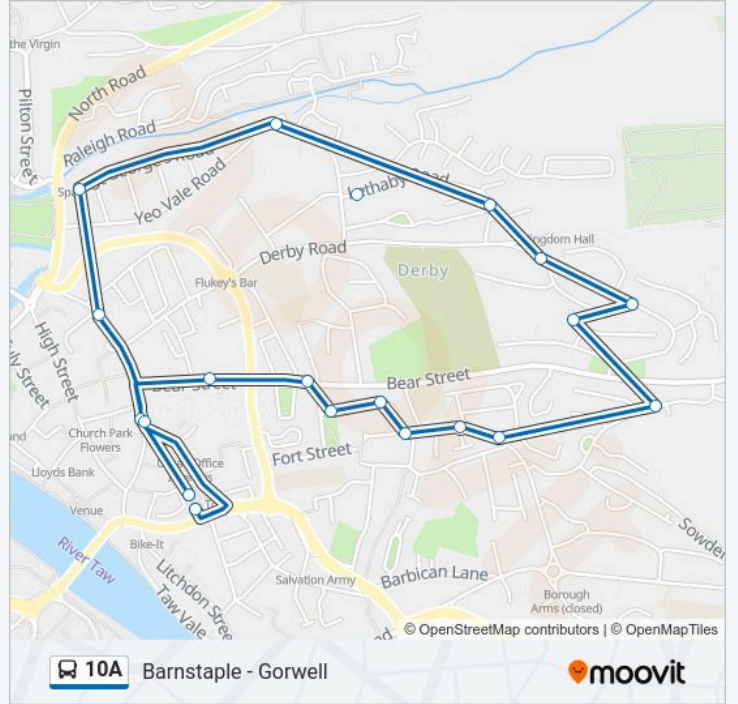

 10A

Barnstaple - Gorwell

Get The App

The 10A bus line Barnstaple - Gorwell has one route. For regular weekdays, their operation hours are:

(1) Barnstaple: 09:55 - 18:05

Use the Moovit App to find the closest 10A bus station near you and find out when is the next 10A bus arriving.

## Direction: Barnstaple

19 stops

[VIEW LINE SCHEDULE](#)

Bus Station, Barnstaple  
Queens Theatre, Barnstaple  
Bear Street, Barnstaple  
Hills View, Barnstaple  
Sunset Heights, Barnstaple  
Sunset Heights, Barnstaple  
Sunset Heights, Barnstaple  
Chanters Hill, Barnstaple  
Sowden Lane, Barnstaple  
Walton Way, Barnstaple  
Valley Close, Barnstaple  
The Steps, Barnstaple  
Derby Road, Barnstaple  
Frankmarsh Road Shops, Barnstaple  
St George's Road, Barnstaple  
Texaco Garage, Pilton  
Green Lanes, Barnstaple  
Barclays Bank, Barnstaple  
Bus Station, Barnstaple

## 10A bus Time Schedule

Barnstaple Route Timetable:

Sunday	Not Operational
Monday	09:55 - 18:05
Tuesday	09:55 - 18:05
Wednesday	09:55 - 18:05
Thursday	09:55 - 18:05
Friday	09:55 - 18:05
Saturday	09:55 - 18:05

## 10A bus Info

**Direction:** Barnstaple

**Stops:** 19

**Trip Duration:** 23 min

**Line Summary:**

10A bus time schedules and route maps are available in an offline PDF at [moovitapp.com](https://moovitapp.com). Use the Moovit App to see live bus times, train schedule or subway schedule, and step-by-step directions for all public transit in South West.