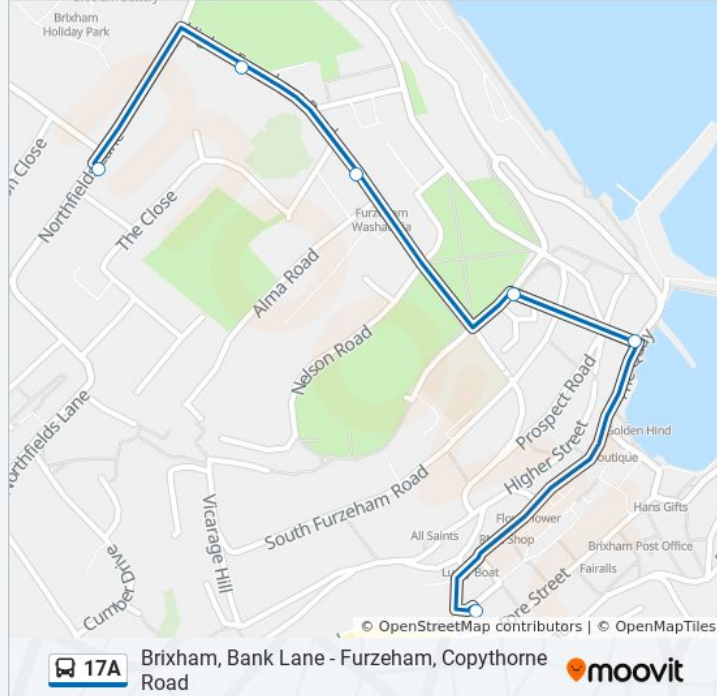

17A bus Info

Direction: Brixham

Stops: 63

Trip Duration: 55 min

Line Summary:

The Quay, Brixham Harbour

Ropewalk Hill, Brixham

Alma Road, Brixham

Churston Way, Brixham

Copythorne Road, Brixham

Sanders Road, Brixham

Smarden Avenue, Brixham

Gollands, Brixham

North Boundary Road, Brixham

Vittry Close, Brixham

Wolston Close, Brixham

Lands Road, Brixham

Half Way House, Brixham

Wall Park Holiday Centre, Brixham

Ranscombe Road, Brixham

Centry Road, Brixham

Community College, Brixham

Rea Barn Road, Brixham

St Marys Bay Holiday Village, Brixham

Wishings Road, Brixham

Penn Meadows, Brixham

Penn Meadows Shops, Brixham

Barnfield Road, Brixham

Enterprise Estate, Brixham

Bolton Street, Brixham

Town Square, Brixham

17A bus time schedules and route maps are available in an offline PDF at moovitapp.com. Use the [Moovit App](#) to see live bus times, train schedule or subway schedule, and step-by-step directions for all public transit in South West.