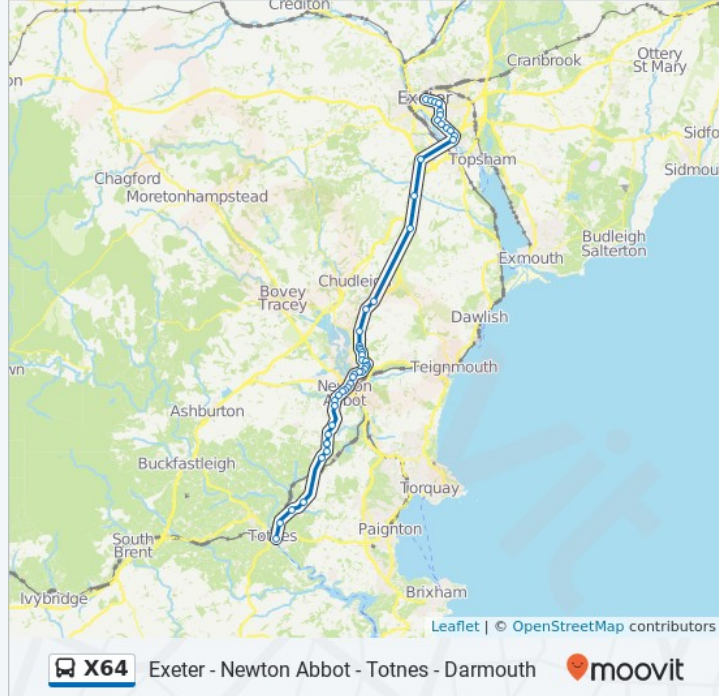

Bradley Road, Newton Abbot

Sophia Way, Newton Abbot Civil Parish

Ogwell Cross, East Ogwell

Abbotshill Park, Abbotskerswell

Abbotskerswell Park, Abbotskerswell Civil Parish

Two Mile Oak Inn, Abbotskerswell

Fermoy's Garden Centre, Ipplepen

Woodville Park, Ipplepen

Parkhill Cross, Ipplepen

Wrigwell Cross, Ipplepen

Shadrack Cross, Uphempston

Littlehempston Cross, Littlehempston

The Bourtons, Totnes

Coronation Road Opp Town Mill, Totnes

Mill Tail, Totnes