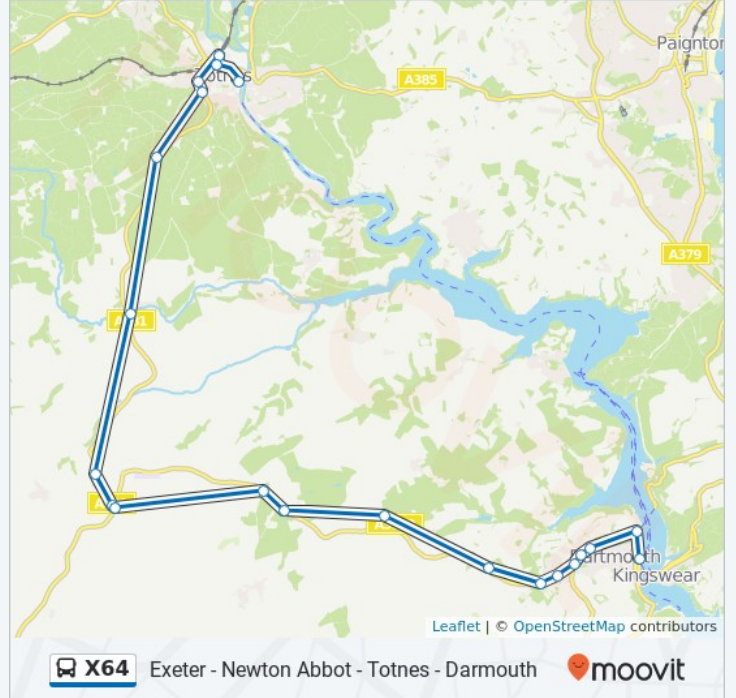

X64 bus Info

Direction: Dartmouth

Stops: 21

Trip Duration: 45 min

Line Summary: Coronation Road Opp Town Mill, Totnes, Rail Station, Totnes, Rail Station Forecourt, Totnes, Western By-Pass, Totnes, Cistern Street, Totnes, Peak Cross, Harberton, Maltsters Arms, Harbertonford, The Old Inn, Halwell, Totnes Cross, Halwell, Totnes Cross, Halwell, Forces Tavern, Blackawton, Woodlands Leisure Park, Blackawton, Sportsmans Arms, Capton, Norton Park Holiday Camp, Cotton, Sainsbury'S, Townstal, Football Ground, Townstal, Windsor Road, Townstal, Townstal Crescent, Townstal, College Way, Dartmouth, College Way, Dartmouth, Pontoon, Dartmouth

Direction: Exeter City Centre

52 stops

[VIEW LINE SCHEDULE](#)

Opposite Royal Seven Stars Hotel, Totnes

2 Symons Passage, Totnes

Seymour Place, Bridgetown

14-15 Bridgetown, Totnes Civil Parish

The Bourtons, Totnes