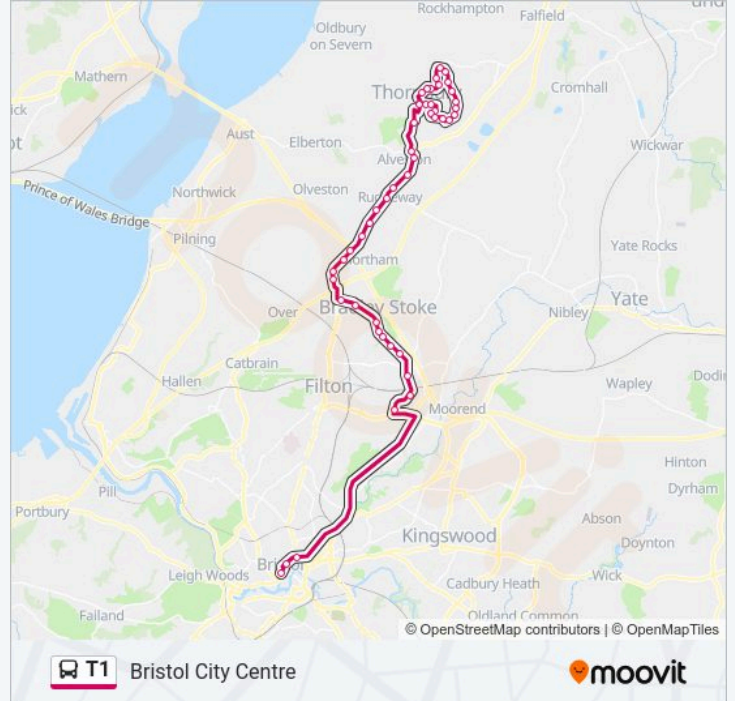

Great Meadow, Great Stoke

Great Stoke

Hambrook Lane, Stoke Gifford

Harry Stoke

Cabot Circus

Broadmead

The Centre, Bristol City Centre

### Direction: Thornbury

30 stops

[VIEW LINE SCHEDULE](#)

The Centre, Bristol City Centre

Broadmead

Cabot Circus

### T1 bus Time Schedule

Thornbury Route Timetable:

Sunday	07:40 - 23:28
Monday	05:45 - 23:28
Tuesday	05:45 - 23:28
Wednesday	05:45 - 23:28

Harry Stoke

Hambrook Lane, Stoke Gifford

Great Stoke

Great Meadow, Great Stoke