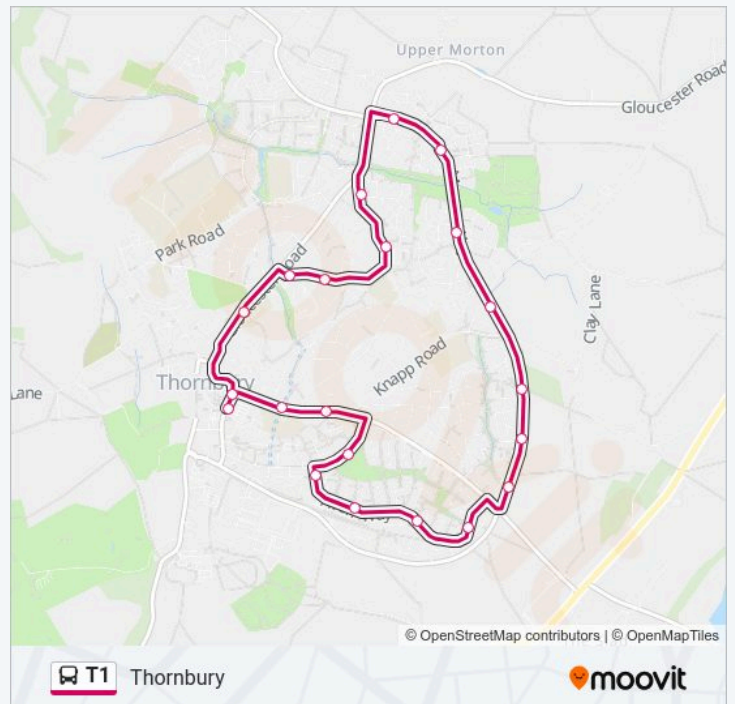

Wednesday

00:22 - 23:52

Thursday

00:22 - 23:52

Friday

00:22 - 23:52

Saturday

00:24 - 23:49

### T1 bus Info

**Direction:** Thornbury

**Stops:** 21

**Trip Duration:** 14 min

**Line Summary:**

T1 bus time schedules and route maps are available in an offline PDF at [moovitapp.com](https://moovitapp.com). Use the Moovit App to see live bus times, train schedule or subway schedule, and step-by-step directions for all public transit in South West.