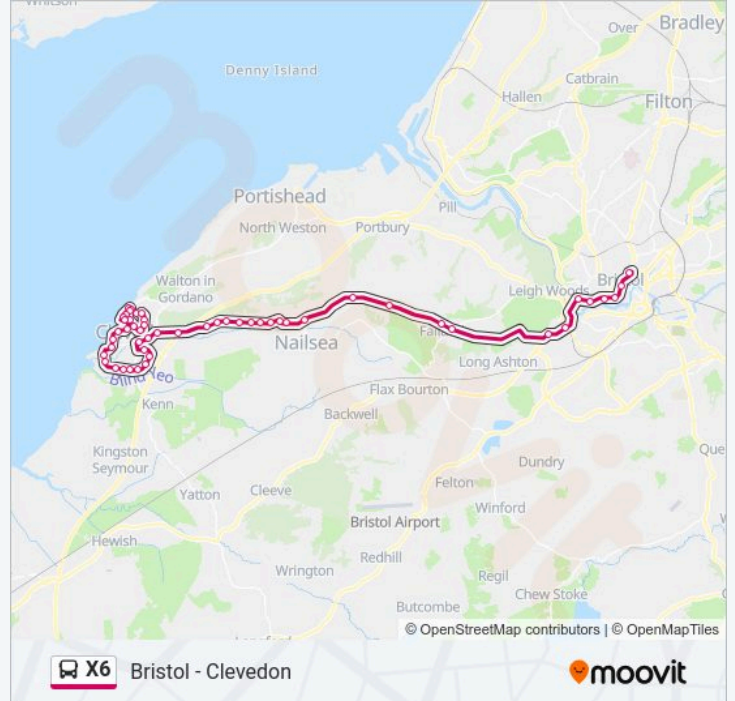

X6 bus Info

Direction: Bristol

Stops: 52

Trip Duration: 67 min

Line Summary:

Tesco, Clevedon

Chard Road, Clevedon

Somerton Road, Clevedon

Yeo Moor School, Clevedon

Beaconsfield Road, Clevedon

Old Street, Clevedon

Clevedon Health Centre, Clevedon

Castlewood, Clevedon

Clevedon Court, Clevedon

Hill Lane, Tickenham

Bramley Rise, Tickenham

Hotwell Road, Hotwells

Gasferry Road, Canons Marsh

Anchor Road, Canons Marsh

The Centre, Bristol City Centre

Bus Station, Bristol

X6 Bristol - Clevedon

Direction: Clevedon

52 stops

Elton Road, Clevedon

The Beach, Clevedon

Wellington Terrace, Clevedon

Robin Lane, Clevedon

Dial Hill Road, Clevedon

Kings Road, Clevedon

Edward Road, Clevedon

Old Park Road, Clevedon