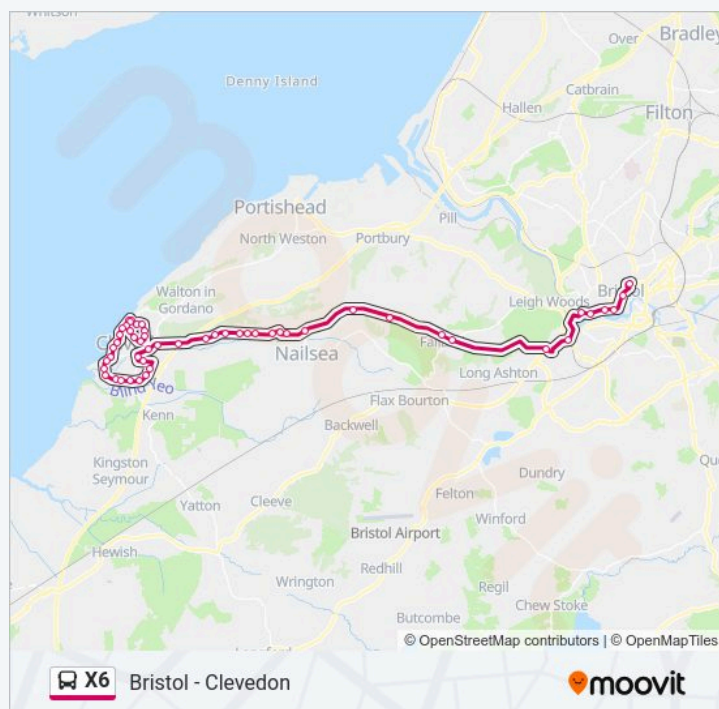

Direction: Clevedon

52 stops

[VIEW LINE SCHEDULE](#)

- Bus Station, Bristol
- The Centre, Bristol City Centre
- Anchor Road, Canons Marsh
- Gasferry Road, Canons Marsh
- Hotwell Road, Hotwells
- Merchants Road, Hotwells
- Winterstoke Road, Bower Ashton
- David Lloyd Leisure Centre, Long Ashton
- Failand Cross Roads, Failand
- Sixty Acres Close, Failand
- Tyntesfield, Wraxall And Failand
- Noah's Ark Zoo Farm, Wraxall And Failand
- Summerhouse, Tickenham
- Stone Edge Batch, Tickenham
- Ryves Vale, Tickenham
- Washing Pound Lane, Tickenham
- Village Hall, Tickenham
- School, Tickenham
- Barrow Court, Tickenham
- Orchard Avenue, Tickenham
- Bramley Rise, Tickenham
- Hill Lane, Tickenham
- Clevedon Court, Clevedon
- Castlewood, Clevedon
- Clevedon Health Centre, Clevedon
- Triangle, Clevedon
- Beaconsfield Road, Clevedon
- Yeo Moor School, Clevedon
- Somerton Road, Clevedon
- Chard Road, Clevedon

Clevedon Route Timetable:

Sunday	Not Operational
Monday	07:00 - 19:05
Tuesday	07:00 - 19:05
Wednesday	07:00 - 19:05
Thursday	07:00 - 19:05
Friday	07:00 - 19:05
Saturday	08:05 - 19:00

X6 bus Info

Direction: Clevedon

Stops: 52

Trip Duration: 59 min

Line Summary: