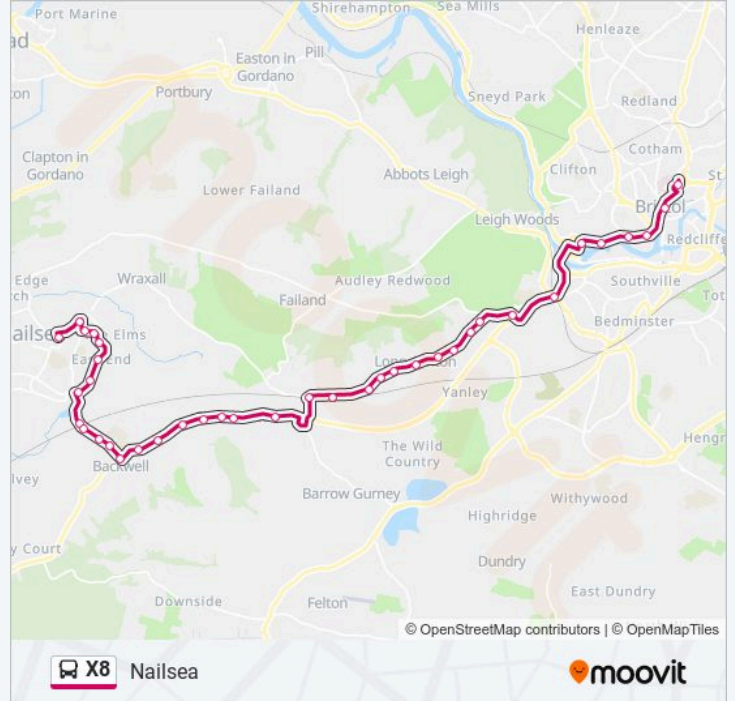

Bristol

[Get The App](#)

The X8 bus line (Bristol) has 2 routes. For regular weekdays, their operation hours are:

(1) Bristol: 06:39 - 17:55(2) Nailsea: 07:51 - 18:56

Use the Moovit App to find the closest X8 bus station near you and find out when is the next X8 bus arriving.

Blackmoors Lane, Bower Ashton

Trinity Church, Hotwells

Hotwell Road, Hotwells

Gasferry Road, Canons Marsh

Anchor Road, Canons Marsh

The Centre, Bristol City Centre

Bus Station, Bristol

Direction: Nailsea

Winterstoke Road, Bower Ashton

David Lloyd Leisure Centre, Long Ashton

Angel Inn, Long Ashton

Glebe Close, Long Ashton

Theynes Croft, Long Ashton

X8 bus Time Schedule

Nailsea Route Timetable:

Sunday	Not Operational
Monday	07:51 - 18:56
Tuesday	07:51 - 18:56
Wednesday	07:51 - 18:56
Thursday	07:51 - 18:56
Friday	07:51 - 18:56
Saturday	08:01 - 18:56

Avening Close, Nailsea

Bibury Close, Nailsea

Cherington Road, Nailsea

Spindleberry Grove, Nailsea

Mayflower Gardens, Nailsea

Beech Drive, Nailsea

Southfield Road, Nailsea

Link Road, Nailsea