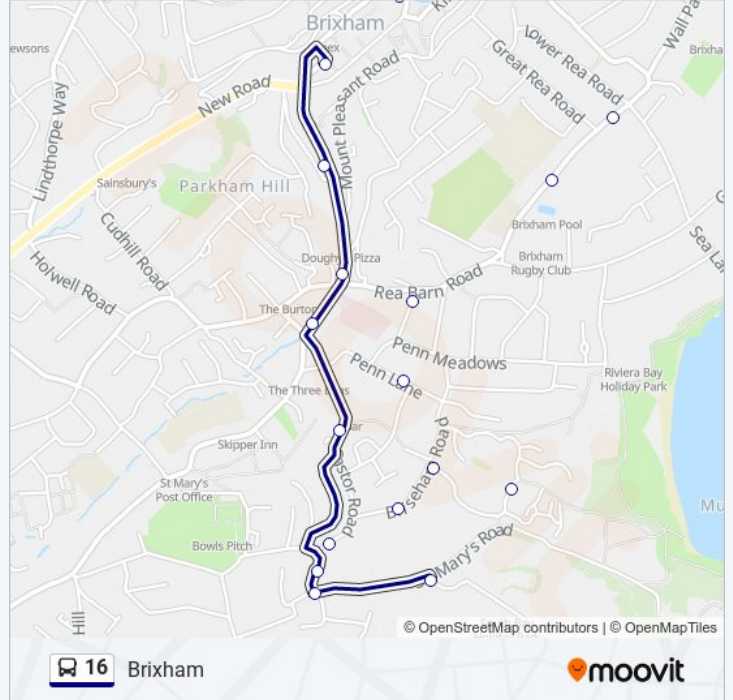

 16

Brixham

Get The App

The 16 bus line Brixham has one route. For regular weekdays, their operation hours are:

(1) Brixham: 09:00 - 18:00

Use the Moovit App to find the closest 16 bus station near you and find out when is the next 16 bus arriving.

## Direction: Brixham

19 stops

[VIEW LINE SCHEDULE](#)

Town Square, Brixham  
Strand Statue, Brixham  
King Street Surgery, Brixham  
Centry Road, Brixham  
Community College, Brixham  
Barnfield Road, Brixham  
Metherell Avenue, Brixham  
St Mary's Hill, Brixham  
Briseham Road, Brixham  
Briseham Road, Brixham  
Castor Road, Brixham  
Castor Road, Brixham  
South Bay Holiday Centre, Brixham  
Springdale Close, Brixham  
Bonair Close, Brixham  
Hospital, Brixham  
Bolton Street, Brixham  
Bolton Street, Brixham  
Town Square, Brixham

## 16 bus Time Schedule

Brixham Route Timetable:

Sunday	Not Operational
Monday	09:00 - 18:00
Tuesday	09:00 - 18:00
Wednesday	09:00 - 18:00
Thursday	09:00 - 18:00
Friday	09:00 - 18:00
Saturday	09:00 - 18:00

## 16 bus Info

**Direction:** Brixham

**Stops:** 19

**Trip Duration:** 23 min

**Line Summary:**

16 bus time schedules and route maps are available in an offline PDF at [moovitapp.com](https://moovitapp.com). Use the [Moovit App](#) to see live bus times, train schedule or subway schedule, and step-by-step directions for all public transit in South West.