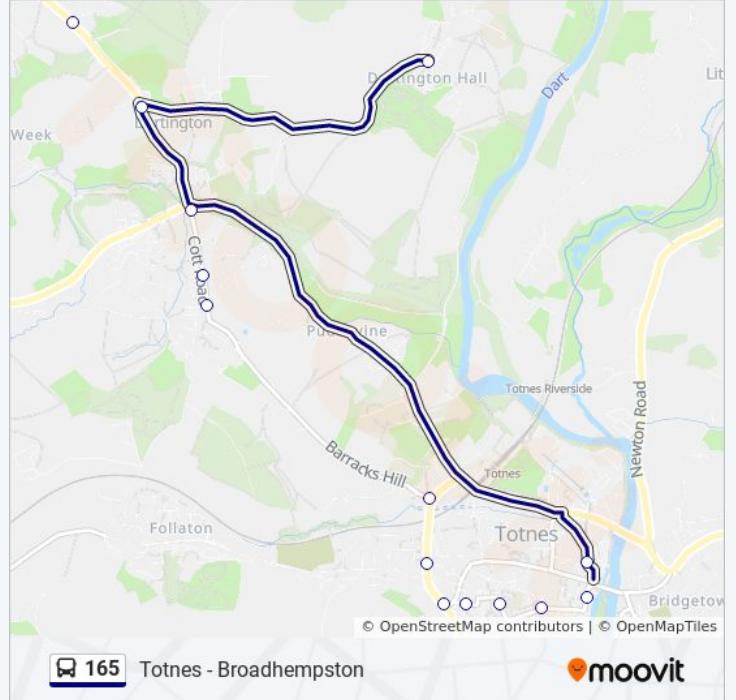

165 bus Info

Direction: Broadhempston

Stops: 16

Trip Duration: 40 min

Line Summary:

Direction: Dartington

9 stops

[VIEW LINE SCHEDULE](#)

165 bus Info

Direction: Dartington

Stops: 9

Trip Duration: 14 min

Line Summary:

Direction: Totnes

20 stops

[VIEW LINE SCHEDULE](#)

165 bus Time Schedule

Totnes Route Timetable:

Sunday	Not Operational
Monday	07:53 - 18:05
Tuesday	07:53 - 18:05
Wednesday	07:53 - 18:05
Thursday	07:53 - 18:05
Friday	07:53 - 18:05
Saturday	07:53 - 18:05

165 bus Info

Direction: Totnes

Stops: 20

Trip Duration: 37 min

Line Summary:

The Plains, Totnes

Coronation Road Opp Town Mill, Totnes

165 bus time schedules and route maps are available in an offline PDF at moovitapp.com. Use the [Moovit App](#) to see live bus times, train schedule or subway schedule, and step-by-step directions for all public transit in South West.