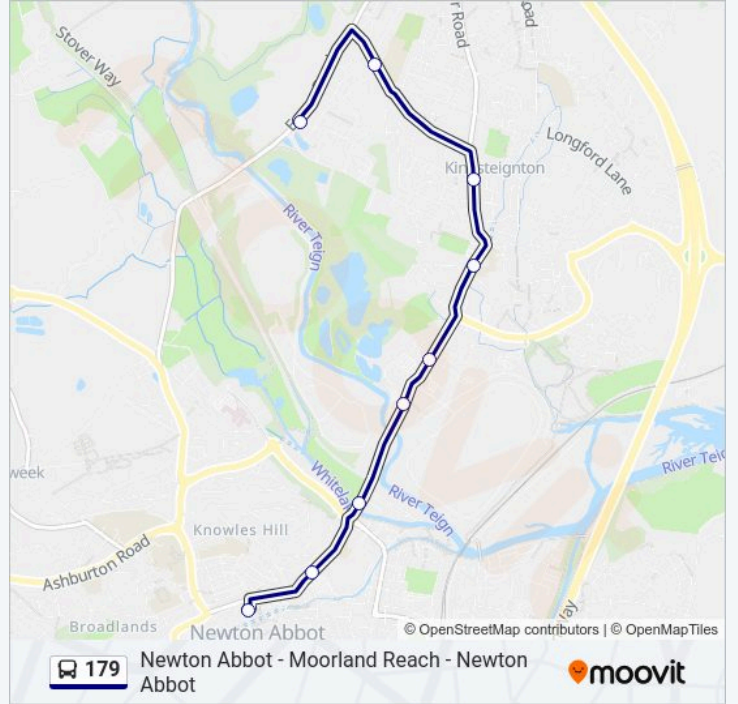

### 179 bus Info

**Direction:** Newton Abbot

**Stops:** 16

**Trip Duration:** 25 min

**Line Summary:**

**Direction: Rydon**

9 stops

[VIEW LINE SCHEDULE](#)

- Sherborne Road, Newton Abbot
- Cricketfield Surgery, Newton Abbot
- Jetty Marsh, Newton Abbot
- Racecourse, Newton Abbot
- Pottery Road, Kingsteignton
- Lidl, Kingsteignton
- Health Centre, Kingsteignton
- Teign School, Rydon
- Moorland Reach, Rydon

**179 bus Time Schedule**

Rydon Route Timetable:

Sunday	Not Operational
Monday	17:50
Tuesday	17:50
Wednesday	17:50
Thursday	17:50
Friday	17:50
Saturday	17:50

**179 bus Info**

**Direction:** Rydon

**Stops:** 9

**Trip Duration:** 11 min

**Line Summary:**

179 bus time schedules and route maps are available in an offline PDF at [moovitapp.com](https://moovitapp.com). Use the Moovit App to see live bus times, train schedule or subway schedule, and step-by-step directions for all public transit in South West.