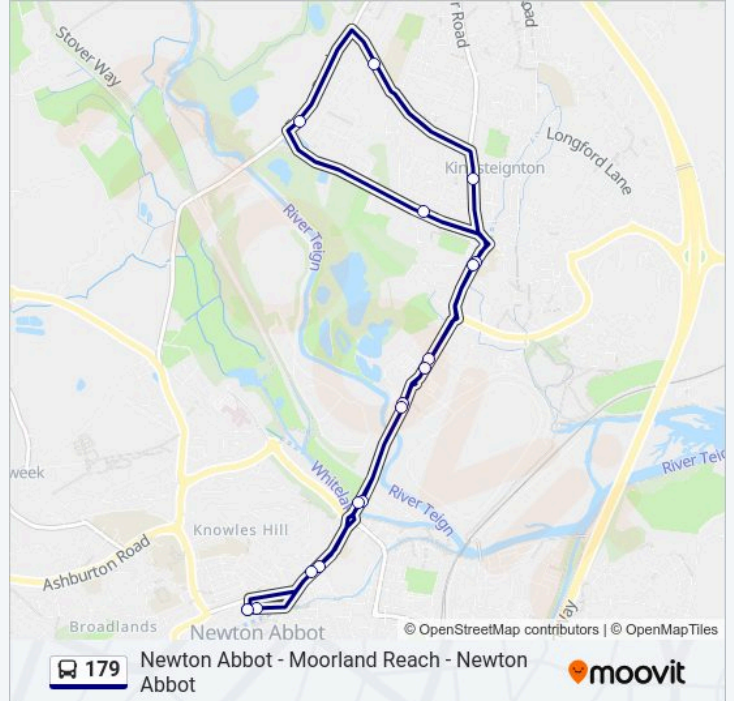

### 179 bus Time Schedule

Newton Abbot Route Timetable:

Sunday	Not Operational
Monday	08:10 - 17:10
Tuesday	08:10 - 17:10
Wednesday	08:10 - 17:10
Thursday	08:10 - 17:10
Friday	08:10 - 17:10
Saturday	08:10 - 17:10

### 179 bus Info

**Direction:** Newton Abbot

**Stops:** 16

**Trip Duration:** 25 min

**Line Summary:**

**Direction: Rydon**

9 stops

[VIEW LINE SCHEDULE](#)