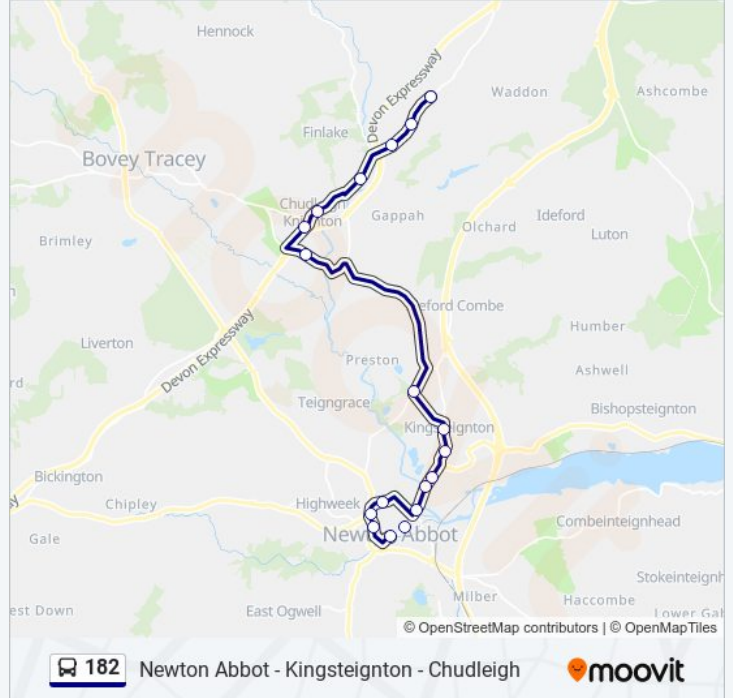

Stops: 5

Trip Duration: 5 min

Line Summary:

Direction: Newton Abbot

17 stops

[VIEW LINE SCHEDULE](#)

- Memorial, Chudleigh
- Coburg Crescent, Chudleigh
- Rocklands, Chudleigh
- Finlake Holiday Park, Chudleigh Knighton
- Village Hall, Chudleigh Knighton
- Candys Cottages, Chudleigh Knighton
- Twinyeo Cottage, Chudleigh Knighton
- Old Toll House, Sandygate
- Health Centre, Kingsteignton
- The Fountain, Kingsteignton
- Pottery Road, Kingsteignton
- Racecourse, Newton Abbot
- Jetty Marsh, Newton Abbot
- Sandford View, Knowles Hill
- Wain Lane, Broadlands
- College, Newton Abbot
- Sherborne Road, Newton Abbot

182 bus Time Schedule

Newton Abbot Route Timetable:

Sunday	Not Operational
Monday	07:50 - 17:10
Tuesday	07:50 - 17:10
Wednesday	07:50 - 17:10
Thursday	07:50 - 17:10
Friday	07:50 - 17:10
Saturday	08:55 - 17:10

182 bus Info

Direction: Newton Abbot

Stops: 17

Trip Duration: 25 min

Line Summary:

Direction: Rydon

7 stops

[VIEW LINE SCHEDULE](#)