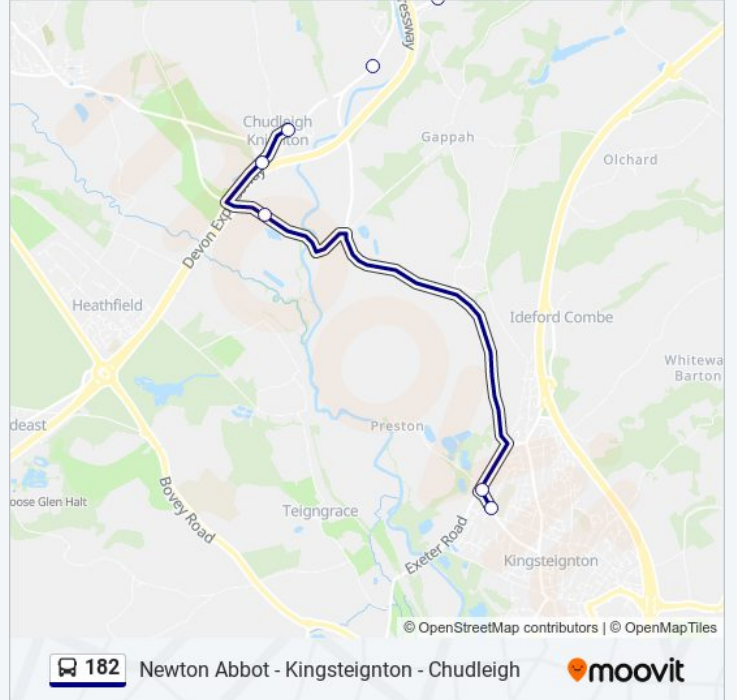

Stops: 5

Trip Duration: 5 min

Line Summary:

Direction: Newton Abbot

17 stops

[VIEW LINE SCHEDULE](#)

- Memorial, Chudleigh
- Coburg Crescent, Chudleigh
- Rocklands, Chudleigh
- Finlake Holiday Park, Chudleigh Knighton
- Village Hall, Chudleigh Knighton
- Candys Cottages, Chudleigh Knighton
- Twinyeo Cottage, Chudleigh Knighton
- Old Toll House, Sandygate
- Health Centre, Kingsteignton
- The Fountain, Kingsteignton
- Pottery Road, Kingsteignton
- Racecourse, Newton Abbot
- Jetty Marsh, Newton Abbot
- Sandford View, Knowles Hill
- Wain Lane, Broadlands
- College, Newton Abbot
- Sherborne Road, Newton Abbot

182 bus Info

Direction: Newton Abbot

Stops: 17

Trip Duration: 25 min

Line Summary:

Direction: Rydon

7 stops

[VIEW LINE SCHEDULE](#)

Rydon Route Timetable:

Sunday	Not Operational
Monday	08:05 - 08:30
Tuesday	08:05 - 08:30
Wednesday	08:05 - 08:30
Thursday	08:05 - 08:30
Friday	08:05 - 08:30
Saturday	Not Operational

182 bus Info

Direction: Rydon

Stops: 7

Trip Duration: 10 min

Line Summary:

182 bus time schedules and route maps are available in an offline PDF at moovitapp.com. Use the [Moovit App](#) to see live bus times, train schedule or subway schedule, and step-by-step directions for all public transit in South West.