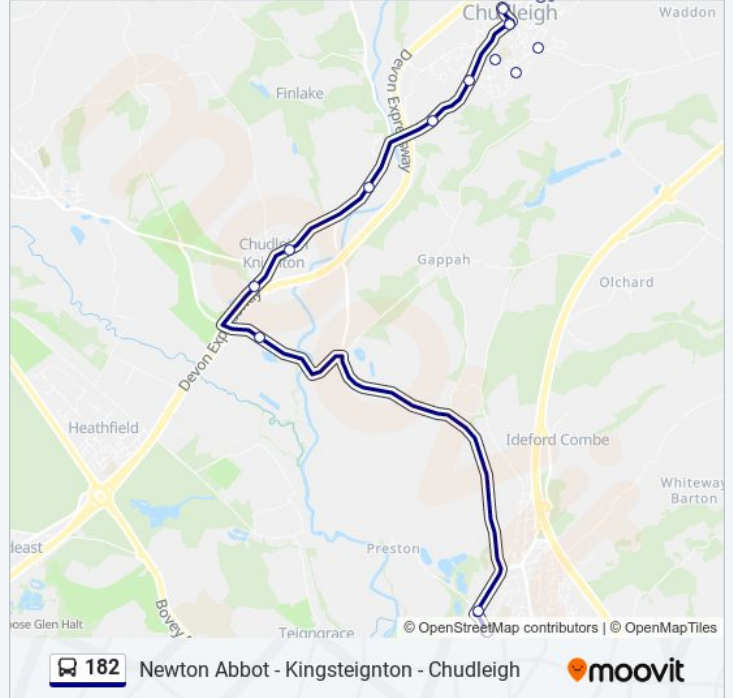

Use the Moovit App to find the closest 182 bus station near you and find out when is the next 182 bus arriving.

Direction: Chudleigh

20 stops

[VIEW LINE SCHEDULE](#)

- Sherborne Road, Newton Abbot
- Cricketfield Surgery, Newton Abbot
- Jetty Marsh, Newton Abbot
- Racecourse, Newton Abbot
- Pottery Road, Kingsteignton
- Lidl, Kingsteignton
- Health Centre, Kingsteignton
- Old Toll House, Sandygate
- Twinyeo Cottage, Chudleigh Knighton
- Candys Cottages, Chudleigh Knighton
- Village Hall, Chudleigh Knighton
- Finlake Holiday Park, Chudleigh Knighton
- Rocklands, Chudleigh
- Coburg Crescent, Chudleigh
- Primary School, Chudleigh
- Lawn Drive, Chudleigh
- Millstream Mow, Chudleigh
- Cricketfield Close, Chudleigh
- Colway Lane, Chudleigh
- Memorial, Chudleigh

182 bus Info

Direction: Chudleigh

Stops: 20

Trip Duration: 25 min

Line Summary:

Direction: Chudleigh Knighton

5 stops

[VIEW LINE SCHEDULE](#)

Stops: 5

Trip Duration: 5 min

Line Summary:

Direction: Newton Abbot

17 stops

[VIEW LINE SCHEDULE](#)

- Memorial, Chudleigh
- Coburg Crescent, Chudleigh
- Rocklands, Chudleigh
- Finlake Holiday Park, Chudleigh Knighton
- Village Hall, Chudleigh Knighton
- Candys Cottages, Chudleigh Knighton
- Twinyeo Cottage, Chudleigh Knighton
- Old Toll House, Sandygate
- Health Centre, Kingsteignton
- The Fountain, Kingsteignton
- Pottery Road, Kingsteignton
- Racecourse, Newton Abbot
- Jetty Marsh, Newton Abbot
- Sandford View, Knowles Hill
- Wain Lane, Broadlands
- College, Newton Abbot
- Sherborne Road, Newton Abbot

182 bus Info

Direction: Newton Abbot

Stops: 17

Trip Duration: 25 min

Line Summary:

Direction: Rydon

7 stops

[VIEW LINE SCHEDULE](#)