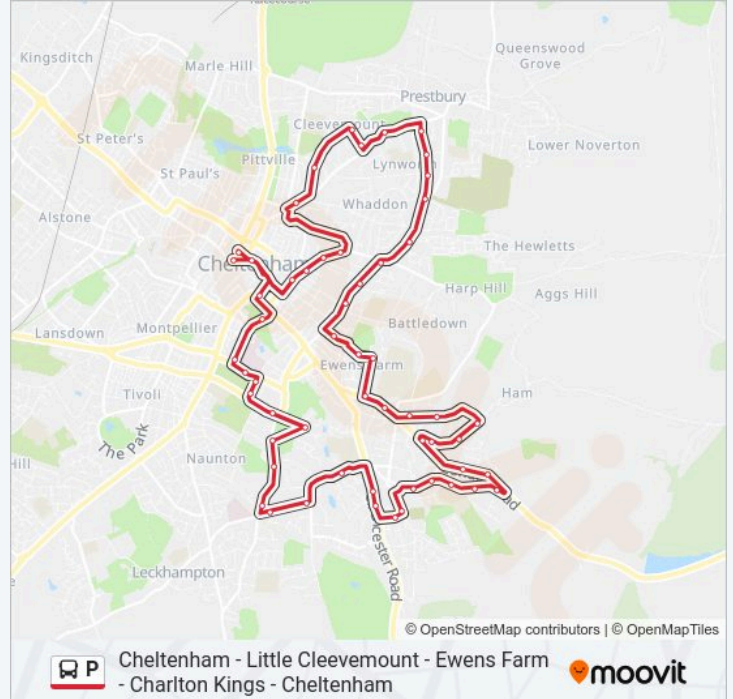

P bus Info

Direction: Cheltenham

Stops: 56

Trip Duration: 50 min

Line Summary:

Churchill Drive, Ewens Farm
Oakhurst Rise, Ewens Farm
Charlton Court Road, Cheltenham
Six Ways Shops, Charlton Kings
Six Ways, Ryeworth
Ryeworth Inn, Ryeworth
Glenfield Primary School, Ryeworth
Carisbrooke Drive, Ryeworth
Warwick Crescent, Ryeworth
Spring Bridge, Charlton Kings
Castlefields Road, East End
Chase Avenue, East End
London Road, East End
Peel Close, East End
Charlton Kings Junior School, East End
Hearne Road, East End
School Road, Charlton Kings
Cemetery, Little Herberts
Croft Parade, Little Herberts
Sainsburys Local, Charlton Kings
Chestnut Walk, Charlton Kings
Newcourt Road, Moarend
Sandy Lane, Moarend
Greenhills Close, Pilley
Mead Road, Pilley
Naunton Park Close, Charlton Park
Croquet Club, Charlton Park
King Henry Close, Charlton Park
Church Of Latter-Day Saints, Cheltenham
Cheltenham College, Cheltenham
Sandford Road, Cheltenham
Hospital Main Entrance, Cheltenham

General Hospital A&E, Cheltenham

Sandford Park, Cheltenham

St James Street, Cheltenham

Pittville Street, Cheltenham

P bus time schedules and route maps are available in an offline PDF at moovitapp.com. Use the Moovit App to see live bus times, train schedule or subway schedule, and step-by-step directions for all public transit in South West.