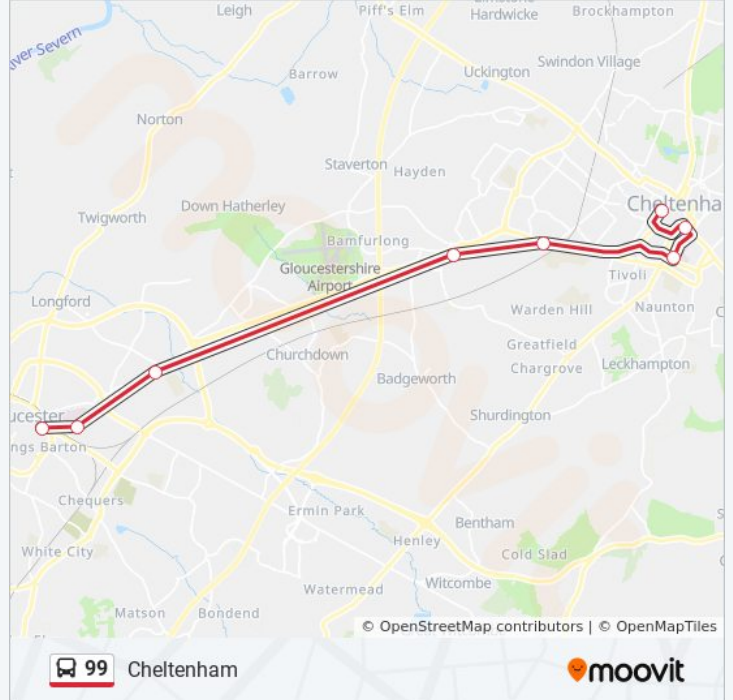

### Direction: Cheltenham

9 stops

[VIEW LINE SCHEDULE](#)

Transport Hub, Gloucester

Gloucestershire Royal Hospital, Gloucester

Myers Road, Wotton

Elmbridge Road, Longlevens

Arle Court Park & Ride, Arle Court

### 99 bus Info

**Direction:** Cheltenham

**Stops:** 9

**Trip Duration:** 45 min

**Line Summary:**

**Direction: Gloucester**

10 stops

[VIEW LINE SCHEDULE](#)

- Clarence Parade Arrival, Cheltenham
- Primark, Cheltenham (18a)
- John Lewis, Cheltenham
- General Hospital A&E, Cheltenham
- Granley Road, Benhall
- Arle Court Park & Ride, Arle Court
- Elmbridge Road, Longlevens
- The Crescent, Wotton
- Gloucestershire Royal Hospital, Gloucester
- Transport Hub Arrival, Gloucester