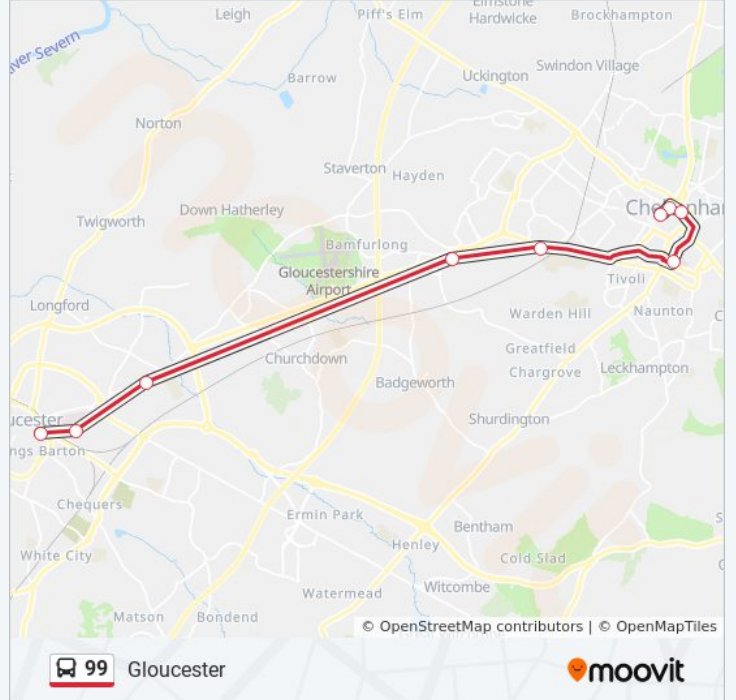

### 99 bus Info

**Direction:** Cheltenham

**Stops:** 9

**Trip Duration:** 45 min

**Line Summary:**

**Direction: Gloucester**

10 stops

[VIEW LINE SCHEDULE](#)

- Clarence Parade Arrival, Cheltenham
- Primark, Cheltenham (18a)
- John Lewis, Cheltenham
- General Hospital A&E, Cheltenham
- Granley Road, Benhall
- Arle Court Park & Ride, Arle Court
- Elmbridge Road, Longlevens
- The Crescent, Wotton
- Gloucestershire Royal Hospital, Gloucester
- Transport Hub Arrival, Gloucester

**99 bus Time Schedule**

Gloucester Route Timetable:

Sunday	Not Operational
Monday	Not Operational
Tuesday	6:20 AM - 8:05 PM
Wednesday	6:20 AM - 8:05 PM
Thursday	6:20 AM - 8:05 PM
Friday	Not Operational
Saturday	Not Operational

**99 bus Info**

**Direction:** Gloucester

**Stops:** 10

**Trip Duration:** 45 min

**Line Summary:**

99 bus time schedules and route maps are available in an offline PDF at [moovitapp.com](https://moovitapp.com). Use the [Moovit App](#) to see live bus times, train schedule or subway schedule, and step-by-step directions for all public transit in South West.