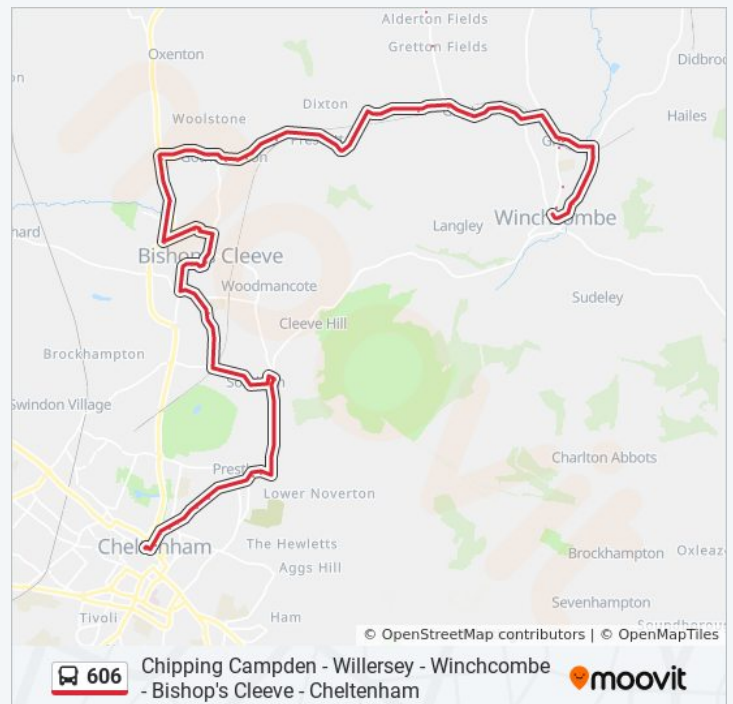

The Pike, Willersey

Saintbury Cross, Saintbury

Poden Lane, Aston Subedge

War Memorial, Aston Subedge

Direction: Cheltenham

91 stops

[VIEW LINE SCHEDULE](#)

Noel Arms Hotel, Chipping Campden
The Bratches, Chipping Campden
Paul's Pike House, Chipping Campden
War Memorial, Aston Subedge
Poden Lane, Aston Subedge
Seagrave Arms, Weston-Sub-Edge
Saintbury Cross, Saintbury
The Pike, Willersey
The Pool, Willersey
Field Lane, Willersey
Smallbrook Road, Willersey
Sandcroft Avenue, Broadway
Wells Gardens, Broadway
Colletts Fields, Broadway
Clock, Broadway
The Lygon Arms, Broadway
Lifford Hall, Broadway
Football Ground, Broadway
Caravan Site, Broadway
Broadway Park, Childswickham
Blacksmith Lane, Childswickham
Childswickham Inn, Childswickham
Farmers Lane, Childswickham
Village Hall, Childswickham
Broadway Park, Childswickham
Leedon Caravan Park, Childswickham
Buckland Turn, Buckland
Laverton North Turn, Laverton
Village Turn, Laverton

606 bus Info

Direction: Cheltenham

Stops: 91

Trip Duration: 51 min

Line Summary:

Stanton North Turn, Stanton

Old Manor Farm House, Stanton

Stanton West Turn, Stanton