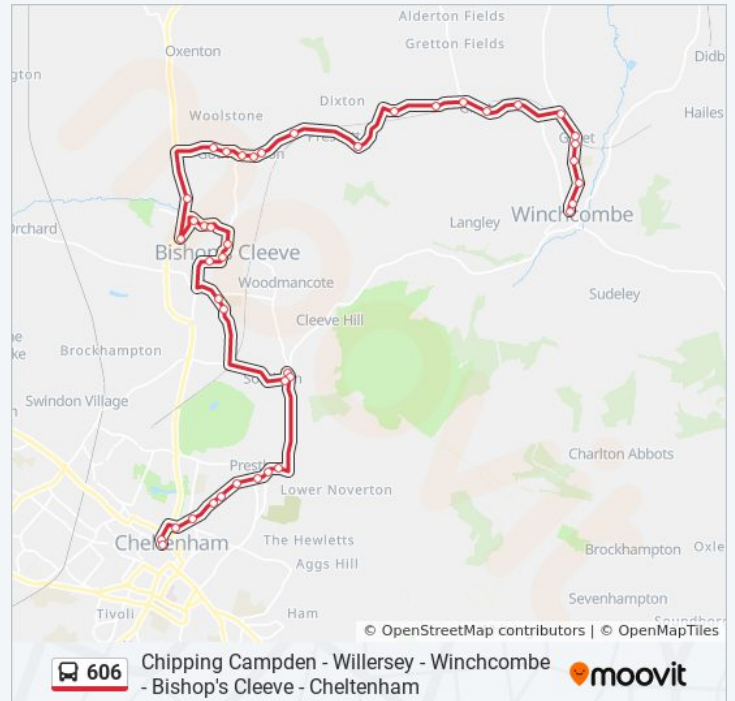

Becketts Lane, Greet

Gwr Railway, Greet

606 bus Info

Direction: Winchcombe

Stops: 42

Trip Duration: 52 min

Line Summary:

School, Winchcombe