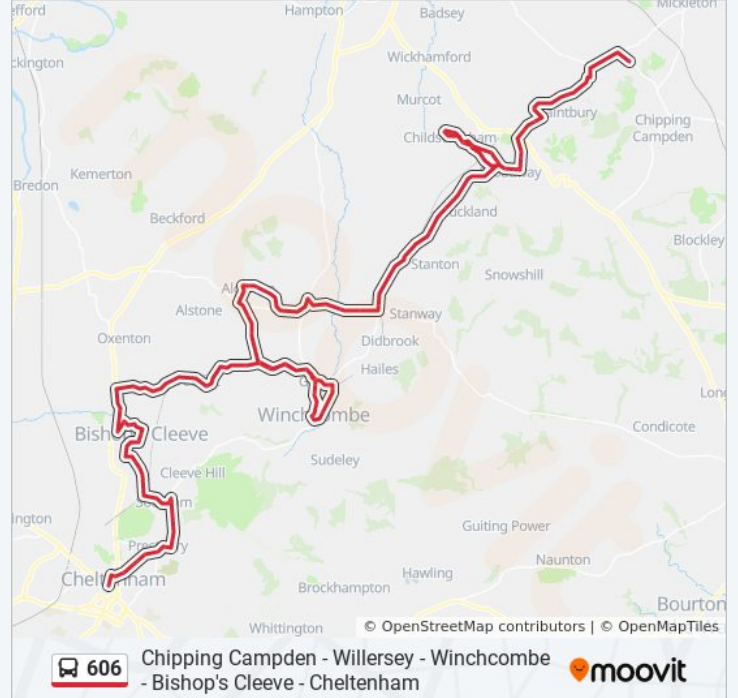

Greenacre Way, Bishops Cleeve

Greenacres, Bishops Cleeve

Farmers' Arms, Bishops Cleeve

The Shutter, Gotherington

Aggs Lane, Gotherington

Memorial, Gotherington

Primary School, Gotherington

Manor Lane, Gotherington

Old Station, Gotherington

The Bugatti Trust, Prescott

Farm Services, Stanley Pontlarge

Stanley Barn Farm, Stanley Pontlarge

Stanley Cottages, Gretton

Working Lane, Gretton

The Royal Oak, Gretton

Gretton Turn, Greet

Becketts Lane, Greet

Gwr Railway, Greet

School, Winchcombe

Medical Centre, Winchcombe

Crispin Road, Winchcombe

Old Police Station, Winchcombe

Riverside, Winchcombe

Isbourne Business Park, Winchcombe

Otters Field, Greet

The Pines, Greet

Becketts Lane, Greet

Littleworth, Greet

The Royal Oak, Gretton

Working Lane, Gretton

Christ Church, Gretton

Gilders Yard, Gretton Fields

Sunrise Nurseries, Gretton Fields