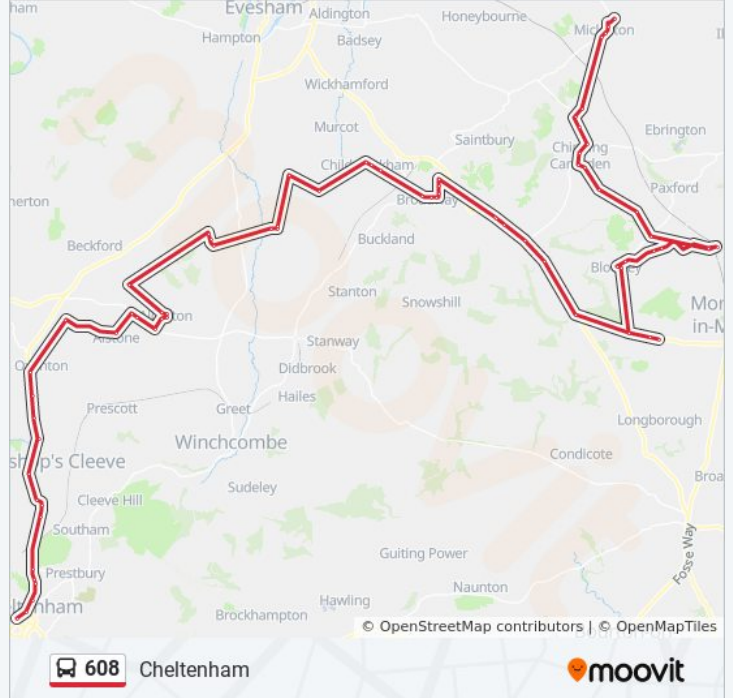

Garage, Bourton-On-The-Hill

St Lawrence's Church, Bourton-On-The-Hill

Fenhill Close, Bourton-On-The-Hill

St Lawrence's Church, Bourton-On-The-Hill

Garage, Bourton-On-The-Hill

Trooper's Lodge, Blockley

Foresters Cottages, Blockley

Springhill Lodge, Chipping Campden

Tilbury Hollow, Chipping Campden

Broadway Tower Country Park, Chipping Campden

Fish Hill Picnic Area, Broadway

Sandscroft Avenue, Broadway

Wells Gardens, Broadway

Colletts Fields, Broadway

Clock, Broadway

The Lygon Arms, Broadway

Lifford Hall, Broadway

Broadway Park, Childswickham

Village Hall, Childswickham

Farmers Lane, Childswickham

Buckland Fields, Buckland

School Road, Aston Somerville

Three Ways South, Wormington

Wormington Manor, Wormington

St Catherine's Church, Wormington

St Peter's Church, Dumbleton

Blacksmiths Lane, Dumbleton

Bank Farm Turn, Dumbleton

Church Lane, Great Washbourne

Gardeners Arms, Alderton

Cambridge Square, Alderton

Village Store, Alderton