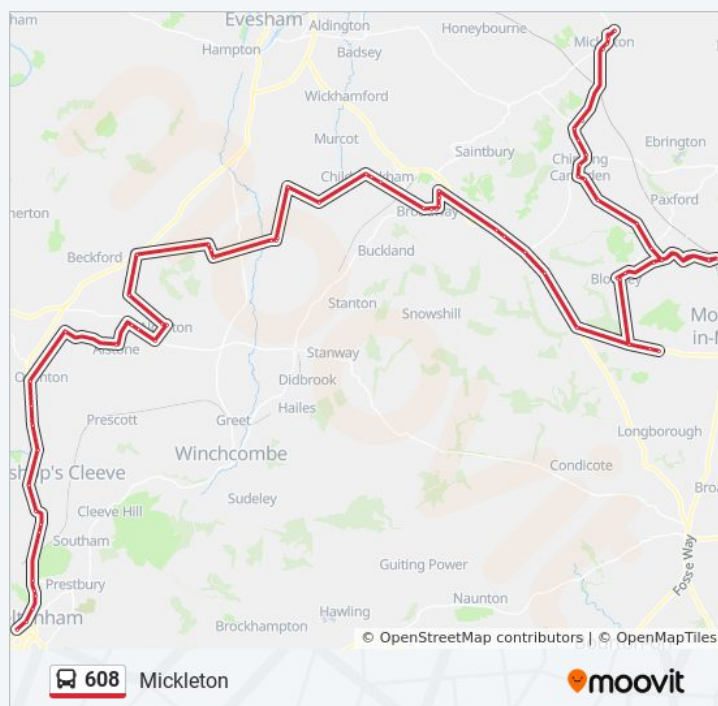

Stoke Road, Bishops Cleeve

Farmers' Arms, Bishops Cleeve

Gotherington Cross, Gotherington

Woolstone Turn, Woolstone

Oxenton Turn, Oxenton

Village Hall, Teddington

Bus Shelter, Alstone

Little Washbourne Turn, Little Washbourne

The Hobnails, Little Washbourne

Alderton Garage, Alderton

Cambridge Square, Alderton

Gardeners Arms, Alderton

Church Lane, Great Washbourne

Hillview Cottages, Grafton

Bank Farm Turn, Dumbleton

Blacksmiths Lane, Dumbleton

St Peter's Church, Dumbleton

St Catherine's Church, Wormington

Wormington Manor, Wormington

Three Ways North, Wormington

School Road, Aston Somerville

Buckland Fields, Buckland

Farmers Lane, Childswickham

Village Hall, Childswickham

Broadway Park, Childswickham

Lifford Hall, Broadway

The Lygon Arms, Broadway

Clock, Broadway

Colletts Fields, Broadway

Wells Gardens, Broadway

Sandcroft Avenue, Broadway

Broadway Tower Country Park, Chipping
Campden

Trip Duration: 117 min Line Summary: