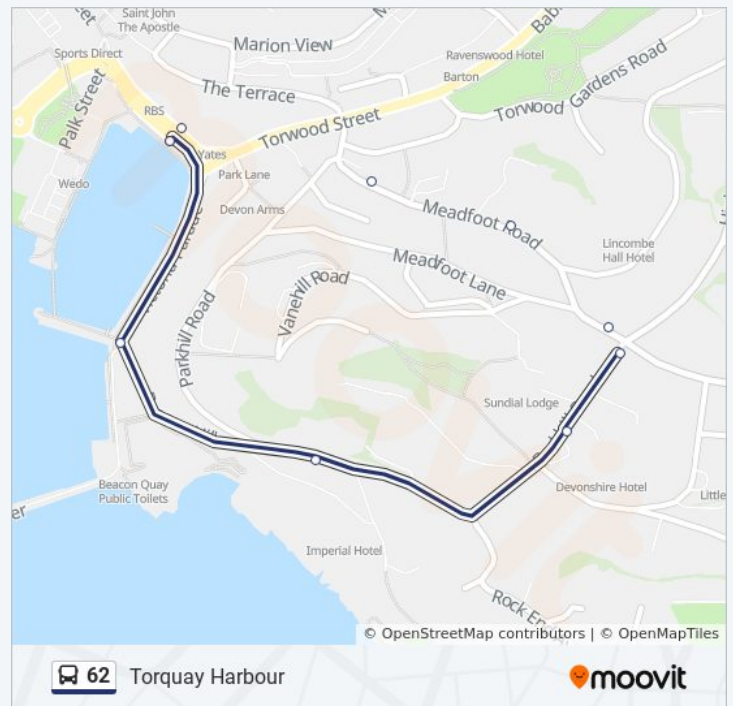

### Direction: Torquay

37 stops

[VIEW LINE SCHEDULE](#)

- Cary Parade, Torquay
- Pavilion, Torquay
- English Riviera Centre, Torquay
- Derwent Hotel Belgrave Road, Torquay
- Abbey Court Hotel, Torquay
- Torre Valley Playing Fields, Torquay
- Walnut Road Shops, Chelston
- Chelston Road, Chelston
- Hennapyn Road, Torquay
- Cockington Village, Cockington
- Cockington Court, Cockington
- Hawkins Avenue, Shiphay
- Markham Plantation, Torquay
- Sherwell Valley Road, Chelston
- Sherwell Valley Road, Chelston
- Sherwell Rise South, Chelston
- Nut Bush Lane 43, Chelston
- Walnut Road Shops, Chelston

### Direction: Torquay Harbour

36 stops

[VIEW LINE SCHEDULE](#)

Cary Parade, Torquay

Pavilion, Torquay

English Riviera Centre, Torquay

Derwent Hotel Belgrave Road, Torquay

Abbey Court Hotel, Torquay

### 62 bus Info

**Direction:** Torquay Harbour

**Stops:** 36

**Trip Duration:** 32 min

**Line Summary:**

Cockington Court, Cockington

Hawkins Avenue, Shiphay

Markham Plantation, Torquay

Meadfoot Road, Wellswood

Parkhill Road, Torquay

Meadfoot Sea Road, Wellswood

Hesketh Crescent, Torquay

Devonshire Hotel, Torquay

Imperial Hotel, Torquay

Victoria Parade, Torquay Harbour

62 bus time schedules and route maps are available in an offline PDF at [moovitapp.com](https://moovitapp.com). Use the [Moovit App](#) to see live bus times, train schedule or subway schedule, and step-by-step directions for all public transit in South West.