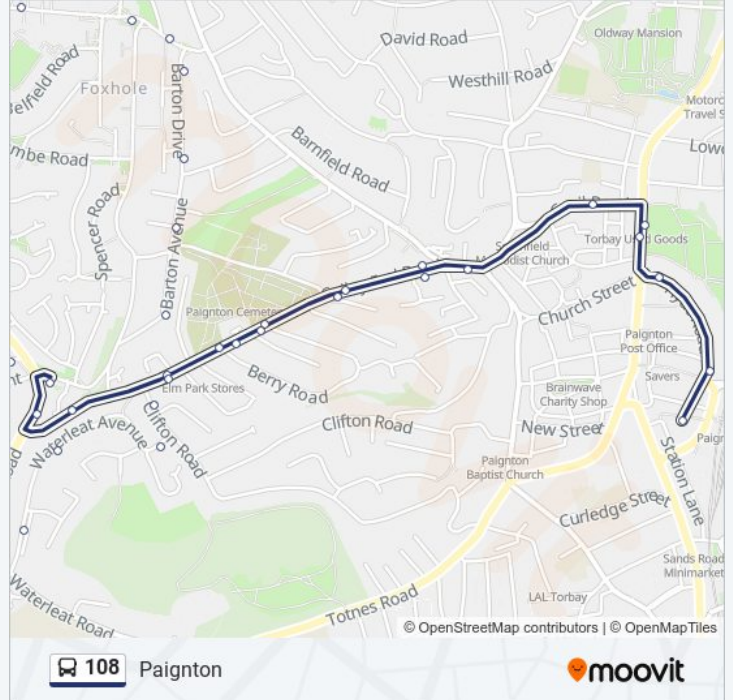

### Direction: Paignton

42 stops

[VIEW LINE SCHEDULE](#)

- Bus Station, Paignton
- Victoria Park, Paignton
- Colley End Road, Paignton
- The Greebys, Paignton
- Stansfeld Avenue, Paignton
- Berry Avenue, Paignton
- Berry Road, Paignton
- Colley End Road, Paignton
- Clifton Road, Paignton
- Waterleat Avenue 138, Paignton
- Waterleat Avenue, Paignton
- Waterleat Avenue, Paignton
- Shepherd Close, Paignton
- Kings Ash Road, Paignton
- Luscombe Road, Paignton
- Luscombe Road, Paignton
- Great Parks Community Centre, Paignton
- Alfriston Road, Paignton
- Lutyens Drive 22, Paignton
- Cotehele Drive, Paignton
- Spruce Way, Paignton
- Jasmine Grove, Paignton

### 108 bus Time Schedule

Paignton Route Timetable:

Sunday	09:00 - 17:00
Monday	07:12 - 18:20
Tuesday	07:12 - 18:20
Wednesday	07:12 - 18:20
Thursday	07:12 - 18:20
Friday	07:12 - 18:20
Saturday	08:32 - 17:00

### 108 bus Info

**Direction:** Paignton

**Stops:** 42

**Trip Duration:** 35 min

**Line Summary:**

Foxhole Clinic, Paignton  
 Smallcombe Road, Paignton  
 Redwell Lane, Paignton  
 Barton Drive, Paignton  
 Barton Drive, Paignton  
 Barton Gardens, Paignton  
 Barton Avenue, Paignton  
 Underidge Road, Paignton  
 Kings Ash Road, Paignton  
 Colley End Road, Paignton  
 Treesdale Close, Paignton  
 Berry Drive, Paignton  
 Berry Drive, Paignton  
 Colley End Road, Paignton  
 Colley End Road Lamorna, Paignton  
 Cecil Road, Paignton  
 Victoria Park, Paignton  
 Hyde Road, Paignton  
 Hyde Road, Paignton  
 Bus Station, Paignton

108 bus time schedules and route maps are available in an offline PDF at [moovitapp.com](https://moovitapp.com). Use the [Moovit App](#) to see live bus times, train schedule or subway schedule, and step-by-step directions for all public transit in South West.