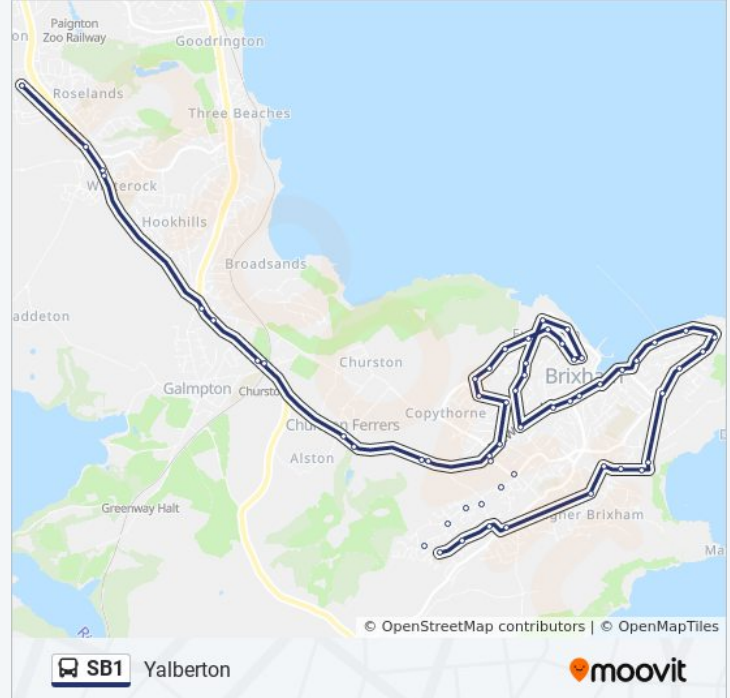

Shoalstone Beach, Brixham

Breakwater Beach, Brixham

Berry Head Road, Brixham

King Street Surgery, Brixham

King Street, Brixham

Town Square, Brixham

Museum, Brixham

Opposite Lower Manor Road, Brixham

Alma Road, Brixham

The Mount, Brixham

Wolston Close, Brixham

Vittery Close, Brixham

North Boundary Road, Brixham

Gollands, Brixham

Smardon Avenue, Brixham

Laywell Road, Churston

Churston Village, Churston

White Rock Way, Paignton

Brixham Road Sainsburys, Yalberton

subway schedule, and step-by-step directions for all public transit in South West.

[About Moovit](#) · [MaaS Solutions](#) · [Supported Countries](#) · [Mooviter Community](#)