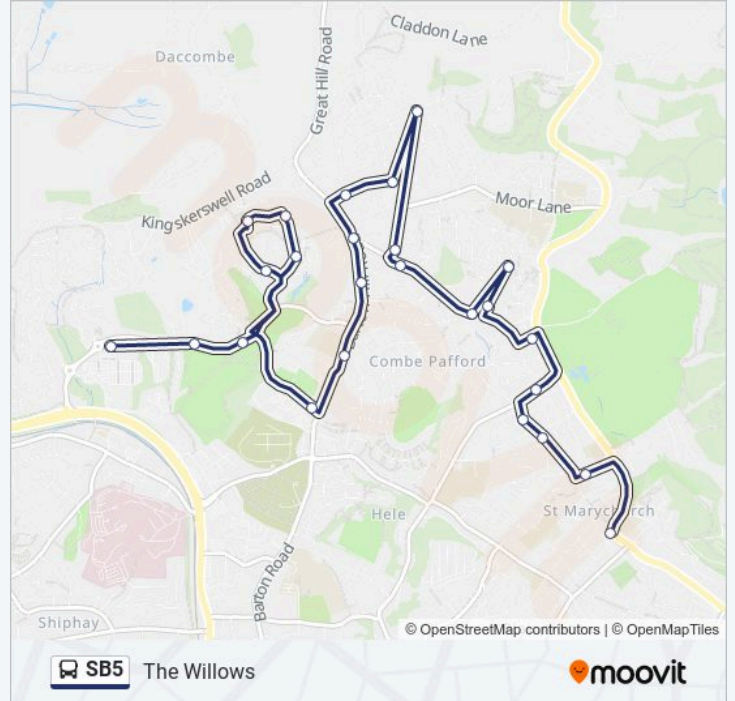

Marks & Spencer, the Willows

Browns Bridge, the Willows

Scotts Bridge, Edginswell

Torbay Hospital Annexe, Edginswell

Torbay Hospital Main Entrance, Shiphay

Direction: St Marychurch

33 stops

[VIEW LINE SCHEDULE](#)

Chilcote Memorial, St Marychurch

Direction: The Willows

25 stops

[VIEW LINE SCHEDULE](#)

Chilcote Memorial, St Marychurch

Petitor Road, St Marychurch

Park Road Post Office, St Marychurch

Park Road, St Marychurch

SB5 bus Info

Direction: The Willows

Stops: 25

Trip Duration: 20 min

Line Summary:

Barton Health Centre, Hele

Leeward Lane, the Willows

Montserrat Rise, the Willows

Kingsley Avenue, the Willows

Kingsley Square, the Willows

Cassiobury Way, Barton

Nightingale Close, the Willows

Marks & Spencer, the Willows

SB5 bus time schedules and route maps are available in an offline PDF at moovitapp.com. Use the Moovit App to see live bus times, train schedule or subway schedule, and step-by-step directions for all public transit in South West.