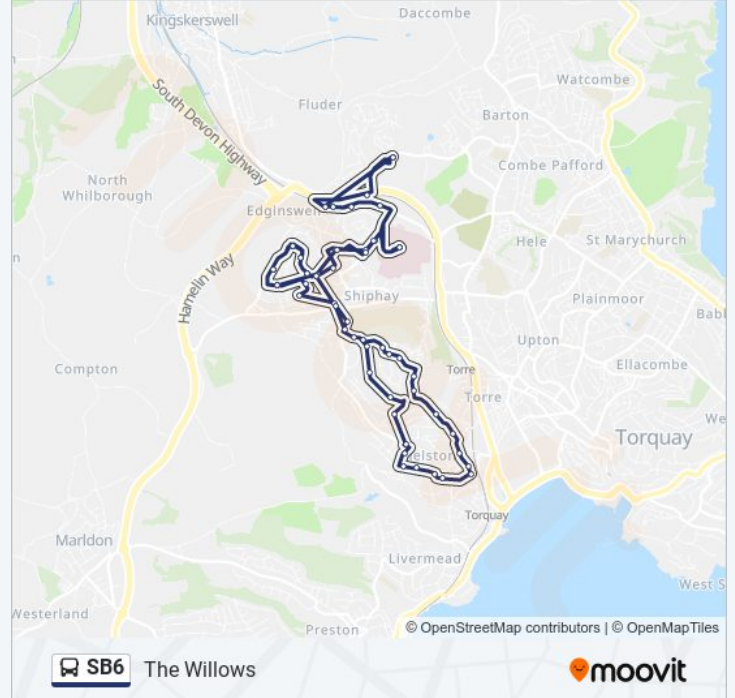

**Direction: The Willows**

57 stops

[VIEW LINE SCHEDULE](#)

- Marks & Spencer, the Willows
- Browns Bridge, the Willows
- Scotts Bridge, Edginswell
- Torbay Hospital Annexe, Edginswell
- Torbay Hospital Main Entrance, Shiphay
- Cadewell Lane, Shiphay
- Higher Cadewell Lane, Shiphay
- Crosspark Avenue, Edginswell
- St Andrews Church, Shiphay
- Exe Hill Primary School, Shiphay
- Fowey Avenue, Shiphay
- Fowey Aveunue Opp 30, Shiphay
- Huntacott Way, Shiphay
- Falmouth Close, Shiphay
- Fowey Avenue, Shiphay
- Tavy Avenue, Shiphay
- Torridge Avenue, Shiphay
- Dart Avenue, Shiphay
- Sherwell Valley Primary School, Shiphay
- Hawkins Avenue, Shiphay
- Markham Plantation, Torquay
- Sherwell Valley Road, Chelston

**SB6 bus Info**

**Direction:** The Willows

**Stops:** 57

**Trip Duration:** 40 min

**Line Summary:**

Sherwell Valley Road, Chelston

Sherwell Rise South, Chelston

Nut Bush Lane, Chelston

Sherwell Valley Primary School, Shiphay

Dart Avenue, Shiphay

Exe Hill Primary School, Shiphay

Fowey Avenue, Shiphay

Fowey Avenue Opp 30, Shiphay

Huntacott Way, Shiphay

Falmouth Close, Shiphay

Fowey Avenue, Shiphay

Exe Hill Primary School, Shiphay

Crosspark Avenue, Edginswell

Higher Cadewell Lane, Shiphay

Cadewell Lane, Shiphay

Torbay Hospital Main Entrance, Shiphay

Newton Road, Edginswell

Scotts Bridge, Edginswell

Marks & Spencer, the Willows