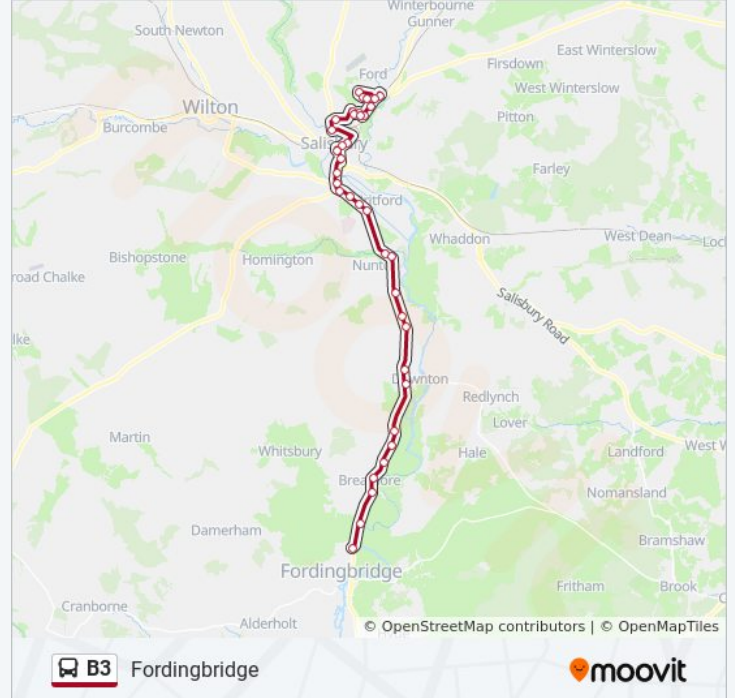

Matrimony Farmhouse, Nunton

Bus Shelter, Charlton All Saints

Warrens Lane, Charlton All Saints

Industrial Estate, Downton

The Bull, Downton

Lions Lodge, North Charford

South Charford Crossing, North Charford

Breamore House Turn, North Street

Village Hall, Breamore

Police Cottages, Breamore

Burgate Cross, Upper Burgate

Burgate Sch Grounds, Fordingbridge

B3 bus time schedules and route maps are available in an offline PDF at moovitapp.com. Use the [Moovit App](#) to see live bus times, train schedule or subway schedule, and step-by-step directions for all public transit in South West.