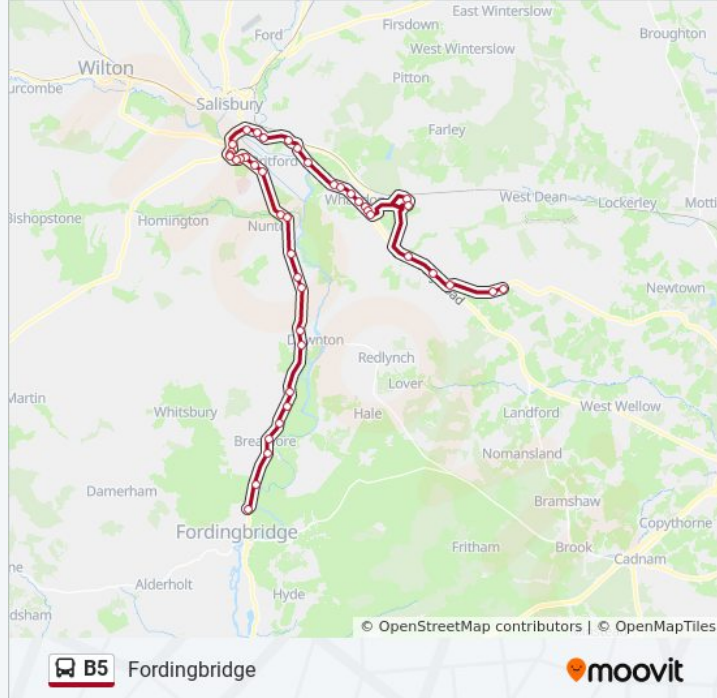

Stops: 41

Trip Duration: 62 min

Line Summary:

Ridings Mead, Salisbury

Ambulance Station, Salisbury

Viking Way, Salisbury

Longhill Drive, Salisbury

Milton Road, Salisbury

South Charford Crossing, North Charford

Breamore House Turn, North Street

Village Hall, Breamore

Police Cottages, Breamore

Burgate Cross, Upper Burgate

Burgate Sch Grounds, Fordingbridge

Direction: Whiteparish

46 stops

[VIEW LINE SCHEDULE](#)

Kingfisher Drive, Lower Burgate

Burgate Cross, Upper Burgate

Police Cottages, Breamore

Village Hall, Breamore

Breamore House Turn, North Street

South Charford Crossing, North Charford