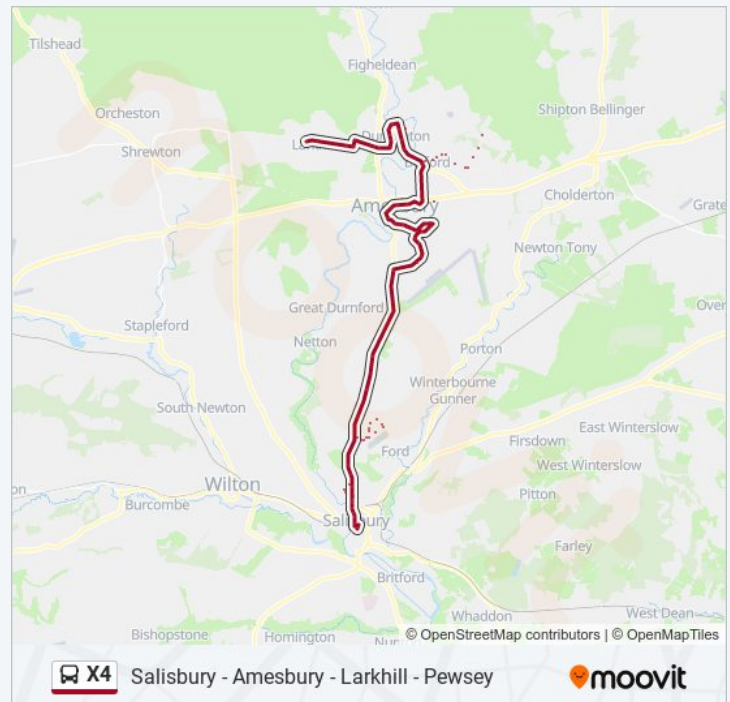

Direction: Larkhill

66 stops

[VIEW LINE SCHEDULE](#)

- Blue Boar Row, Salisbury
- Whites, Salisbury
- Mill Stream Approach, Salisbury
- Milford Hall Hotel, Salisbury
- Castle Roundabout, Salisbury
- Butts Road, Salisbury
- Victoria Park, Salisbury
- Warwick Close, Salisbury
- Waters Road Bottom, Salisbury
- Waters Road Top, Salisbury
- Pauls Dene Road, Salisbury
- Old Castle, Old Sarum Estate
- Beehive Roundabout, Old Sarum Estate
- Beehive P&R, Old Sarum Estate
- Old Sarum Garden Centre, Old Sarum Estate
- Portway, Old Sarum Estate
- Partridge Way, Old Sarum Estate
- Hendy Landrover, Old Sarum Estate
- Herman Way, Old Sarum Estate
- Robin Road, Old Sarum Estate
- Castle Well Drive, Salisbury
- Dinnis Way, Old Sarum Estate
- Old Sarum Primary School, Old Sarum Estate
- Ramsbury Drive, Old Sarum Estate
- Old Sarum Garden Centre, Old Sarum Estate
- Longhedge, Winterbourne
- Salterton Farm, Winterbourne
- High Post Crossroads, Winterbourne
- White Railings Roundabout, Amesbury
- Muggleton Road, Boscombe Down

X4 bus Time Schedule

Larkhill Route Timetable:

Sunday	09:30 - 16:30
Monday	09:30 - 16:30
Tuesday	05:27 - 22:05
Wednesday	05:27 - 22:05
Thursday	05:27 - 22:05
Friday	05:27 - 22:05
Saturday	07:15 - 22:05

X4 bus Info

Direction: Larkhill

Stops: 66

Trip Duration: 49 min

Line Summary: