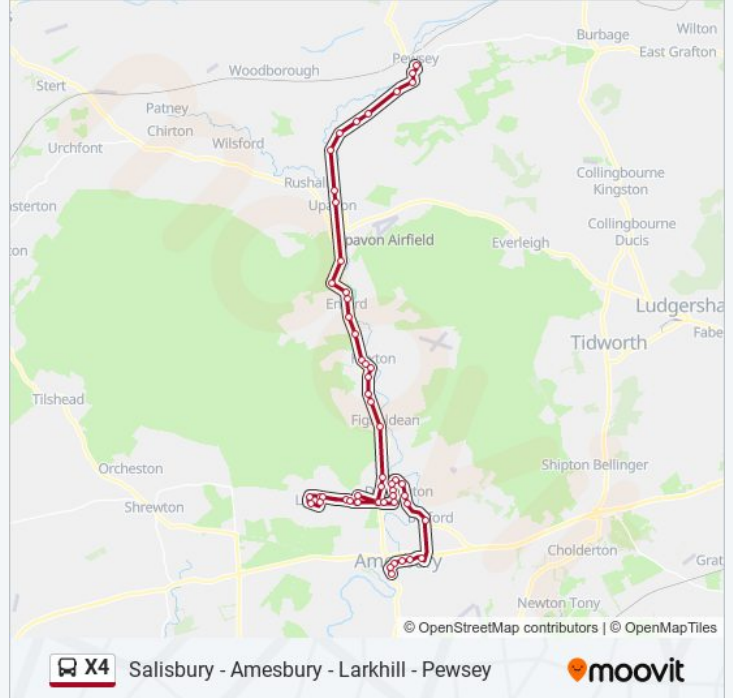

Stops: 53

Trip Duration: 55 min

Line Summary:

Figheldean Turn, Figheldean
Hackthorne Road, Durrington
Avon Fields, Durrington
Stonehenge Inn Roundabout, Durrington
Stonehenge Retail Park, Larkhill
Royal School Of Artillery, Larkhill
Packway Shops, Larkhill
Medical Centre, Larkhill
Heath Square, Larkhill
Alanbrooke Road, Larkhill
Packway Shops, Larkhill
Royal School Of Artillery, Larkhill
Stonehenge Retail Park, Larkhill
St Michael's School, Larkhill
Stonehenge Inn Roundabout, Durrington
Stonehenge Inn, Durrington
Bottom Of Meads Road, Durrington
Coronation Road, Durrington
Village Hall, Durrington
Clover Lane, Durrington
All Saints Church, Durrington
School Road, Durrington
Surgery, Durrington
Rangers Garage, Durrington
High Street, Bulford
Lidl, Amesbury
Tesco Roundabout, Amesbury
Kitchener Road, Amesbury
Coopers Close, Amesbury
The Cloisters, Amesbury
Library, Amesbury