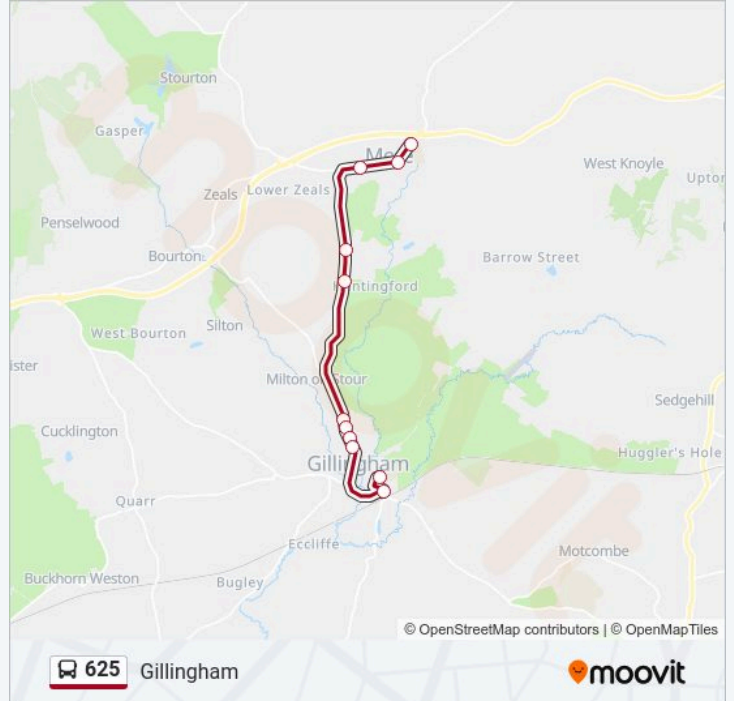

## Direction: Gillingham

11 stops

[VIEW LINE SCHEDULE](#)

Fire Station, Mere  
Car Park, Mere  
Bramley Hill, Mere  
The Farm, Mere  
Huntingford Turn, Huntingford  
Shires Gate Roundabout, Colesbrook  
The Fire Station, Peacemarsh  
Wessex Way, Peacemarsh  
Wavering Lane, Gillingham  
Barn Surgery, Gillingham  
Gillingham School, Gillingham

## 625 bus Info

**Direction:** Gillingham

**Stops:** 11

**Trip Duration:** 25 min

**Line Summary:**

### Direction: Mere

12 stops

[VIEW LINE SCHEDULE](#)

- Gillingham School, Gillingham
- Barn Surgery, Gillingham
- Wavering Lane, Gillingham
- Claremont Avenue, Peacemarsh
- Peacemarsh Garage, Peacemarsh
- The Fire Station, Peacemarsh
- Shires Gate Roundabout, Colesbrook
- Huntingford Turn, Huntingford
- The Farm, Mere
- Bramley Hill, Mere
- Car Park, Mere
- Fire Station, Mere