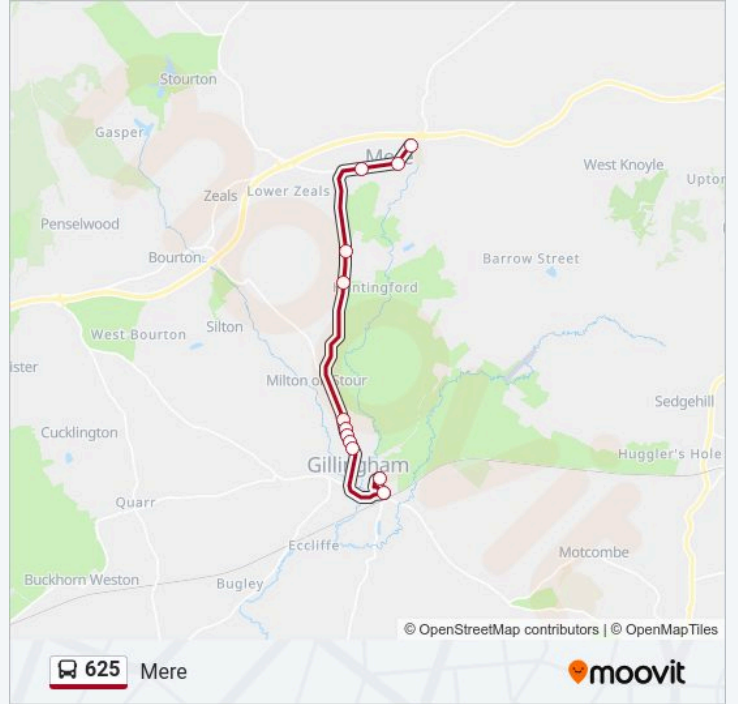

## Direction: Gillingham

11 stops

[VIEW LINE SCHEDULE](#)

Fire Station, Mere  
Car Park, Mere  
Bramley Hill, Mere  
The Farm, Mere  
Huntingford Turn, Huntingford  
Shires Gate Roundabout, Colesbrook  
The Fire Station, Peacemarsh  
Wessex Way, Peacemarsh  
Wavering Lane, Gillingham  
Barn Surgery, Gillingham  
Gillingham School, Gillingham

## 625 bus Info

**Direction:** Gillingham

**Stops:** 11

**Trip Duration:** 25 min

**Line Summary:**

### Direction: Mere

12 stops

[VIEW LINE SCHEDULE](#)

- Gillingham School, Gillingham
- Barn Surgery, Gillingham
- Wavering Lane, Gillingham
- Claremont Avenue, Peacemarsh
- Peacemarsh Garage, Peacemarsh
- The Fire Station, Peacemarsh
- Shires Gate Roundabout, Colesbrook
- Huntingford Turn, Huntingford
- The Farm, Mere
- Bramley Hill, Mere
- Car Park, Mere
- Fire Station, Mere

### 625 bus Info

**Direction:** Mere

**Stops:** 12

**Trip Duration:** 25 min

**Line Summary:**

625 bus time schedules and route maps are available in an offline PDF at [moovitapp.com](https://moovitapp.com). Use the Moovit App to see live bus times, train schedule or subway schedule, and step-by-step directions for all public transit in South West.