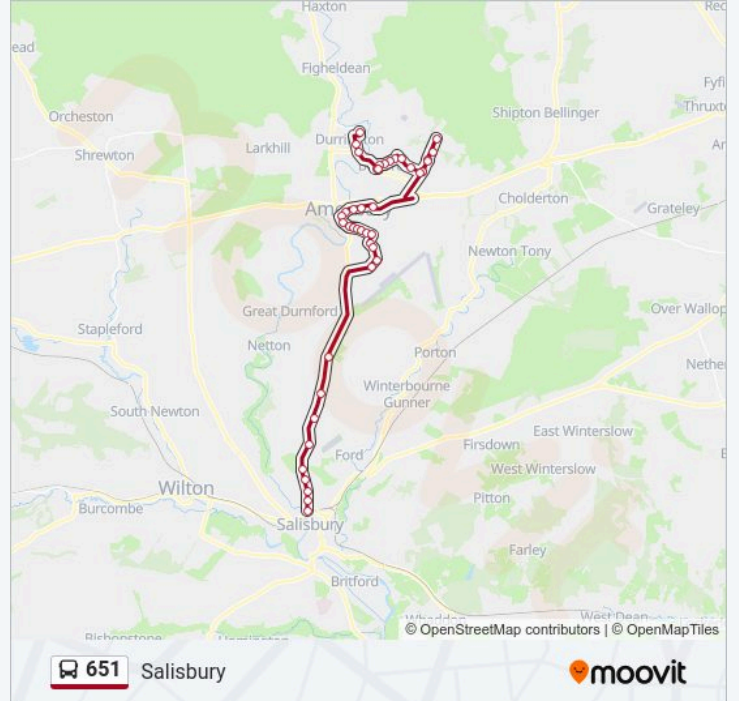

**Stops:** 43

**Trip Duration:** 43 min

**Line Summary:**

Coopers Close, Amesbury

The Cloisters, Amesbury

Library, Amesbury

Christ the King School, Amesbury

Parsonage Road, Amesbury

Mill Green Road, Amesbury

Holders Road, Amesbury

Lyndhurst Road, Boscombe Down

Larkspur, Boscombe Down

Chambers Avenue, Boscombe Down

Archers Gate, Boscombe Down

Penny Lane, Boscombe Down

Muggleton Road, Boscombe Down

Victoria Park, Salisbury

Butts Road, Salisbury

651 bus time schedules and route maps are available in an offline PDF at [moovitapp.com](https://moovitapp.com). Use the Moovit App to see live bus times, train schedule or subway schedule, and step-by-step directions for all public transit in South West.