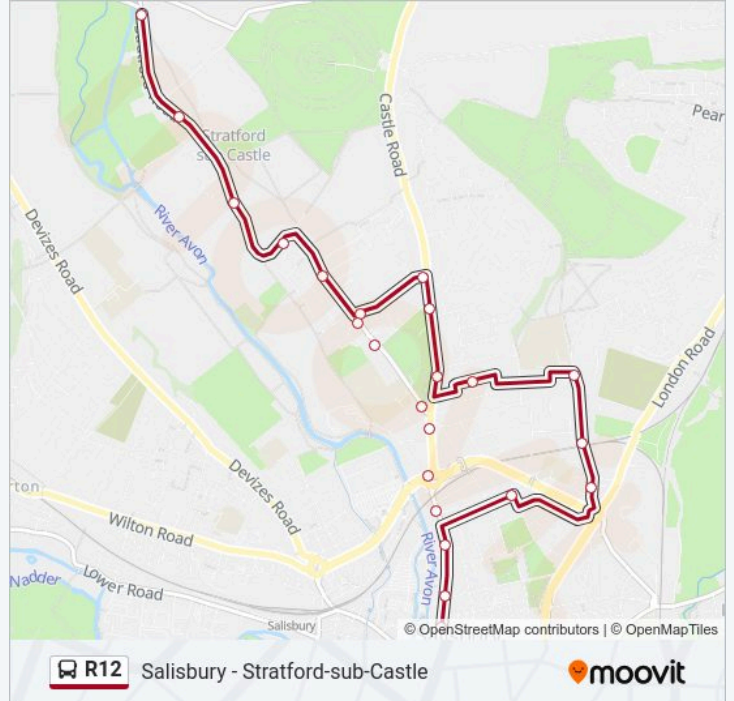

Direction: Salisbury

17 stops

[VIEW LINE SCHEDULE](#)

Tesco, Salisbury
Whites, Salisbury
Mill Stream Approach, Salisbury
Wyndham Road, Salisbury
St Marks Church, Salisbury
Downsview House, Salisbury
St Marks School, Salisbury
Cornwall Road, Salisbury
Victoria Park, Salisbury
St Francis Church, Salisbury
Waters Road Top, Salisbury
Waters Road Bottom, Salisbury
Hathaway Close, Salisbury
Longcroft, Salisbury
Chancellors Farm, Salisbury
C Of E Primary School, Stratford Sub Castle
Stratford Bridge, Salisbury

R12 bus Time Schedule

Salisbury Route Timetable:

Sunday	Not Operational
Monday	08:53 - 14:50
Tuesday	08:53 - 14:50
Wednesday	08:53 - 14:50
Thursday	08:53 - 14:50
Friday	08:53 - 14:50
Saturday	09:20 - 13:50

R12 bus Info

Direction: Salisbury

Stops: 17

Trip Duration: 14 min

Line Summary:

Direction: Salisbury

17 stops

[VIEW LINE SCHEDULE](#)

R12 bus Info

Direction: Salisbury

Stops: 17

Trip Duration: 16 min

Line Summary:

R12 bus time schedules and route maps are available in an offline PDF at moovitapp.com. Use the Moovit App to see live bus times, train schedule or subway schedule, and step-by-step directions for all public transit in South West.