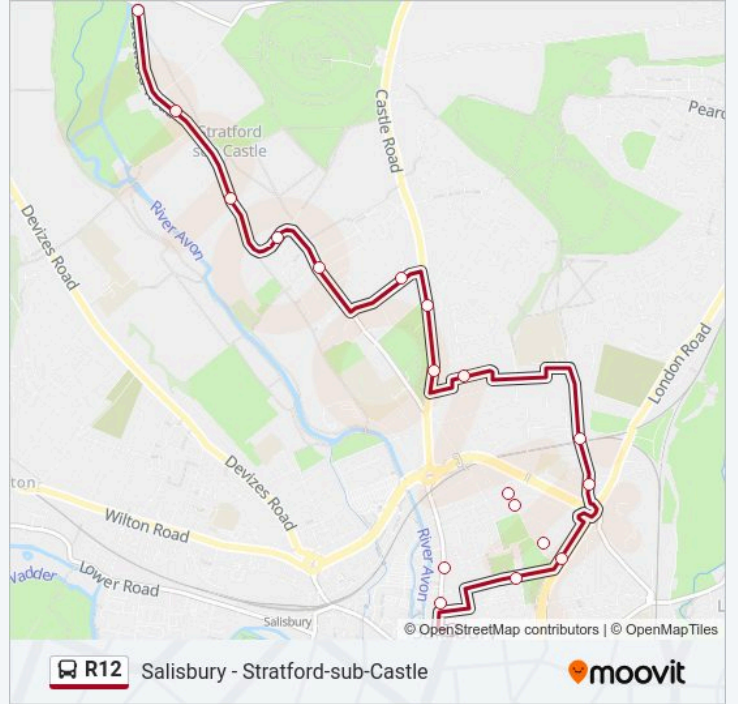

Direction: Salisbury

17 stops

[VIEW LINE SCHEDULE](#)

Tesco, Salisbury
Whites, Salisbury
Mill Stream Approach, Salisbury
Wyndham Road, Salisbury
St Marks Church, Salisbury
Downsview House, Salisbury
St Marks School, Salisbury
Cornwall Road, Salisbury
Victoria Park, Salisbury
St Francis Church, Salisbury
Waters Road Top, Salisbury
Waters Road Bottom, Salisbury
Hathaway Close, Salisbury
Longcroft, Salisbury
Chancellors Farm, Salisbury
C Of E Primary School, Stratford Sub Castle
Stratford Bridge, Salisbury

R12 bus Info

Direction: Salisbury

Stops: 17

Trip Duration: 14 min

Line Summary:

Direction: Salisbury

17 stops

[VIEW LINE SCHEDULE](#)

R12 bus Info

Direction: Salisbury

Stops: 17

Trip Duration: 16 min

Line Summary:

R12 bus time schedules and route maps are available in an offline PDF at moovitapp.com. Use the Moovit App to see live bus times, train schedule or subway schedule, and step-by-step directions for all public transit in South West.