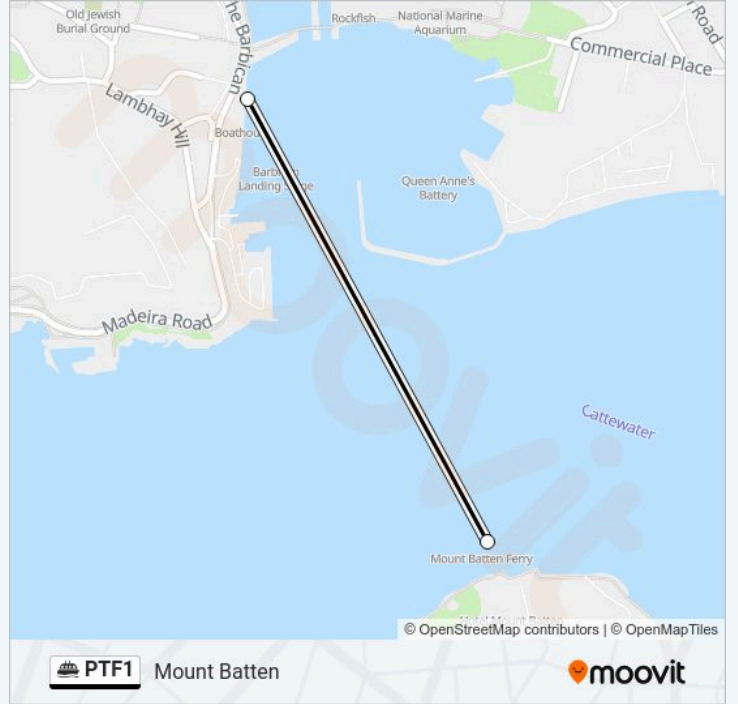

### Direction: Barbican

2 stops

[VIEW LINE SCHEDULE](#)

Plymouth Mount Batten Ferry Landing, Mount Batten

Plymouth (Barbican) Landing Stage, Barbican

### PTF1 ferry Info

**Direction:** Barbican

**Stops:** 2

**Trip Duration:** 4 min

**Line Summary:**

### Direction: Mount Batten

2 stops

[VIEW LINE SCHEDULE](#)

Plymouth (Barbican) Landing Stage, Barbican

Plymouth Mount Batten Ferry Landing, Mount Batten

### PTF1 ferry Info

**Direction:** Mount Batten

**Stops:** 2

**Trip Duration:** 4 min

**Line Summary:**

PTF1 ferry time schedules and route maps are available in an offline PDF at [moovitapp.com](https://moovitapp.com). Use the Moovit App to see live bus times, train schedule or subway schedule, and step-by-step directions for all public transit in South West.