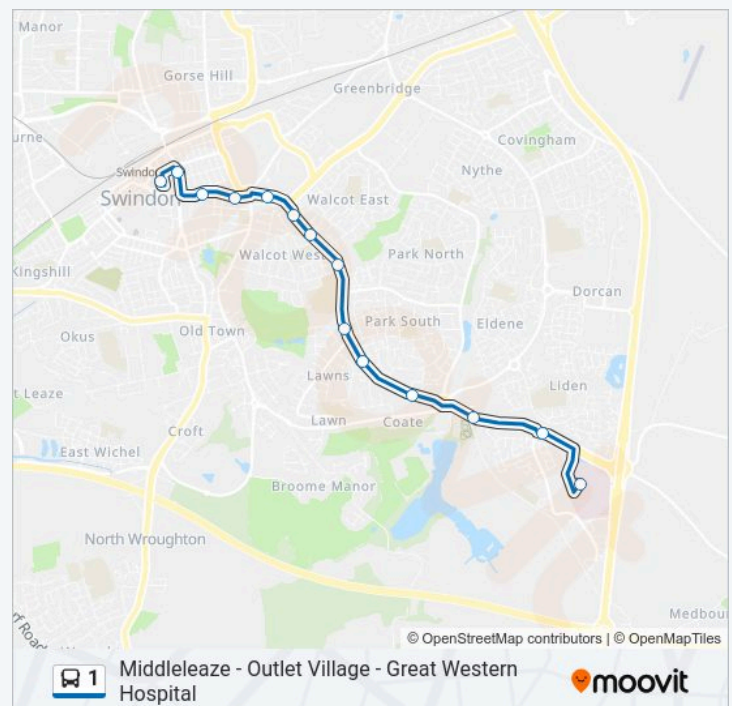

Use the Moovit App to find the closest 1 bus station near you and find out when is the next 1 bus arriving.

Direction: Common Head

43 stops

[VIEW LINE SCHEDULE](#)

- Grange Park Subway, Grange Park
- Camden Close, Grange Park
- Bradenham Road, Grange Park
- Eworth Close, Grange Park
- Hampton Drive, Grange Park
- Sleaford Close, Grange Park
- Wilmot Close, the Prinnels
- Grandison Close, the Prinnels
- Alba Close, Middleleaze
- Camton Road, Middleleaze
- Pearl Road, Middleleaze
- Village Inn, Ramleaze
- Charolais Drive, Ramleaze
- Orkney Close, Ramleaze
- Link Centre, Link Leisure Centre
- Ashington, Westlea
- Springhill Close, Westlea
- Risingham Mead, Westlea
- Littlecote Close, Westlea
- Mannington Bus Link, Westlea
- Mannington Roundabout, Mannington

1 bus Info

Direction: Ramleaze

Stops: 41

Trip Duration: 46 min

Line Summary:

Charolais Drive, Ramleaze

Orkney Close, Ramleaze

Direction: Swindon

14 stops

[VIEW LINE SCHEDULE](#)

Great Western Hospital, Common Head

Coate Village, Coate

Sun Inn, Coate

Ripon Way, Park South

Berrington Road, Lawn

Kirby Close, Park South

1 bus Info

Direction: Swindon

Stops: 14

Trip Duration: 12 min

Line Summary:

Direction: Swindon

31 stops

[VIEW LINE SCHEDULE](#)