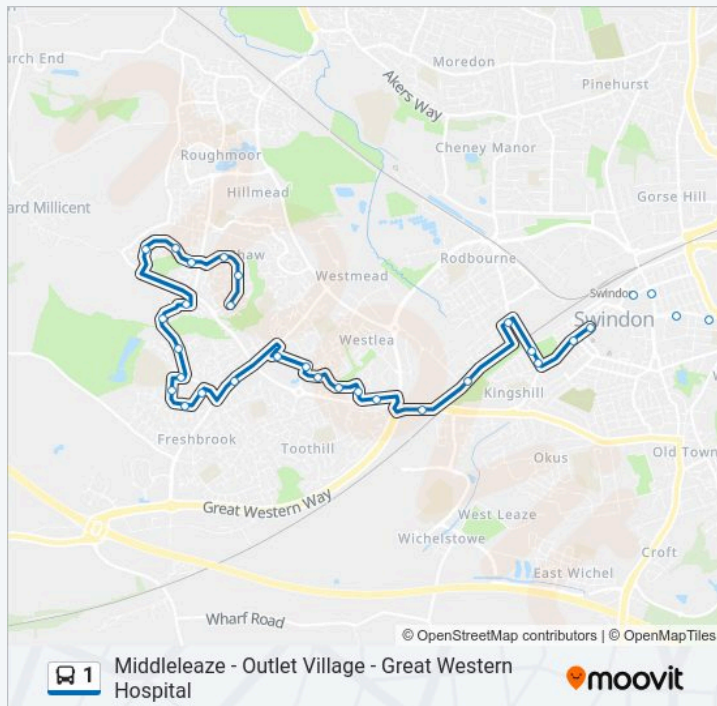

Risingham Mead, Westlea

Springhill Close, Westlea

Ashington, Westlea

Link Centre, Link Leisure Centre

Grange Park Subway, Grange Park

Camden Close, Grange Park

Bradenham Road, Grange Park

Eworth Close, Grange Park

Hampton Drive, Grange Park

Sleaford Close, Grange Park

Wilmot Close, the Prinnels

Grandison Close, the Prinnels

Alba Close, Middleleaze

Camton Road, Middleleaze

Pearl Road, Middleleaze

Village Inn, Ramleaze

1 bus Info

Direction: Ramleaze

Stops: 41

Trip Duration: 46 min

Line Summary:

Charolais Drive, Ramleaze

Orkney Close, Ramleaze

Direction: Swindon

14 stops

[VIEW LINE SCHEDULE](#)

Great Western Hospital, Common Head

Coate Village, Coate

Sun Inn, Coate

Ripon Way, Park South

Berrington Road, Lawn

Kirby Close, Park South