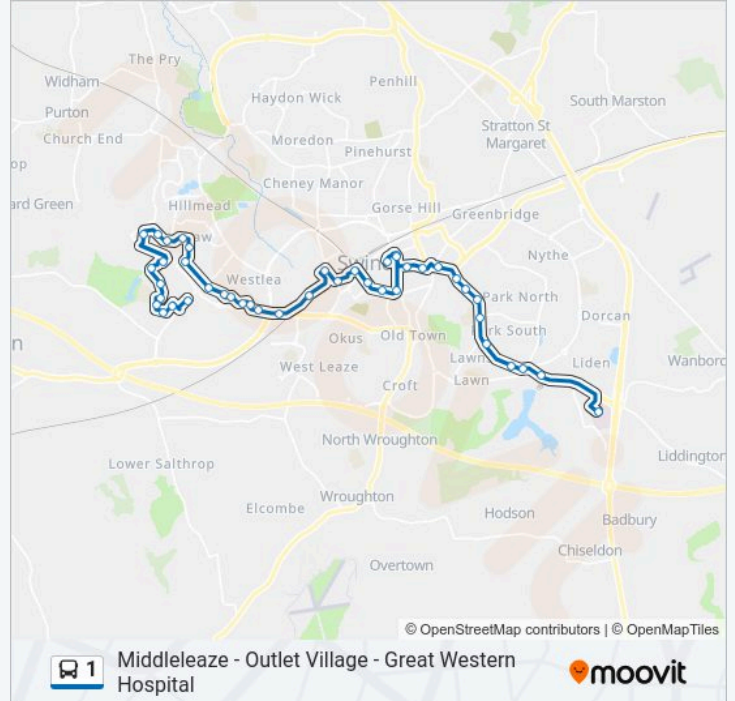

1 bus Info

Direction: Common Head

Stops: 43

Trip Duration: 58 min

Line Summary:

Padstow Road, Bridgemead

Great Western Outlet Village, Even Swindon

Dean Street, Swindon

Fire Station, Swindon

Ambulance Station, Swindon

Russell Walk, Walcot East

Sussex Place, Walcot East

New College, Park North

Kirby Close, Park South

Berrington Road, Lawn

Ripon Way, Park South

Coate Water, Coate

Sun Inn, Coate

Great Western Hospital, Common Head

Direction: Ramleaze

41 stops

[VIEW LINE SCHEDULE](#)

Great Western Hospital, Common Head

Coate Village, Coate

Health Hydro, Swindon

Birch Street, Swindon

Dean Street, Swindon

Great Western Outlet Village, Even Swindon

Padstow Road, Bridgemead

Mannington Roundabout, Mannington

Mannington Bus Link, Westlea

Littlecote Close, Westlea