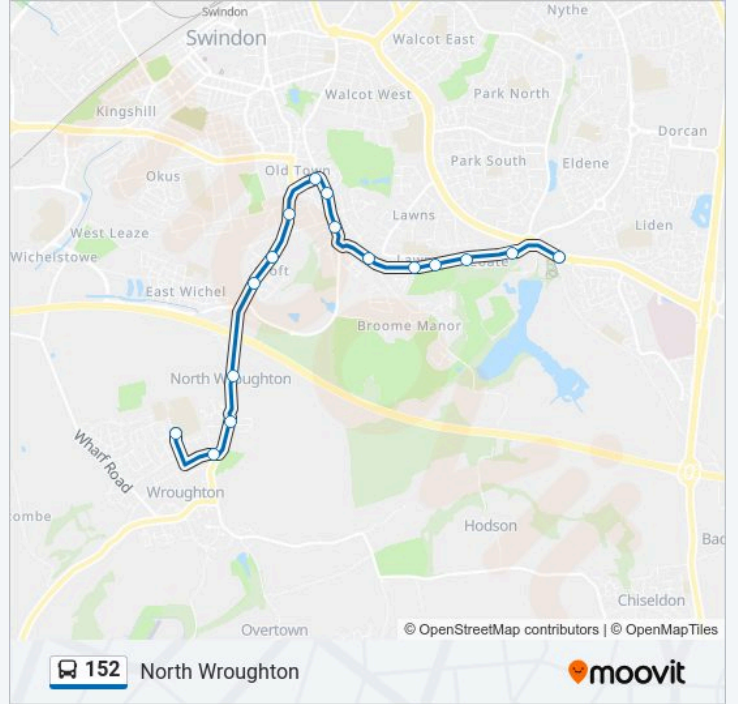

152 bus Info

Direction: Coate

Stops: 16

Trip Duration: 26 min

Line Summary:

Direction: North Wroughton

16 stops

[VIEW LINE SCHEDULE](#)

- Sun Inn, Coate
- The Birches, Lawn
- Coate Hill Top, Lawn
- Recreation Ground, Lawn
- Downs View Road, Lawn
- Broome Manor Lane, Lawn
- Evelyn Street, Old Town
- Old Mill Lane, Old Town
- Newport Street Co-Op, Old Town
- St Margaret's Road, Old Town
- Tismeads Crescent North, Old Town
- Tismeads Crescent South, Old Town
- Woodland View, North Wroughton
- Lister Road, North Wroughton
- Berkeley Road, Wroughton
- Ridgeway School, North Wroughton

152 bus Time Schedule

North Wroughton Route Timetable:

Monday	08:06
Tuesday	08:06
Wednesday	08:06
Thursday	08:06
Friday	08:06
Saturday	Not Operational
Sunday	Not Operational

152 bus Info

Direction: North Wroughton

Stops: 16

Trip Duration: 19 min

Line Summary:

152 bus time schedules and route maps are available in an offline PDF at moovitapp.com. Use the Moovit App to see live bus times, train schedule or subway schedule, and step-by-step directions for all public transit in South West.