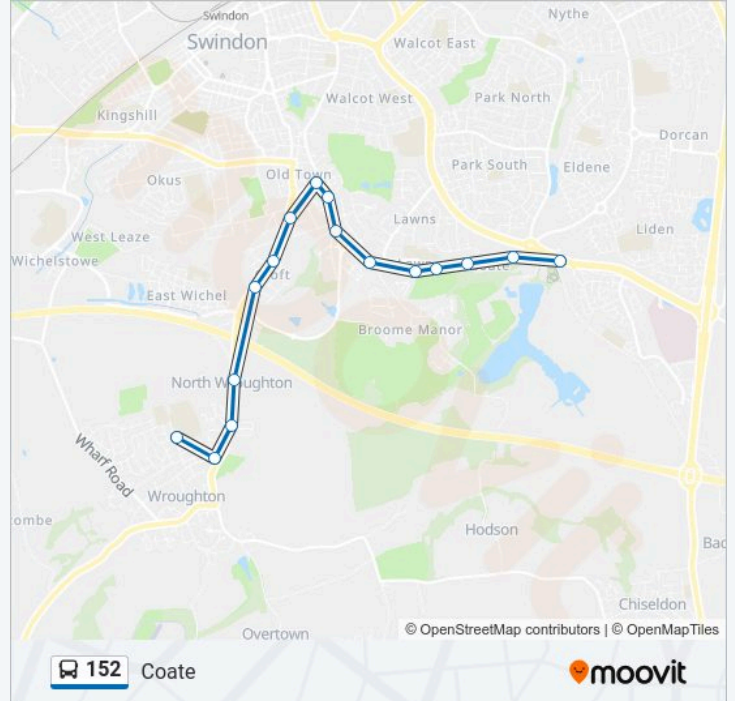

Direction: Coate

16 stops

[VIEW LINE SCHEDULE](#)

Ridgeway School, North Wroughton

Berkeley Road, Wroughton

Lister Road, North Wroughton

Woodland View, North Wroughton

Tismeads Crescent South, Old Town

Tismeads Crescent North, Old Town

St Margaret's Road, Old Town

Newport Street Co-Op, Old Town

Old Mill Lane, Old Town

Evelyn Street, Old Town

Broome Manor Lane, Lawn

Downs View Road, Lawn

Recreation Ground, Lawn

Coate Hill Top, Lawn

The Birches, Lawn

Sun Inn, Coate

152 bus Time Schedule

Coate Route Timetable:

Monday	15:25
Tuesday	15:25
Wednesday	15:25
Thursday	15:25
Friday	15:25
Saturday	Not Operational
Sunday	Not Operational

152 bus Info

Direction: Coate

Stops: 16

Trip Duration: 26 min

Line Summary:

Direction: North Wroughton

16 stops

[VIEW LINE SCHEDULE](#)