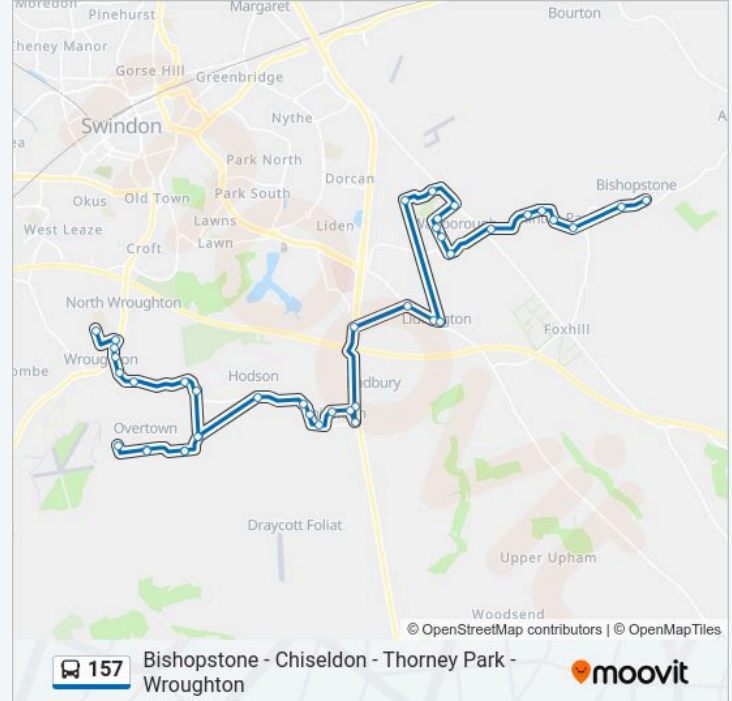

 **157 Line****Bishopstone - Chiseldon - Thorney Park - Wroughton**[Get The App](#)

The 157 bus line Bishopstone - Chiseldon - Thorney Park - Wroughton has one route. For regular weekdays, their operation hours are:

(1) Bishopstone: 16:45

Use the Moovit App to find the closest 157 bus station near you and find out when is the next 157 bus arriving.

Direction: Bishopstone

41 stops

[VIEW LINE SCHEDULE](#)

Ridgeway School, North Wroughton

157 bus Info**Direction:** Bishopstone**Stops:** 41**Trip Duration:** 40 min**Line Summary:**

Primary School, Chiseldon

New Road, Chiseldon

Butts Road, Chiseldon

Badbury Wick

Purley Road, Liddington

Village Inn, Liddington

Black Horse, Wanborough

Upper Farm, Hinton Parva

Lower Farm, Hinton Parva

City Corner, Hinton Parva

Russley Down Turn, Hinton Parva

Whatleys Orchard, Bishopstone

Bishopstone Pond, Bishopstone

157 bus time schedules and route maps are available in an offline PDF at moovitapp.com. Use the Moovit App to see live bus times, train schedule or subway schedule, and step-by-step directions for all public transit in South West.