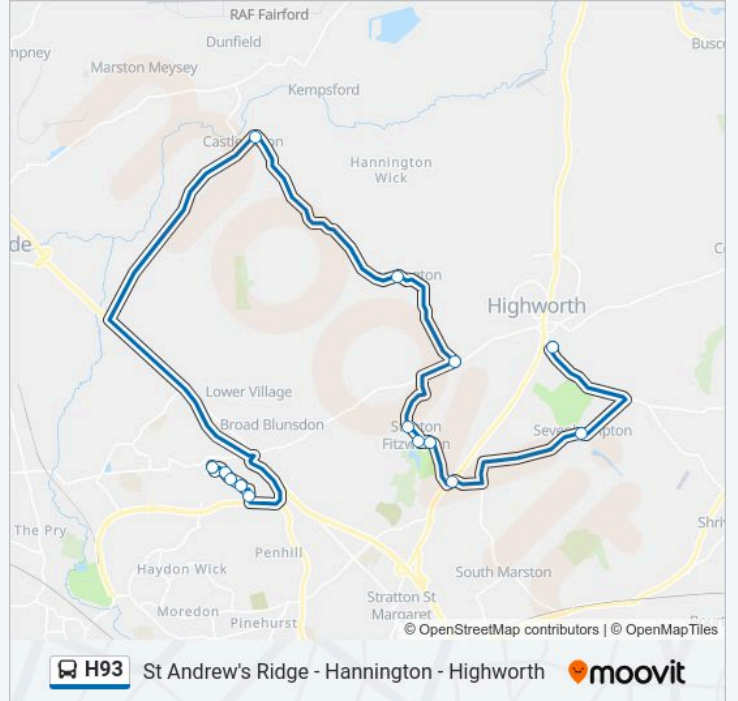

Use the Moovit App to find the closest H93 bus station near you and find out when is the next H93 bus arriving.

Direction: St Andrews Ridge

14 stops

[VIEW LINE SCHEDULE](#)

- Warneford School, Redlands
- Highworth Road, Sevenhampton
- Stanton Fitzwarren Turn, Sth Marston Ind Est
- The Avenue, Stanton Fitzwarren
- Hossil Lane, Stanton Fitzwarren
- Mill Lane, Stanton Fitzwarren
- Freke Arms, Swanborough
- Hannington
- Church View, Castle Eaton
- Vygon, St Andrews Ridge
- Highdown Way, St Andrews Ridge
- Jovial Monk, St Andrews Ridge
- Wallis Drive, St Andrews Ridge
- Thornhill Drive, St Andrews Ridge

H93 bus Time Schedule

St Andrews Ridge Route Timetable:

Monday	15:35
Tuesday	15:35
Wednesday	15:35
Thursday	15:35
Friday	15:35
Saturday	Not Operational
Sunday	Not Operational

H93 bus Info

Direction: St Andrews Ridge

Stops: 14

Trip Duration: 38 min

Line Summary:

**Direction: Redlands**

14 stops

[VIEW LINE SCHEDULE](#)

- Thornhill Drive, St Andrews Ridge
- Wallis Drive, St Andrews Ridge
- Jovial Monk, St Andrews Ridge
- Highdown Way, St Andrews Ridge
- Vygon, St Andrews Ridge
- Church View, Castle Eaton
- Hannington
- Freke Arms, Swanborough
- Mill Lane, Stanton Fitzwarren
- Hossil Lane, Stanton Fitzwarren
- The Avenue, Stanton Fitzwarren
- Stanton Fitzwarren Turn, Sth Marston Ind Est
- Highworth Road, Sevenhampton
- Warneford School, Redlands