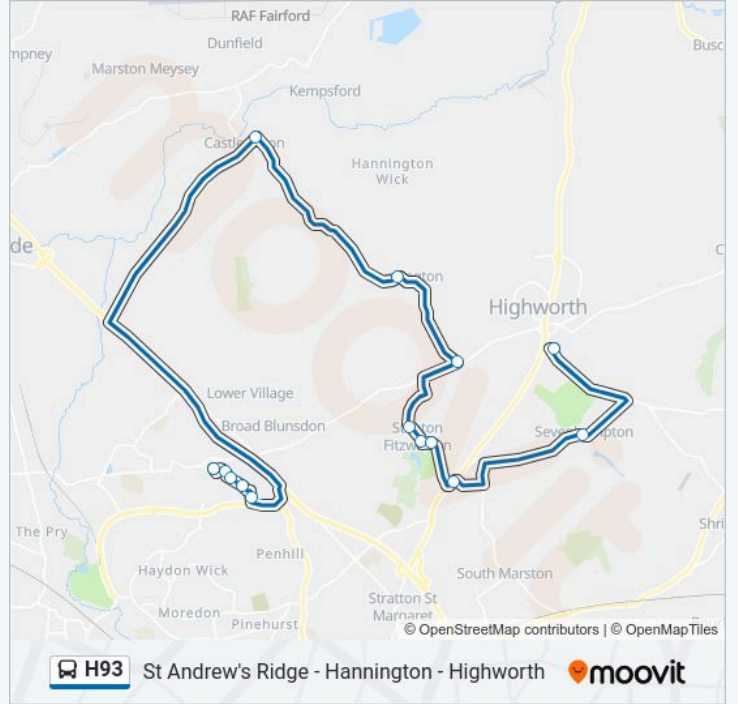

Use the Moovit App to find the closest H93 bus station near you and find out when is the next H93 bus arriving.

Direction: St Andrews Ridge

14 stops

[VIEW LINE SCHEDULE](#)

- Warneford School, Redlands
- Highworth Road, Sevenhampton
- Stanton Fitzwarren Turn, Sth Marston Ind Est
- The Avenue, Stanton Fitzwarren
- Hossil Lane, Stanton Fitzwarren
- Mill Lane, Stanton Fitzwarren
- Freke Arms, Swanborough
- Hannington
- Church View, Castle Eaton
- Vygon, St Andrews Ridge
- Highdown Way, St Andrews Ridge
- Jovial Monk, St Andrews Ridge
- Wallis Drive, St Andrews Ridge
- Thornhill Drive, St Andrews Ridge

Stops: 14

Trip Duration: 38 min

Line Summary:

**Direction: Redlands**

14 stops

[VIEW LINE SCHEDULE](#)

- Thornhill Drive, St Andrews Ridge
- Wallis Drive, St Andrews Ridge
- Jovial Monk, St Andrews Ridge
- Highdown Way, St Andrews Ridge
- Vygon, St Andrews Ridge
- Church View, Castle Eaton
- Hannington
- Freke Arms, Swanborough
- Mill Lane, Stanton Fitzwarren
- Hossil Lane, Stanton Fitzwarren
- The Avenue, Stanton Fitzwarren
- Stanton Fitzwarren Turn, Sth Marston Ind Est
- Highworth Road, Sevenhampton
- Warneford School, Redlands

**H93 bus Time Schedule**

Redlands Route Timetable:

Monday	07:55
Tuesday	07:55
Wednesday	07:55
Thursday	07:55
Friday	07:55
Saturday	Not Operational
Sunday	Not Operational

**H93 bus Info**

**Direction:** Redlands

**Stops:** 14

**Trip Duration:** 40 min

**Line Summary:**

H93 bus time schedules and route maps are available in an offline PDF at [moovitapp.com](https://moovitapp.com). Use the Moovit App to see live bus times, train schedule or subway schedule, and step-by-step directions for all public transit in South West.