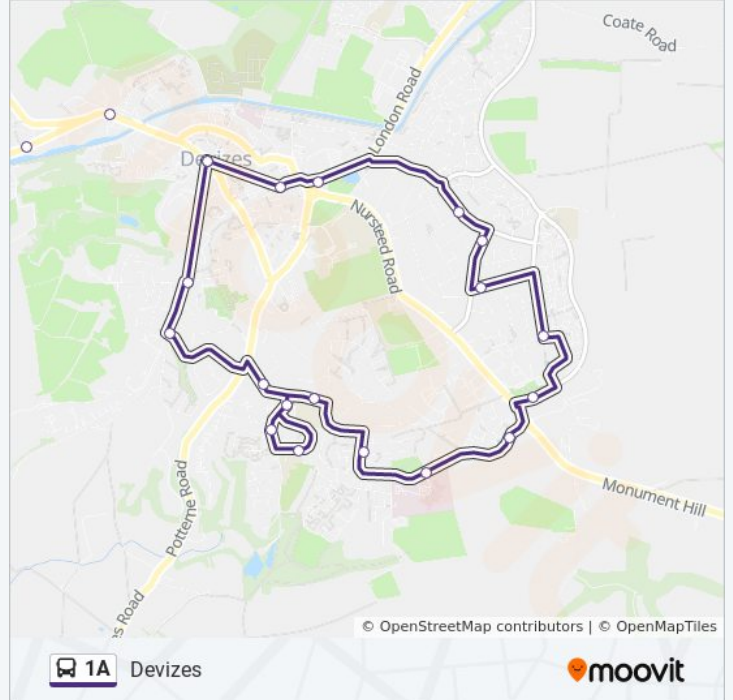

Devizes

[Get The App](#)

The 1A bus line Devizes has one route. For regular weekdays, their operation hours are:

(1) Devizes: 08:09 - 18:10

Use the Moovit App to find the closest 1A bus station near you and find out when is the next 1A bus arriving.

Direction: Devizes

20 stops

[VIEW LINE SCHEDULE](#)

- Market Place Costa, Devizes
- The Stores, Devizes
- Broadleas Road, Devizes
- Wickfield, Devizes
- Downlands School, Devizes
- Woodland Way, Devizes
- Wick Lane, Devizes
- Wansdyke School, Devizes
- Heritage Park, Devizes
- Green Lane Hospital, Nursteed
- Reeves Road, Nursteed
- Osmund Close, Nursteed
- Alan Cobham Road, Nursteed
- The Cavalier, Devizes
- Eastleigh Road, Devizes
- Kingsley Road, Devizes
- Jump Farm Roundabout, Devizes
- Kwik Fit, Devizes
- Sheep Street, Devizes
- Market Place Costa, Devizes

1A bus Time Schedule

Devizes Route Timetable:

| | |
|-----------|-----------------|
| Sunday | Not Operational |
| Monday | 08:09 - 18:10 |
| Tuesday | 08:09 - 18:10 |
| Wednesday | 08:09 - 18:10 |
| Thursday | 08:09 - 18:10 |
| Friday | 08:09 - 18:10 |
| Saturday | 08:15 - 16:30 |

1A bus Info

Direction: Devizes

Stops: 20

Trip Duration: 27 min

Line Summary:

1A bus time schedules and route maps are available in an offline PDF at moovitapp.com. Use the [Moovit App](#) to see live bus times, train schedule or subway schedule, and step-by-step directions for all public transit in South West.