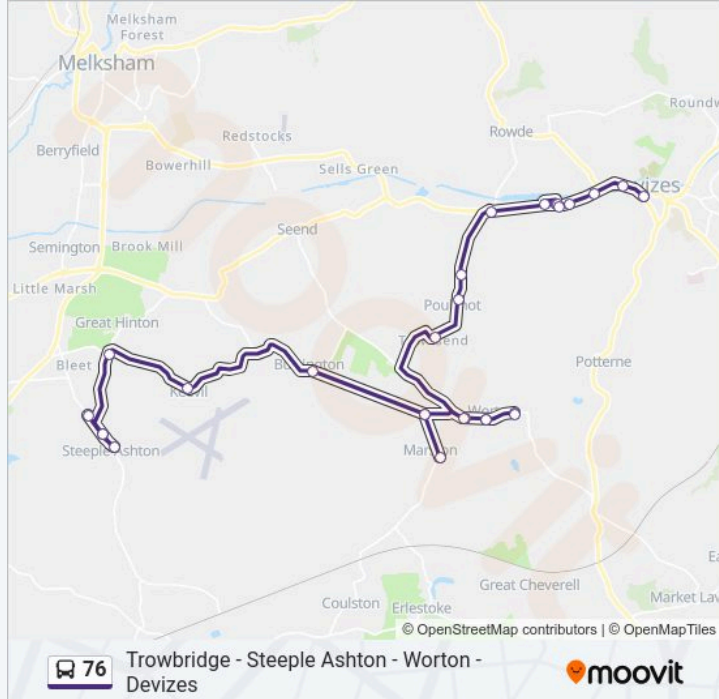

76 bus Info

Direction: Steeple Ashton

Stops: 28

Trip Duration: 40 min

Line Summary:

Sandleaze, Worton

Rose And Crown, Worton

Village Hall, Worton

Norney Bridge, Marston

The Green, Marston

Norney Bridge, Marston

War Memorial, Bulkington

Field Head, Keevil

Crossroads, Great Hinton

St Marys, Steeple Ashton

Memorial, Steeple Ashton

St Mary'S, Steeple Ashton

Newleaze, Steeple Ashton

Direction: Devizes

33 stops

[VIEW LINE SCHEDULE](#)

Manvers House, Trowbridge

Sainsbury, Trowbridge

Union Street, Trowbridge

76 bus Info

Direction: Devizes

Stops: 33

Trip Duration: 48 min

Line Summary:

Sandleaze, Worton

Rose And Crown, Worton

Village Hall, Worton