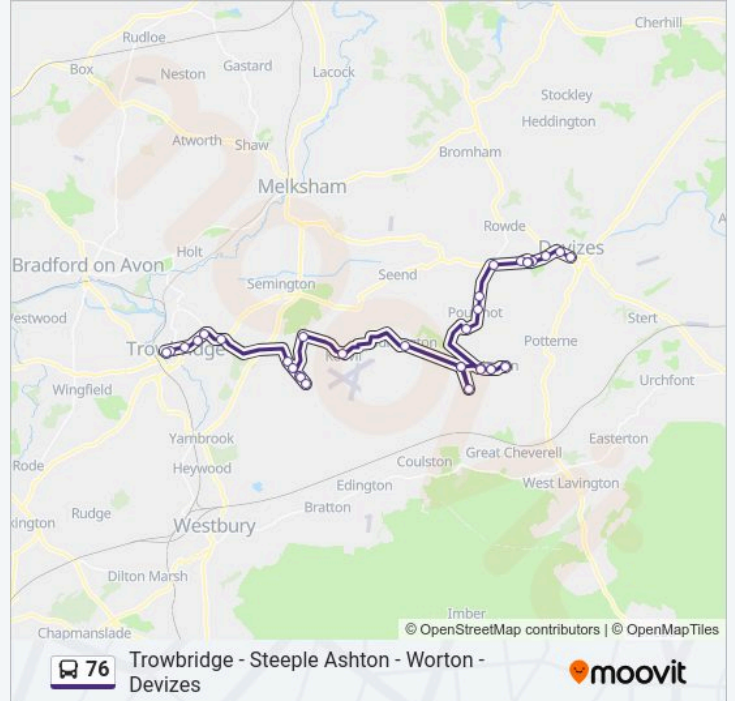

Direction: Steeple Ashton

28 stops

[VIEW LINE SCHEDULE](#)

The Pelican, Devizes

Avon Terrace, Devizes

Black Horse, Devizes

Business Centre, Devizes

Mayenne Place, Devizes

76 bus Info

Direction: Steeple Ashton

Stops: 28

Trip Duration: 40 min

Line Summary:

Sandleaze, Worton

Rose And Crown, Worton

Village Hall, Worton

St Mary'S, Steeple Ashton

Newleaze, Steeple Ashton

Direction: Devizes

33 stops

[VIEW LINE SCHEDULE](#)

Manvers House, Trowbridge

Sainsbury, Trowbridge

Union Street, Trowbridge

76 bus Info

Direction: Devizes

Stops: 33

Trip Duration: 48 min

Line Summary:

Sandleaze, Worton

Rose And Crown, Worton

Village Hall, Worton