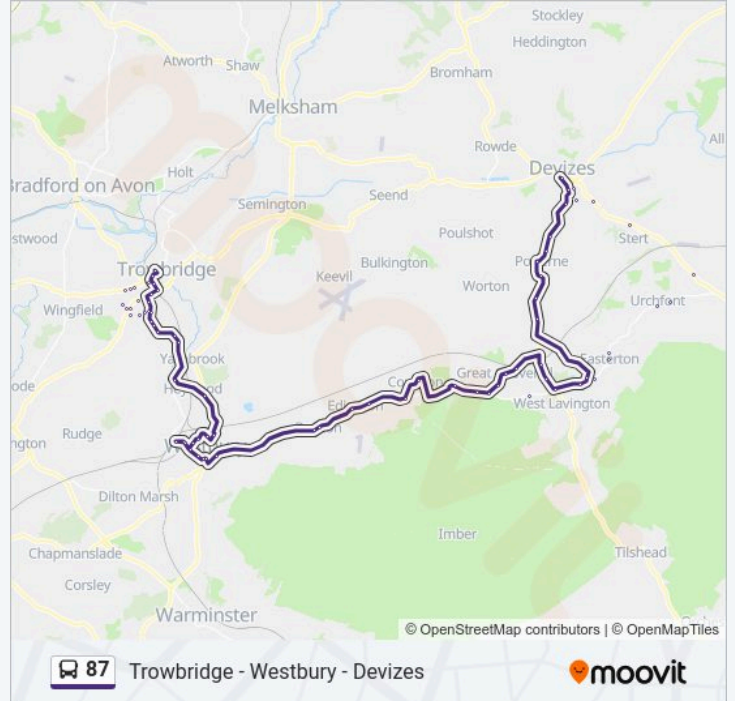

Frogmore Park, Westbury

Farleigh Close, Westbury

Railway Inn, Westbury

Railway Station, Westbury

Railway Inn, Westbury

Rosefield Way, Westbury

Police Station, Westbury

Barclays Bank, Westbury

Edward Street, Westbury

Old School House, Westbury

Manor Fields, Bratton

The Duke, Bratton

Monastery Road, Edington

Old Schoolhouse, Edington

The Turn, Coulston

High Street, Erlestoke

Victoria Park, Great Cheverell

Pear Tree Corner, Great Cheverell

Chitham Close, Great Cheverell

Hill Corner, Great Cheverell

Railway Bridge, Great Cheverell

Railway Bridge, Littleton Panell

Pagnell Lane, Littleton Panell

Crossroads, West Lavington

Park Road, Market Lavington

Roman Way, Market Lavington

Freith Farm, Potterne Wick

Cadley Farm Turn, Potterne Wick

Wick Terrace, Potterne Wick

Porch House, Potterne

Blackberry Lane, Potterne

Hartmoor Lane, Potterne