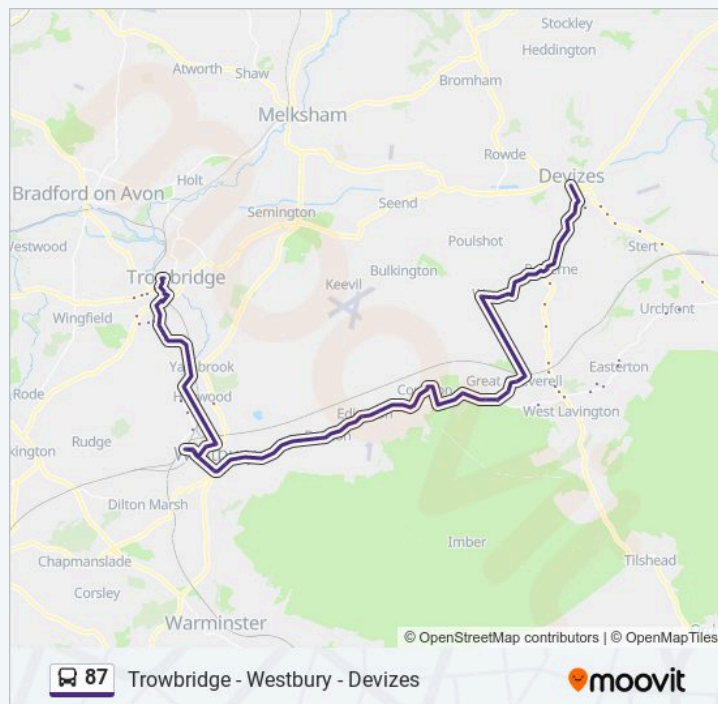

Pear Tree Corner, Great Cheverell

Pear Tree Corner, Great Cheverell

Victoria Park, Great Cheverell

High Street, Erlestoke

Village Hall, Coulston

The Turn, Coulston

Old Schoolhouse, Edington

87 bus Time Schedule

Trowbridge Route Timetable:

Sunday	Not Operational
Monday	07:15 - 13:25
Tuesday	07:15 - 13:25
Wednesday	07:15 - 13:25
Thursday	07:15 - 13:25
Friday	07:15 - 13:25
Saturday	07:40 - 15:45

87 bus Info

Direction: Trowbridge

Stops: 54

Trip Duration: 57 min

Line Summary:

Monastery Road, Edington

The Duke, Bratton

Castle Road, Bratton

Old School House, Westbury

Haynes Road, Westbury

Police Station, Westbury

Rosefield Way, Westbury

Railway Inn, Westbury

Railway Station, Westbury

Railway Inn, Westbury

Farleigh Close, Westbury

Frogmore Park, Westbury

The Mead, Westbury