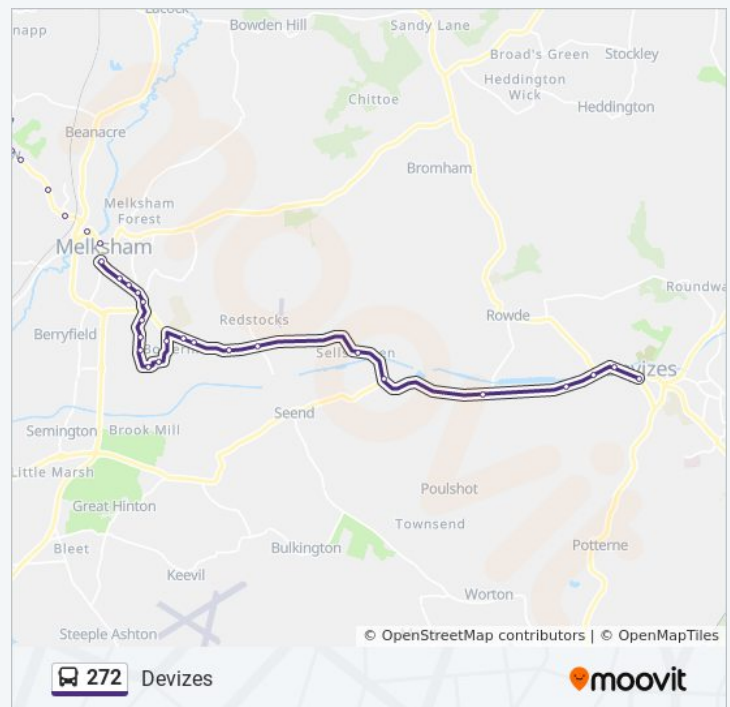

 272

Bath City Centre

Get The App

The 272 bus line (Bath City Centre) has 2 routes. For regular weekdays, their operation hours are:

(1) Bath City Centre: 07:10 - 16:32(2) Devizes: 07:20 - 17:45

Use the Moovit App to find the closest 272 bus station near you and find out when is the next 272 bus arriving.

Walcot Gate, Walcot

Hilton Hotel, Bath City Centre

Grand Parade, Bath City Centre

Manvers Street, Bath City Centre

Bus Station, Bath City Centre

Direction: Devizes

58 stops

[VIEW LINE SCHEDULE](#)

272 bus Time Schedule

Devizes Route Timetable:

Sunday	Not Operational
Monday	07:20 - 17:45
Tuesday	07:20 - 17:45
Wednesday	07:20 - 17:45
Thursday	07:20 - 17:45
Friday	07:20 - 17:45
Saturday	08:00 - 16:45

272 bus Info

Direction: Devizes

Stops: 58

Trip Duration: 60 min

Line Summary:

Christ Church, Shaw
Church Farm For Church, Shaw
George Ward Gardens, Melksham
Roundponds, Melksham
Baptist Church, Melksham
The Bear, Melksham
Market Place, Melksham
Coronation Road, Melksham
Hospital, Melksham
Spa Road, Melksham
The Spa, Melksham
Pathfinder Place, Bowerhill
Lancaster Road, Bowerhill
Kestrel Court, Bowerhill
Beaufort Close, Bowerhill
Mitchell Drive, Bowerhill
Kingfisher Drive, Bowerhill
Oak Community School, Bowerhill
Old Loves Farm, Bowerhill
Vernon Farm Turnpike, Bowerhill
Seend Turn, Bowerhill
Three Magpies, Sells Green
Seend Fork, Sells Green
Poulshot Turn, Caen Hill
Business Centre, Devizes
Black Horse, Devizes
Browfort, Devizes
Market Place Bus Island, Devizes