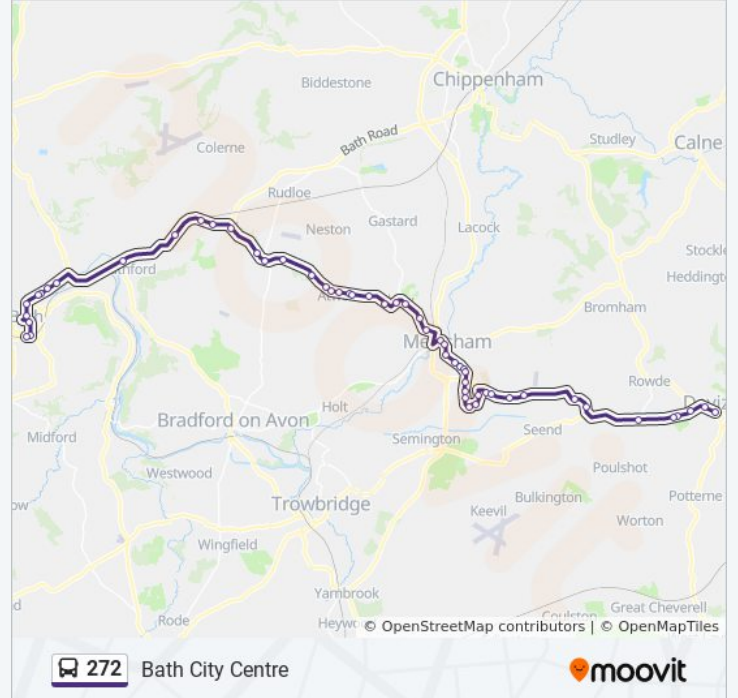

Direction: Bath City Centre

54 stops

[VIEW LINE SCHEDULE](#)

- The Pelican, Devizes
- Avon Terrace, Devizes
- Black Horse, Devizes
- Business Centre, Devizes
- Mayenne Place, Devizes
- Poulshot Turn, Caen Hill
- Wharf Cottage, Sells Green
- Three Magpies, Sells Green
- Seend Turn, Bowerhill
- Vernon Farm Turnpike, Bowerhill
- Old Loves Farm, Bowerhill
- Oak Community School, Bowerhill
- Kingfisher Drive, Bowerhill
- Mitchell Drive, Bowerhill
- Beaufort Close, Bowerhill
- Kestrel Court, Bowerhill
- Lancaster Road, Bowerhill
- Pathfinder Place, Bowerhill
- The Spa, Melksham
- Spa Road, Melksham
- Hospital, Melksham
- Coronation Road, Melksham

272 bus Info

Direction: Bath City Centre

Stops: 54

Trip Duration: 59 min

Line Summary:

Market Place, Melksham

The Bear, Melksham

Avonside Enterprise Park, Melksham

Cemetery, Box

Northey Arms, Ashley

Shockerwick Lane, Box

Westwoods, Batheaston

Lambridge

Balustrade, Grosvenor

Morrisons, Walcot

Snow Hill, Walcot

Walcot Gate, Walcot

Hilton Hotel, Bath City Centre

Grand Parade, Bath City Centre

Manvers Street, Bath City Centre

Bus Station, Bath City Centre

Direction: Devizes

58 stops

[VIEW LINE SCHEDULE](#)