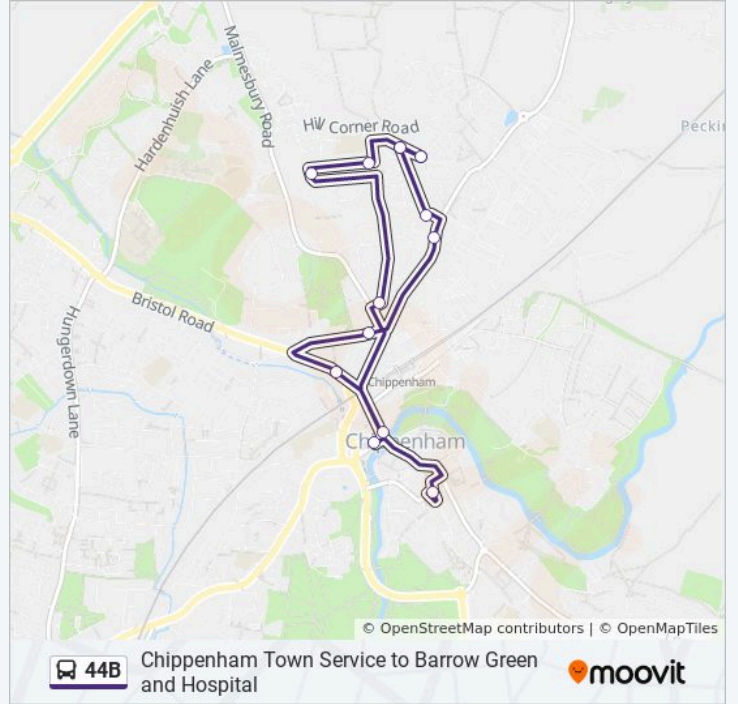

# Chippenham Town Service to Barrow Green and Hospital

Get The App

The 44B bus line (Chippenham Town Service to Barrow Green and Hospital) has 2 routes. For regular weekdays, their operation hours are:

(1) Barrow Green: 14:50(2) Chippenham: 09:30 - 14:10

## 44B bus Info

**Direction:** Barrow Green

**Stops:** 12

**Trip Duration:** 10 min

**Line Summary:**

**Direction: Chippenham**

14 stops

[VIEW LINE SCHEDULE](#)

**44B bus Time Schedule**

Chippenham Route Timetable:

Sunday	Not Operational
Monday	09:30 - 14:10
Tuesday	09:30 - 14:10
Wednesday	09:30 - 14:10
Thursday	09:30 - 14:10
Friday	09:30 - 14:10
Saturday	08:50 - 13:50

**44B bus Info**

**Direction:** Chippenham

**Stops:** 14

**Trip Duration:** 17 min

**Line Summary:**

44B bus time schedules and route maps are available in an offline PDF at [moovitapp.com](https://moovitapp.com). Use the Moovit App to see live bus times, train schedule or subway schedule, and step-by-step directions for all public transit in South West.