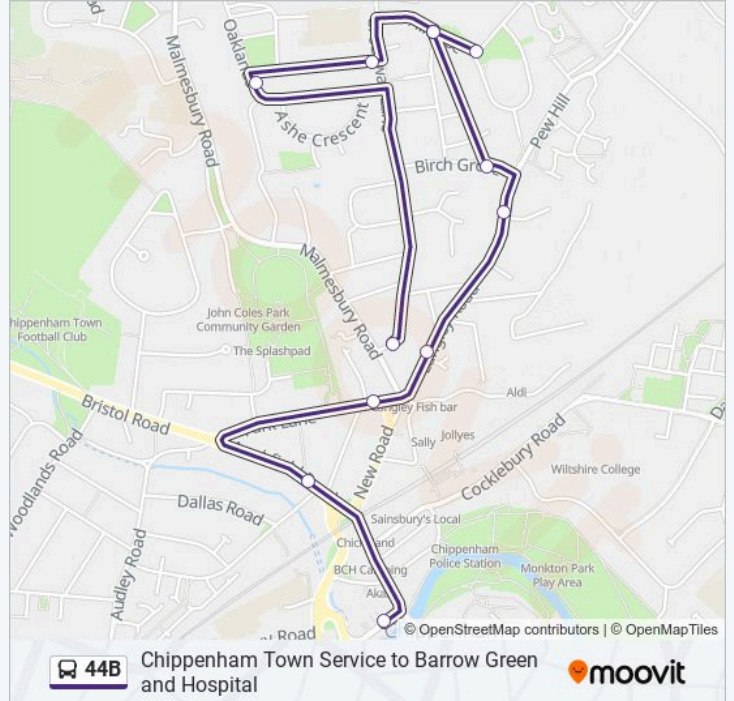

# Chippenham Town Service to Barrow Green and Hospital

Get The App

The 44B bus line (Chippenham Town Service to Barrow Green and Hospital) has 2 routes. For regular weekdays, their operation hours are:

(1) Barrow Green: 14:50(2) Chippenham: 09:30 - 14:10

## 44B bus Time Schedule

Barrow Green Route Timetable:

Sunday	Not Operational
Monday	14:50
Tuesday	14:50
Wednesday	14:50
Thursday	14:50
Friday	14:50
Saturday	Not Operational

## 44B bus Info

**Direction:** Barrow Green

**Stops:** 12

**Trip Duration:** 10 min

**Line Summary:**

**Direction: Chippenham**

14 stops

[VIEW LINE SCHEDULE](#)

**44B bus Info**

**Direction:** Chippenham

**Stops:** 14

**Trip Duration:** 17 min

**Line Summary:**

44B bus time schedules and route maps are available in an offline PDF at [moovitapp.com](https://moovitapp.com). Use the Moovit App to see live bus times, train schedule or subway schedule, and step-by-step directions for all public transit in South West.